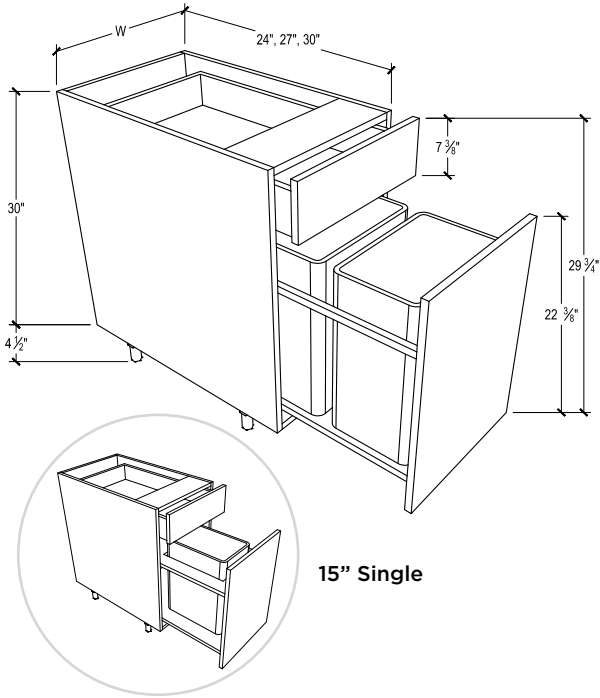

PRODUCT DESCRIPTION

Wastebasket, 1 door and 1 drawer.
15" cabinet includes 1 wastebasket
18" and 21" cabinet includes 2 wastebaskets.
FOR OPTIONAL SOFT-CLOSE GLIDE
ADD $300 TO MSRP.

24" DEPTH SKU	W" X H" X D"
EN-BWB15-PS	15 x 34-1/2 x 24
EN-BWB15-PS-DL	15 x 34-1/2 x 24
EN-BWB15-PS-DR	15 x 34-1/2 x 24
EN-BWB15-PS-B	15 x 34-1/2 x 24
EN-BWB18-PS	18 x 34-1/2 x 24
EN-BWB18-PS-DL	18 x 34-1/2 x 24
EN-BWB18-PS-DR	18 x 34-1/2 x 24
EN-BWB18-PS-B	18 x 34-1/2 x 24
EN-BWB21-PS	21 x 34-1/2 x 24
EN-BWB21-PS-DL	21 x 34-1/2 x 24
EN-BWB21-PS-DR	21 x 34-1/2 x 24
EN-BWB21-PS-B	21 x 34-1/2 x 24