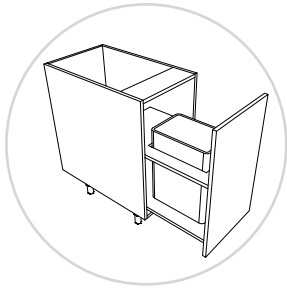

15" Single

PRODUCT DESCRIPTION

Wastebasket, 1 pullout, full height door.
15" cabinet includes 1 wastebasket
18" and 21" cabinet includes 2 wastebaskets.
FOR OPTIONAL SOFT-CLOSE GLIDE
ADD $200 TO MSRP.

30" DEPTH SKU	W" X H" X D"
EN-BWB15-30-PF	15 x 34-1/2 x 30
EN-BWB15-30-PF-DL	15 x 34-1/2 x 30
EN-BWB15-30-PF-DR	15 x 34-1/2 x 30
EN-BWB15-30-PF-B	15 x 34-1/2 x 30
EN-BWB18-30-PF	18 x 34-1/2 x 30
EN-BWB18-30-PF-DL	18 x 34-1/2 x 30
EN-BWB18-30-PF-DR	18 x 34-1/2 x 30
EN-BWB18-30-PF-B	18 x 34-1/2 x 30
EN-BWB21-30-PF	21 x 34-1/2 x 30
EN-BWB21-30-PF-DL	21 x 34-1/2 x 30
EN-BWB21-30-PF-DR	21 x 34-1/2 x 30
EN-BWB21-30-PF-B	21 x 34-1/2 x 30