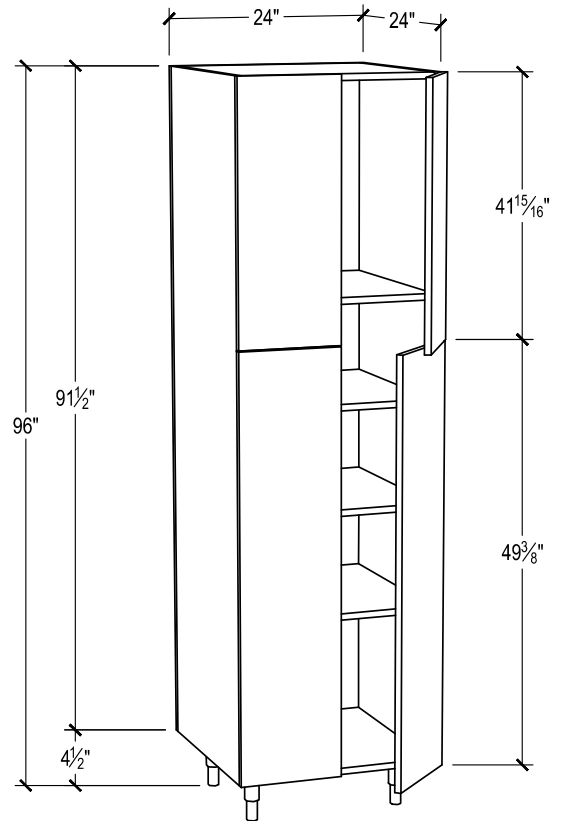

PRODUCT DESCRIPTION

84", 90" and 96" Tall storage cabinet, 4 doors, 2 upper, 2 lower. 4 Adjustable shelves. One fixed shelf dividing upper and lower doors.

24" DEPTH SKU	W" X H" X D"
EN-SC2484	24 x 84 x 24
EN-SC2484-DL	24 x 84 x 24
EN-SC2484-DR	24 x 84 x 24
EN-SC2484-B	24 x 84 x 24
EN-SC2490	24 x 90 x 24
EN-SC2490-DL	24 x 90 x 24
EN-SC2490-DR	24 x 90 x 24
EN-SC2490-B	24 x 90 x 24
EN-SC2496	24 x 96 x 24
EN-SC2496-DL	24 x 96 x 24
EN-SC2496-DR	24 x 96 x 24
EN-SC2496-B	24 x 96 x 24