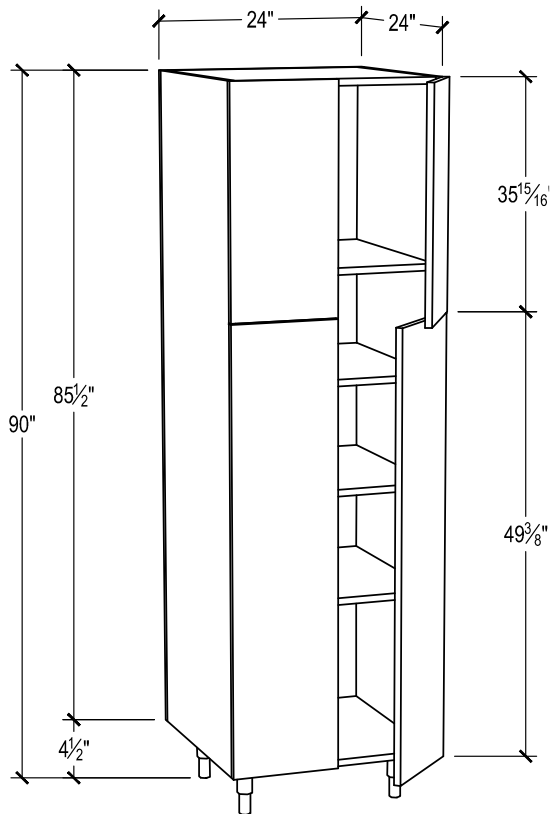

PRODUCT DESCRIPTION

84", 90" and 96" Tall storage cabinet, 4 doors, 2 upper, 2 lower. 4 Adjustable shelves. One fixed shelf dividing upper and lower doors.

24" DEPTH SKU	W" X H" X D"
EN-SC2484	24 x 84 x 24
EN-SC2484-DL	24 x 84 x 24
EN-SC2484-DR	24 x 84 x 24
EN-SC2484-B	24 x 84 x 24
EN-SC2490	24 x 90 x 24
EN-SC2490-DL	24 x 90 x 24
EN-SC2490-DR	24 x 90 x 24
EN-SC2490-B	24 x 90 x 24
EN-SC2496	24 x 96 x 24
EN-SC2496-DL	24 x 96 x 24
EN-SC2496-DR	24 x 96 x 24
EN-SC2496-B	24 x 96 x 24