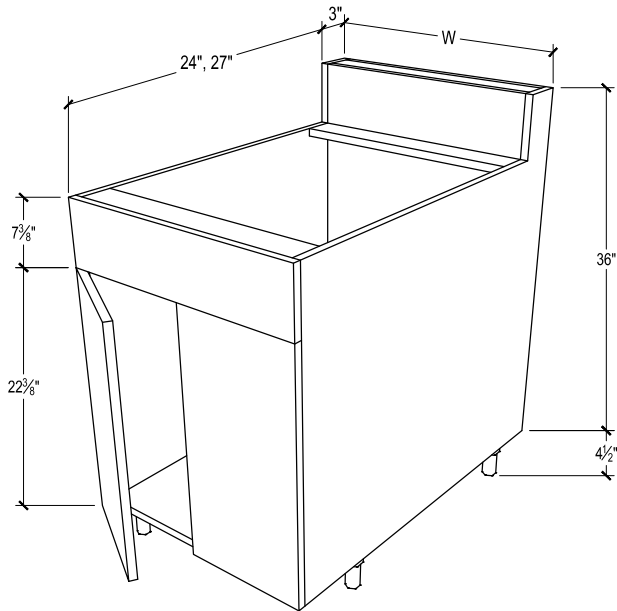

PRODUCT DESCRIPTION

Bar-back sink base, 2 doors with false drawer front.

27" DEPTH SKU	W" X H" X D"
EN-BBSB24-27	24 x 40-1/2 x 27
EN-BBSB24-27-DL	24 x 40-1/2 x 27
EN-BBSB24-27-DR	24 x 40-1/2 x 27
EN-BBSB24-27-B	24 x 40-1/2 x 27
EN-BBSB27-27	27 x 40-1/2 x 27
EN-BBSB27-27-DL	27 x 40-1/2 x 27
EN-BBSB27-27-DR	27 x 40-1/2 x 27
EN-BBSB27-27-B	27 x 40-1/2 x 27
EN-BBSB30-27	30 x 40-1/2 x 27
EN-BBSB30-27-DL	30 x 40-1/2 x 27
EN-BBSB30-27-DR	30 x 40-1/2 x 27
EN-BBSB30-27-B	30 x 40-1/2 x 27
EN-BBSB33-27	33 x 40-1/2 x 27
EN-BBSB33-27-DL	33 x 40-1/2 x 27
EN-BBSB33-27-DR	33 x 40-1/2 x 27
EN-BBSB33-27-B	33 x 40-1/2 x 27
EN-BBSB36-27	36 x 40-1/2 x 27
EN-BBSB36-27-DL	36 x 40-1/2 x 27
EN-BBSB36-27-DR	36 x 40-1/2 x 27
EN-BBSB36-27-B	36 x 40-1/2 x 27