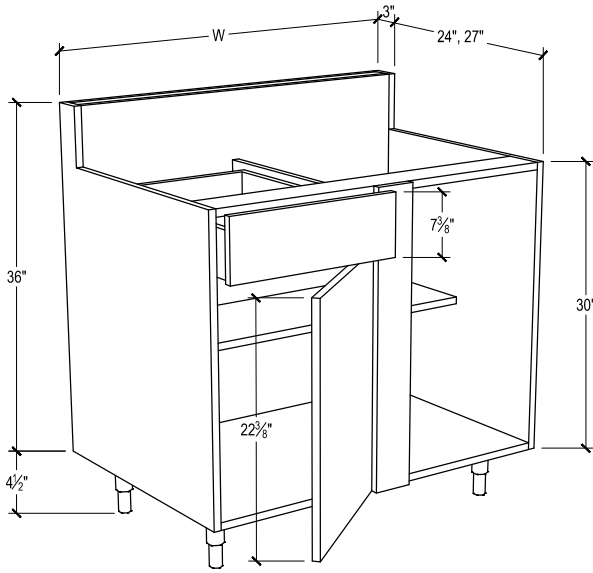

(Shown as a Blind Base right.)

NOTE: You must use a Bar-back Blind Base Return (shown) when cabinet is adjacent to another barback base cabinet.

Return sold separately, see page 138.