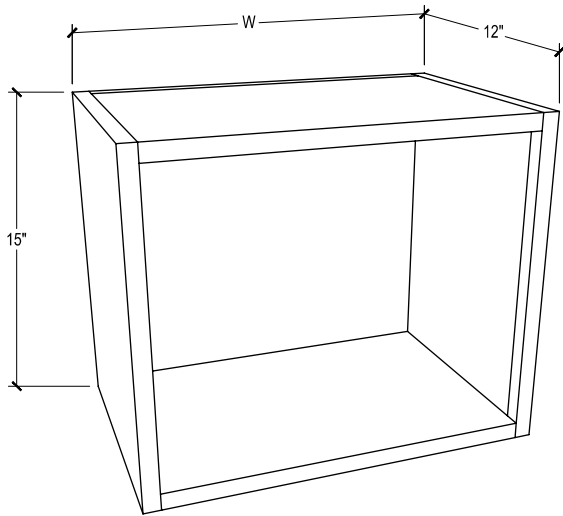

(Continued on next page)

PRODUCT DESCRIPTION

CONTINUED - Wall cabinet, 2 doors.

15" cabinet - no shelf

24" cabinet - 1 full-depth adjustable shelf

30" cabinet - 2 full-depth adjustable shelves

30" HEIGHT SKU	W" X H" X D"
EN-W2430	24 x 30 x 12
EN-W2430-DL	24 x 30 x 12
EN-W2430-DR	24 x 30 x 12
EN-W2430-B	24 x 30 x 12
EN-W2730	27 x 30 x 12
EN-W2730-DL	27 x 30 x 12
EN-W2730-DR	27 x 30 x 12
EN-W2730-B	27 x 30 x 12
EN-W3030	30 x 30 x 12
EN-W3030-DL	30 x 30 x 12
EN-W3030-DR	30 x 30 x 12
EN-W3030-B	30 x 30 x 12
EN-W3330	33 x 30 x 12
EN-W3330-DL	33 x 30 x 12
EN-W3330-DR	33 x 30 x 12
EN-W3330-B	33 x 30 x 12
EN-W3630	36 x 30 x 12
EN-W3630-DL	36 x 30 x 12
EN-W3630-DR	36 x 30 x 12
EN-W3630-B	36 x 30 x 12