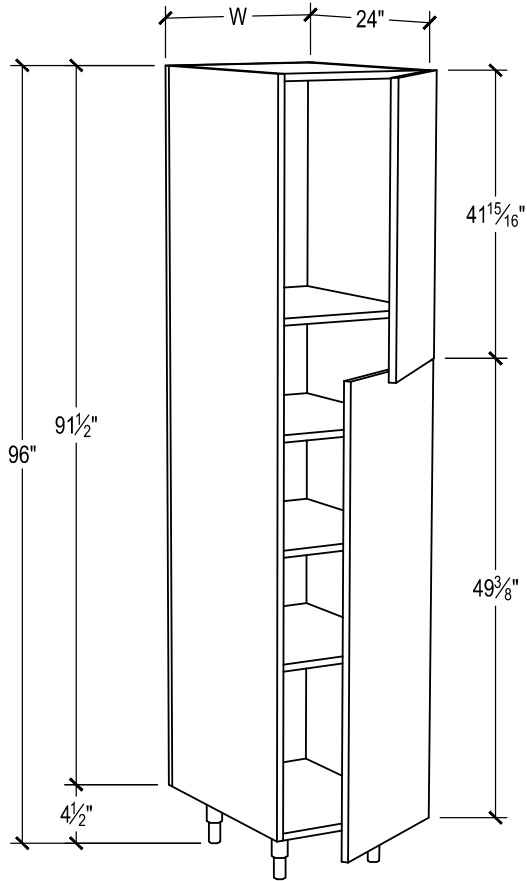

PRODUCT DESCRIPTION

96" Tall storage cabinet, 2 door:
1 upper and 1 lower. 4 Adjustable shelves.
One fixed shelf dividing upper and lower doors.

24" DEPTH SKU	W" X H" X D"
EN-SC1596-L	15 x 96 x 24
EN-SC1596-L-DL	15 x 96 x 24
EN-SC1596-L-DR	15 x 96 x 24
EN-SC1596-L-B	15 x 96 x 24
EN-SC1596-R	15 x 96 x 24
EN-SC1596-R-DL	15 x 96 x 24
EN-SC1596-R-DR	15 x 96 x 24
EN-SC1596-R-B	15 x 96 x 24
EN-SC1896-L	18 x 96 x 24
EN-SC1896-L-DL	18 x 96 x 24
EN-SC1896-L-DR	18 x 96 x 24
EN-SC1896-L-B	18 x 96 x 24
EN-SC1896-R	18 x 96 x 24
EN-SC1896-R-DL	18 x 96 x 24
EN-SC1896-R-DR	18 x 96 x 24
EN-SC1896-R-B	18 x 96 x 24