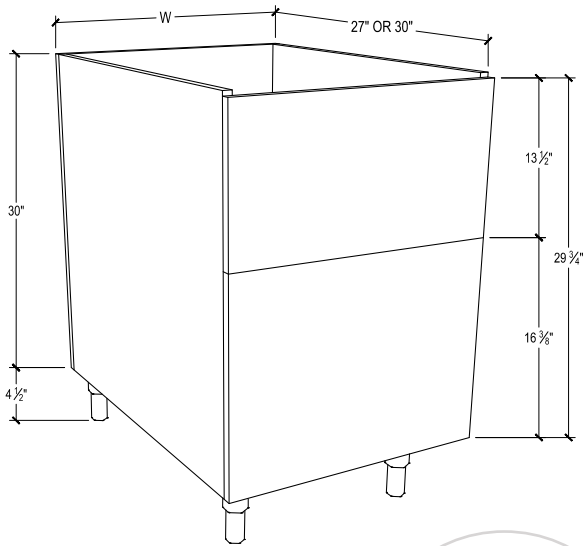

PRODUCT DESCRIPTION

CONTINUED - Grill base for grill or side burner, 1 door.

WARNING: All grills and side burners must be installed using an insulated liner to prevent damaging cabinets.

30" DEPTH SKU	W" X H" X D"
EN-BG15-30-L	15 x 34-1/2 x 30
EN-BG15-30-L-DL	15 x 34-1/2 x 30
EN-BG15-30-L-DR	15 x 34-1/2 x 30
EN-BG15-30-L-B	15 x 34-1/2 x 30
EN-BG15-30-R	15 x 34-1/2 x 30
EN-BG15-30-R-DL	15 x 34-1/2 x 30
EN-BG15-30-R-DR	15 x 34-1/2 x 30
EN-BG15-30-R-B	15 x 34-1/2 x 30
EN-BG18-30-L	18 x 34-1/2 x 30
EN-BG18-30-L-DL	18 x 34-1/2 x 30
EN-BG18-30-L-DR	18 x 34-1/2 x 30
EN-BG18-30-L-B	18 x 34-1/2 x 30
EN-BG18-30-R	18 x 34-1/2 x 30
EN-BG18-30-R-DL	18 x 34-1/2 x 30
EN-BG18-30-R-DR	18 x 34-1/2 x 30
EN-BG18-30-R-B	18 x 34-1/2 x 30
EN-BG21-30-L	21 x 34-1/2 x 30
EN-BG21-30-L-DL	21 x 34-1/2 x 30
EN-BG21-30-L-DR	21 x 34-1/2 x 30
EN-BG21-30-L-B	21 x 34-1/2 x 30
EN-BG21-30-R	21 x 34-1/2 x 30

NOTE: Includes removable faceplate with 4-quick release clips for easy in-field modifications.