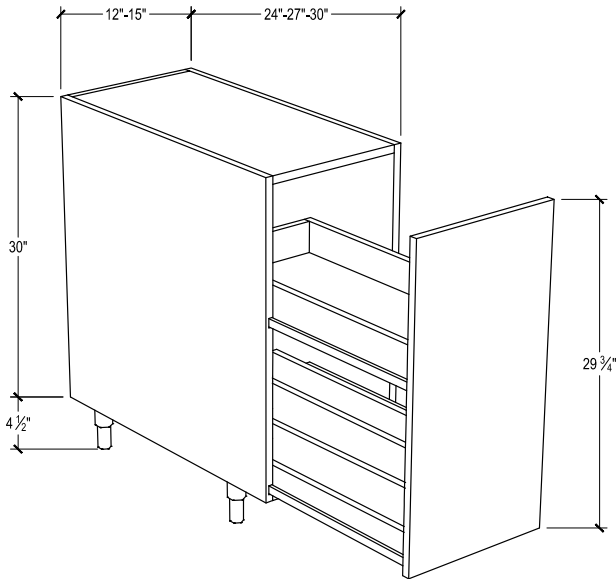

15" Single

PRODUCT DESCRIPTION

Wastebasket, 1 door and 1 drawer.
15" cabinet includes 1 wastebasket
18" and 21" cabinet includes 2 wastebaskets.
FOR OPTIONAL SOFT-CLOSE GLIDE
ADD \$300 TO MSRP.

27" DEPTH SKU	W" X H" X D"
EN-BWB15-27-PS	15 x 34-1/2 x 27
EN-BWB15-27-PS-DL	15 x 34-1/2 x 27
EN-BWB15-27-PS-DR	15 x 34-1/2 x 27
EN-BWB15-27-PS-B	15 x 34-1/2 x 27
EN-BWB18-27-PS	18 x 34-1/2 x 27
EN-BWB18-27-PS-DL	18 x 34-1/2 x 27
EN-BWB18-27-PS-DR	18 x 34-1/2 x 27
EN-BWB18-27-PS-B	18 x 34-1/2 x 27
EN-BWB21-27-PS	21 x 34-1/2 x 27
EN-BWB21-27-PS-DL	21 x 34-1/2 x 27
EN-BWB21-27-PS-DR	21 x 34-1/2 x 27
EN-BWB21-27-PS-B	21 x 34-1/2 x 27

PRODUCT DESCRIPTION

Spice Rack - 1 pullout, full height door Includes 2 drawers. Bottom drawer has 2 adjustable dividers for spice or tray storage.
FOR OPTIONAL SOFT-CLOSE ADD \$200 TO MSRP.

24" DEPTH SKU	W" X H" X D"
EN-BSR12-24-PF	12 x 34-1/2 x 24
EN-BSR12-24-PF-DL	12 x 34-1/2 x 24
EN-BSR12-24-PF-DR	12 x 34-1/2 x 24
EN-BSR12-24-PF-B	12 x 34-1/2 x 24
EN-BSR15-24-PF	15 x 34-1/2 x 24
EN-BSR15-24-PF-DL	15 x 34-1/2 x 24
EN-BSR15-24-PF-DR	15 x 34-1/2 x 24
EN-BSR15-24-PF-B	15 x 34-1/2 x 24