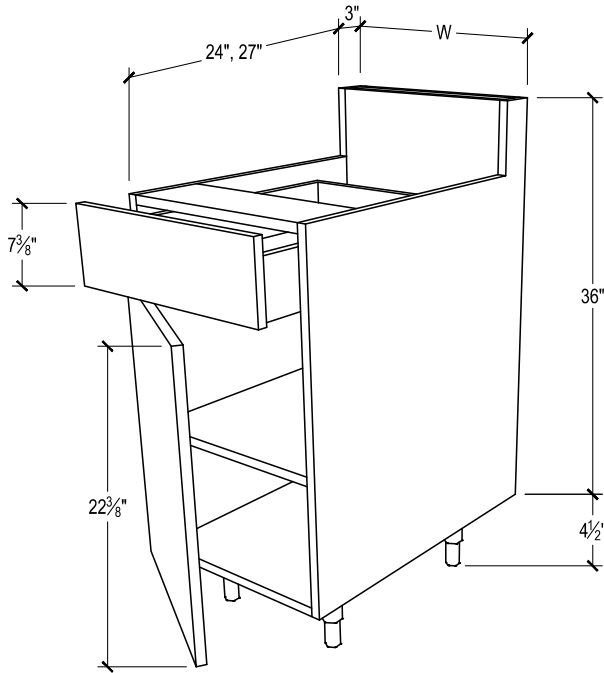

PRODUCT DESCRIPTION

Bar-back drawer and door base, 1 door, 1 upper drawer, includes full-depth adjustable shelf.
FOR OPTIONAL SOFT-CLOSE GLIDE
ADD $100 TO MSRP.

30" DEPTH SKU	W" X H" X D"
EN-BBB12-30-L	12 x 40-1/2 x 30
EN-BBB12-30-L-DL	12 x 40-1/2 x 30
EN-BBB12-30-L-DR	12 x 40-1/2 x 30
EN-BBB12-30-L-B	12 x 40-1/2 x 30
EN-BBB12-30-R	12 x 40-1/2 x 30
EN-BBB12-30-R-DL	12 x 40-1/2 x 30
EN-BBB12-30-R-DR	12 x 40-1/2 x 30
EN-BBB12-30-R-B	12 x 40-1/2 x 30
EN-BBB15-30-L	15 x 40-1/2 x 30
EN-BBB15-30-L-DL	15 x 40-1/2 x 30
EN-BBB15-30-L-DR	15 x 40-1/2 x 30
EN-BBB15-30-L-B	15 x 40-1/2 x 30
EN-BBB15-30-R	15 x 40-1/2 x 30
EN-BBB15-30-R-DL	15 x 40-1/2 x 30
EN-BBB15-30-R-DR	15 x 40-1/2 x 30
EN-BBB15-30-R-B	15 x 40-1/2 x 30
EN-BBB18-30-L	18 x 40-1/2 x 30
EN-BBB18-30-L-DL	18 x 40-1/2 x 30
EN-BBB18-30-L-DR	18 x 40-1/2 x 30
EN-BBB18-30-L-B	18 x 40-1/2 x 30
EN-BBB18-30-R	18 x 40-1/2 x 30
EN-BBB18-30-R-DL	18 x 40-1/2 x 30
EN-BBB18-30-R-DR	18 x 40-1/2 x 30
EN-BBB18-30-R-B	18 x 40-1/2 x 30
EN-BBB21-30-L	21 x 40-1/2 x 30
EN-BBB21-30-L-DL	21 x 40-1/2 x 30
EN-BBB21-30-L-DR	21 x 40-1/2 x 30
EN-BBB21-30-L-B	21 x 40-1/2 x 30
EN-BBB21-30-R	21 x 40-1/2 x 30
EN-BBB21-30-R-DL	21 x 40-1/2 x 30
EN-BBB21-30-R-DR	21 x 40-1/2 x 30
EN-BBB21-30-R-B	21 x 40-1/2 x 30