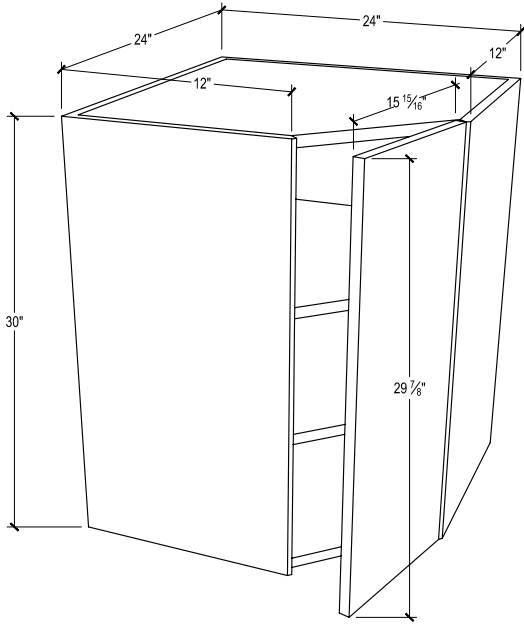

PRODUCT DESCRIPTION

Wall diagonal corner, 2 adjustable shelves.

30" HEIGHT SKU	W" X H" X D"
EN-WDC2430-L	24 x 30 x 12
EN-WDC2430-L-DL	24 x 30 x 12
EN-WDC2430-L-DR	24 x 30 x 12
EN-WDC2430-L-B	24 x 30 x 12
EN-WDC2430-R	24 x 30 x 12
EN-WDC2430-R-DL	24 x 30 x 12
EN-WDC2430-R-DR	24 x 30 x 12
EN-WDC2430-R-B	24 x 30 x 12