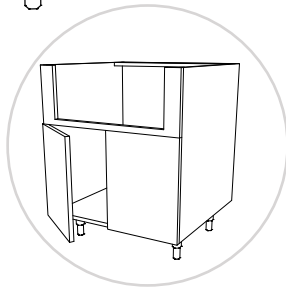

PRODUCT DESCRIPTION

Sink base for Farmhouse or Apron-front sinks, 2 full height doors.

27" DEPTH SKU	W" X H" X D"
EN-FSB30-27	30 x 34-1/2 x 27
EN-FSB30-27-DL	30 x 34-1/2 x 27
EN-FSB30-27-DR	30 x 34-1/2 x 27
EN-FSB30-27-B	30 x 34-1/2 x 27
EN-FSB33-27	33 x 34-1/2 x 27
EN-FSB33-27-DL	33 x 34-1/2 x 27
EN-FSB33-27-DR	33 x 34-1/2 x 27
EN-FSB33-27-B	33 x 34-1/2 x 27
EN-FSB36-27	36 x 34-1/2 x 27
EN-FSB36-27-DL	36 x 34-1/2 x 27
EN-FSB36-27-DR	36 x 34-1/2 x 27
EN-FSB36-27-B	36 x 34-1/2 x 27

NOTE: Includes removable faceplate with 4-quick release clips for easy in-field modifications.