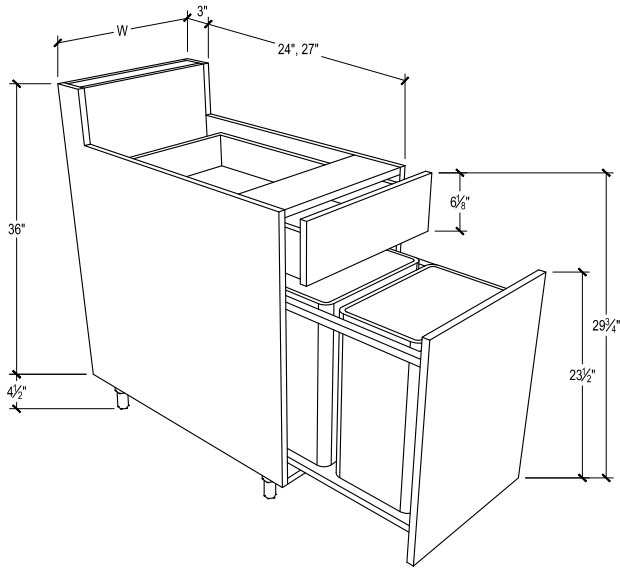

PRODUCT DESCRIPTION

Bar-Back Wastebasket, 1 door, 1 drawer.
15" cabinet includes 1 wastebasket
18" and 21" cabinet includes 2 wastebaskets.
FOR OPTIONAL SOFT-CLOSE GLIDE
ADD $300 TO MSRP.

27" DEPTH SKU	W" X H" X D"
EN-BBBWB15-27-PS	15 x 40-1/2 x 27
EN-BBBWB15-27-PS-B	15 x 40-1/2 x 27
EN-BBBWB15-27-PS-DL	15 x 40-1/2 x 27
EN-BBBWB15-27-PS-DR	15 x 40-1/2 x 27
EN-BBBWB18-27-PS	18 x 40-1/2 x 27
EN-BBBWB18-27-PS-B	18 x 40-1/2 x 27
EN-BBBWB18-27-PS-DL	18 x 40-1/2 x 27
EN-BBBWB18-27-PS-DR	18 x 40-1/2 x 27
EN-BBBWB21-27-PS	21 x 40-1/2 x 27
EN-BBBWB21-27-PS-B	21 x 40-1/2 x 27
EN-BBBWB21-27-PS-DL	21 x 40-1/2 x 27
EN-BBBWB21-27-PS-DR	21 x 40-1/2 x 27

30" DEPTH SKU	W" X H" X D"
EN-BBBWB15-30-PS	15 x 40-1/2 x 30
EN-BBBWB15-30-PS-B	15 x 40-1/2 x 30
EN-BBBWB15-30-PS-DL	15 x 40-1/2 x 30
EN-BBBWB15-30-PS-DR	15 x 40-1/2 x 30
EN-BBBWB18-30-PS	18 x 40-1/2 x 30
EN-BBBWB18-30-PS-B	18 x 40-1/2 x 30
EN-BBBWB18-30-PS-DL	18 x 40-1/2 x 30
EN-BBBWB18-30-PS-DR	18 x 40-1/2 x 30
EN-BBBWB21-30-PS	21 x 40-1/2 x 30
EN-BBBWB21-30-PS-B	21 x 40-1/2 x 30
EN-BBBWB21-30-PS-DL	21 x 40-1/2 x 30
EN-BBBWB21-30-PS-DR	21 x 40-1/2 x 30