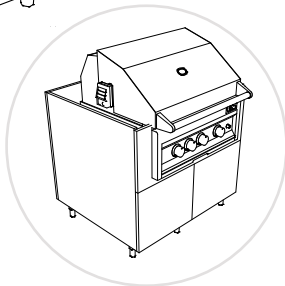

PRODUCT DESCRIPTION

CONTINUED - Grill cabinet, for grill or side burners. 2 doors.

WARNING: All grills and side burners must be installed using an insulated liner to prevent damaging cabinets.

30" DEPTH SKU	W" X H" X D"
EN-BG24-30	24 x 34-1/2 x 30
EN-BG24-30-DL	24 x 34-1/2 x 30
EN-BG24-30-DR	24 x 34-1/2 x 30
EN-BG24-30-B	24 x 34-1/2 x 30
EN-BG27-30	27 x 34-1/2 x 30
EN-BG27-30-DL	27 x 34-1/2 x 30
EN-BG27-30-DR	27 x 34-1/2 x 30
EN-BG27-30-B	27 x 34-1/2 x 30
EN-BG30-30	30 x 34-1/2 x 30
EN-BG30-30-DL	30 x 34-1/2 x 30
EN-BG30-30-DR	30 x 34-1/2 x 30
EN-BG30-30-B	30 x 34-1/2 x 30
EN-BG33-30	30 x 34-1/2 x 30
EN-BG33-30-DL	33 x 34-1/2 x 30
EN-BG33-30-DR	33 x 34-1/2 x 30
EN-BG33-30-B	33 x 34-1/2 x 30
EN-BG36-30	36 x 34-1/2 x 30
EN-BG36-30-DL	36 x 34-1/2 x 30
EN-BG36-30-DR	36 x 34-1/2 x 30
EN-BG36-30-B	36 x 34-1/2 x 30
EN-BG39-30	39 x 34-1/2 x 30
EN-BG39-30-DL	39 x 34-1/2 x 30
EN-BG39-30-DR	39 x 34-1/2 x 30
EN-BG39-30-B	39 x 34-1/2 x 30
EN-BG42-30	42 x 34-1/2 x 30
EN-BG42-30-DL	42 x 34-1/2 x 30
EN-BG42-30-DR	42 x 34-1/2 x 30
EN-BG42-30-B	42 x 34-1/2 x 30

NOTE: Includes removable faceplate with 4-quick release clips for easy in-field modifications.