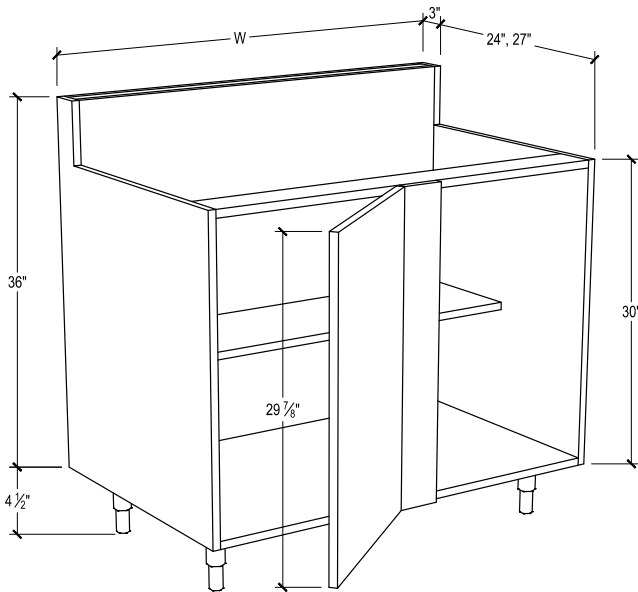

PRODUCT DESCRIPTION

CONTINUED - Bar-back blind corner, 1 door, 1 drawer includes half-depth adjustable shelf and 6" x 30" filler overlay.
FOR OPTIONAL SOFT-CLOSE GLIDE
ADD \$100 TO MSRP.

30" DEPTH SKU	W" X H" X D"
EN-BBBBC39-30-L-ADJ24	39 x 40-1/2 x 30
EN-BBBBC39-30-L-ADJ27	39 x 40-1/2 x 30
EN-BBBBC39-30-L-DR-ADJ24	39 x 40-1/2 x 30
EN-BBBBC39-30-L-DR-ADJ27	39 x 40-1/2 x 30
EN-BBBBC39-30-R-ADJ24	39 x 40-1/2 x 30
EN-BBBBC39-30-R-ADJ27	39 x 40-1/2 x 30
EN-BBBBC39-30-R-DL-ADJ24	39 x 40-1/2 x 30
EN-BBBBC39-30-R-DL-ADJ27	39 x 40-1/2 x 30
EN-BBBBC42-30-L-ADJ24	42 x 40-1/2 x 30
EN-BBBBC42-30-L-ADJ27	42 x 40-1/2 x 30
EN-BBBBC42-30-L-ADJ30	42 x 40-1/2 x 30
EN-BBBBC42-30-L-DR-ADJ24	42 x 40-1/2 x 30
EN-BBBBC42-30-L-DR-ADJ27	42 x 40-1/2 x 30
EN-BBBBC42-30-L-DR-ADJ30	42 x 40-1/2 x 30
EN-BBBBC42-30-LF-DR-ADJ30	42 x 40-1/2 x 30
EN-BBBBC42-30-R-ADJ24	42 x 40-1/2 x 30
EN-BBBBC42-30-R-ADJ27	42 x 40-1/2 x 30
EN-BBBBC42-30-R-ADJ30	42 x 40-1/2 x 30
EN-BBBBC42-30-R-DL-ADJ24	42 x 40-1/2 x 30
EN-BBBBC42-30-R-DL-ADJ27	42 x 40-1/2 x 30
EN-BBBBC42-30-R-DL-ADJ30	42 x 40-1/2 x 30
EN-BBBBC45-30-L-ADJ24	45 x 40-1/2 x 30
EN-BBBBC45-30-L-ADJ27	45 x 40-1/2 x 30
EN-BBBBC45-30-L-ADJ30	45 x 40-1/2 x 30
EN-BBBBC45-30-L-DR-ADJ24	45 x 40-1/2 x 30
EN-BBBBC45-30-L-DR-ADJ27	45 x 40-1/2 x 30
EN-BBBBC45-30-L-DR-ADJ30	45 x 40-1/2 x 30
EN-BBBBC45-30-R-ADJ24	45 x 40-1/2 x 30
EN-BBBBC45-30-R-ADJ27	45 x 40-1/2 x 30
EN-BBBBC45-30-R-ADJ30	45 x 40-1/2 x 30
EN-BBBBC45-30-R-DL-ADJ24	45 x 40-1/2 x 30
EN-BBBBC45-30-R-DL-ADJ27	45 x 40-1/2 x 30
EN-BBBBC45-30-R-DL-ADJ30	45 x 40-1/2 x 30