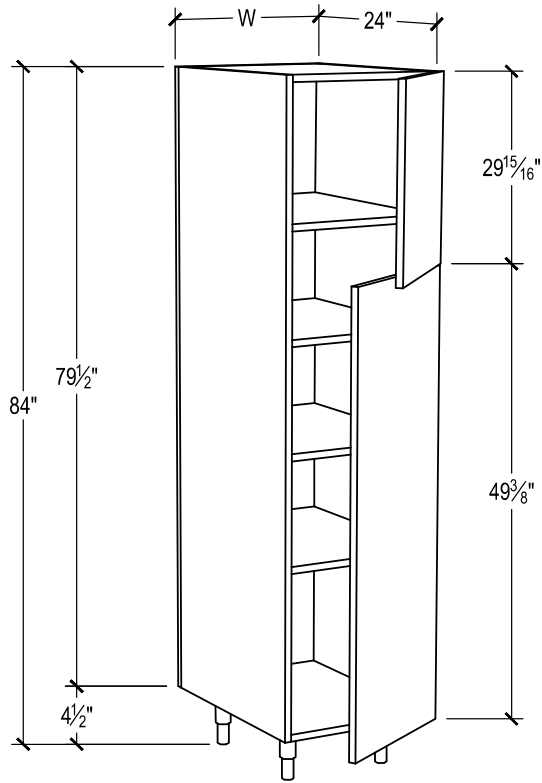

PRODUCT DESCRIPTION

84" Tall storage cabinet, 2 door:
1 upper and 1 lower. 4 Adjustable shelves.
One fixed shelf dividing upper and lower doors.

24" DEPTH SKU	W" X H" X D"
EN-SC1584-L	15 x 84 x 24
EN-SC1584-L-DL	15 x 84 x 24
EN-SC1584-L-DR	15 x 84 x 24
EN-SC1584-L-B	15 x 84 x 24
EN-SC1584-R	15 x 84 x 24
EN-SC1584-R-DL	15 x 84 x 24
EN-SC1584-R-DR	15 x 84 x 24
EN-SC1584-R-B	15 x 84 x 24
EN-SC1884-L	18 x 84 x 24
EN-SC1884-L-DL	18 x 84 x 24
EN-SC1884-L-DR	18 x 84 x 24
EN-SC1884-L-B	18 x 84 x 24
EN-SC1884-R	18 x 84 x 24
EN-SC1884-R-DL	18 x 84 x 24
EN-SC1884-R-DR	18 x 84 x 24
EN-SC1884-R-B	18 x 84 x 24