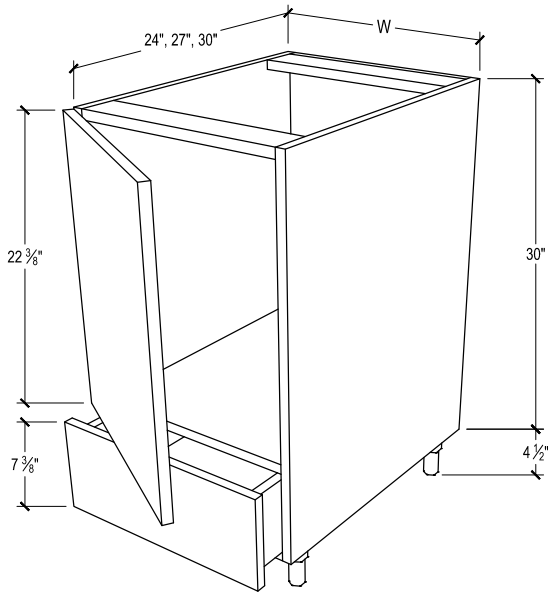

PRODUCT DESCRIPTION

Sink base 1 door and 1 drawer at base.
FOR OPTIONAL SOFT-CLOSE GLIDE
ADD $100 TO MSRP.

27" DEPTH SKU	W" X H" X D"
EN-SBD15-27-L	15 x 34-1/2 x 27
EN-SBD15-27-L-DL	15 x 34-1/2 x 27
EN-SBD15-27-L-DR	15 x 34-1/2 x 27
EN-SBD15-27-L-B	15 x 34-1/2 x 27
EN-SBD15-27-R	15 x 34-1/2 x 27
EN-SBD15-27-R-DL	15 x 34-1/2 x 27
EN-SBD15-27-R-DR	15 x 34-1/2 x 27
EN-SBD15-27-R-B	15 x 34-1/2 x 27
EN-SBD18-27-L	18 x 34-1/2 x 27
EN-SBD18-27-L-DL	18 x 34-1/2 x 27
EN-SBD18-27-L-DR	18 x 34-1/2 x 27
EN-SBD18-27-L-B	18 x 34-1/2 x 27
EN-SBD18-27-R	18 x 34-1/2 x 27
EN-SBD18-27-R-DL	18 x 34-1/2 x 27
EN-SBD18-27-R-DR	18 x 34-1/2 x 27
EN-SBD18-27-R-B	18 x 34-1/2 x 27
EN-SBD21-27-L	21 x 34-1/2 x 27
EN-SBD21-27-L-DL	21 x 34-1/2 x 27
EN-SBD21-27-L-DR	21 x 34-1/2 x 27
EN-SBD21-27-L-B	21 x 34-1/2 x 27
EN-SBD21-27-R	21 x 34-1/2 x 27
EN-SBD21-27-R-DL	21 x 34-1/2 x 27
EN-SBD21-27-R-DR	21 x 34-1/2 x 27
EN-SBD21-27-R-B	21 x 34-1/2 x 27