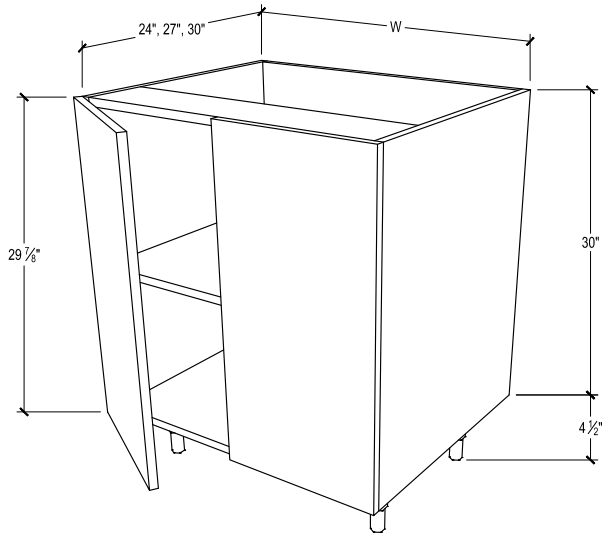

(Continued on next page)

PRODUCT DESCRIPTION

Full height door base, 1 door, includes full-depth adjustable shelf.

30" DEPTH SKU	W" X H" X D"
EN-B18-30-LF	18 x 34-1/2 x 30
EN-B18-30-LF-DL	18 x 34-1/2 x 30
EN-B18-30-LF-DR	18 x 34-1/2 x 30
EN-B18-30-LF-B	18 x 34-1/2 x 30
EN-B18-30-RF	18 x 34-1/2 x 30
EN-B18-30-RF-DL	18 x 34-1/2 x 30
EN-B18-30-RF-DR	18 x 34-1/2 x 30
EN-B18-30-RF-B	18 x 34-1/2 x 30
EN-B21-30-LF	21 x 34-1/2 x 30
EN-B21-30-LF-DL	21 x 34-1/2 x 30
EN-B21-30-LF-DR	21 x 34-1/2 x 30
EN-B21-30-LF-B	21 x 34-1/2 x 30
EN-B21-30-RF	21 x 34-1/2 x 30
EN-B21-30-RF-DL	21 x 34-1/2 x 30
EN-B21-30-RF-DR	21 x 34-1/2 x 30
EN-B21-30-RF-B	21 x 34-1/2 x 30

PRODUCT DESCRIPTION

Full height door base, 2 doors, include full-depth adjustable shelf.

24" DEPTH SKU	W" X H" X D"
EN-B24-SF	24 x 34-1/2 x 24
EN-B24-SF-DL	24 x 34-1/2 x 24
EN-B24-SF-DR	24 x 34-1/2 x 24
EN-B24-SF-B	24 x 34-1/2 x 24
EN-B27-SF	27 x 34-1/2 x 24
EN-B27-SF-DL	27 x 34-1/2 x 24
EN-B27-SF-DR	27 x 34-1/2 x 24
EN-B27-SF-B	27 x 34-1/2 x 24
EN-B30-SF	30 x 34-1/2 x 24
EN-B30-SF-DL	30 x 34-1/2 x 24
EN-B30-SF-DR	30 x 34-1/2 x 24
EN-B30-SF-B	30 x 34-1/2 x 24
EN-B33-SF	33 x 34-1/2 x 24
EN-B33-SF-DL	33 x 34-1/2 x 24
EN-B33-SF-DR	33 x 34-1/2 x 24
EN-B33-SF-B	33 x 34-1/2 x 24
EN-B36-SF	36 x 34-1/2 x 24
EN-B36-SF-DL	36 x 34-1/2 x 24
EN-B36-SF-DR	36 x 34-1/2 x 24
EN-B36-SF-B	36 x 34-1/2 x 24