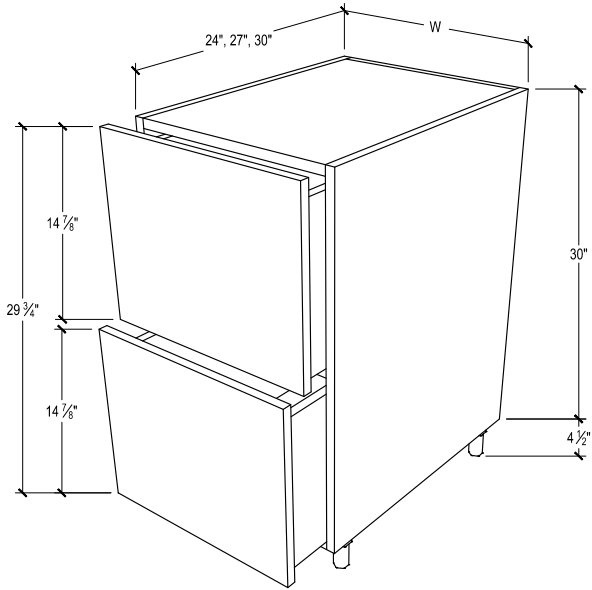

PRODUCT DESCRIPTION

Multi-drawer, 2 drawers.
FOR OPTIONAL SOFT-CLOSE METAL GLIDE
ADD $200 TO MSRP.

27" DEPTH SKU	W" X H" X D"
EN-DB12-2-27	12 x 34-1/2 x 27
EN-DB12-2-27-DL	12 x 34-1/2 x 27
EN-DB12-2-27-DR	12 x 34-1/2 x 27
EN-DB12-2-27-2B	12 x 34-1/2 x 27
EN-DB15-2-27	15 x 34-1/2 x 27
EN-DB15-2-27-DL	15 x 34-1/2 x 27
EN-DB15-2-27-DR	15 x 34-1/2 x 27
EN-DB15-2-27-B	15 x 34-1/2 x 27
EN-DB18-2-27	18 x 34-1/2 x 27
EN-DB18-2-27-DL	18 x 34-1/2 x 27
EN-DB18-2-27-DR	18 x 34-1/2 x 27
EN-DB18-2-27-B	18 x 34-1/2 x 27
EN-DB21-2-27	21 x 34-1/2 x 27
EN-DB21-2-27-DL	21 x 34-1/2 x 27
EN-DB21-2-27-DR	21 x 34-1/2 x 27
EN-DB21-2-27-B	21 x 34-1/2 x 27
EN-DB24-2-27	24 x 34-1/2 x 27
EN-DB24-2-27-DL	24 x 34-1/2 x 27
EN-DB24-2-27-DR	24 x 34-1/2 x 27
EN-DB24-2-27-B	24 x 34-1/2 x 27