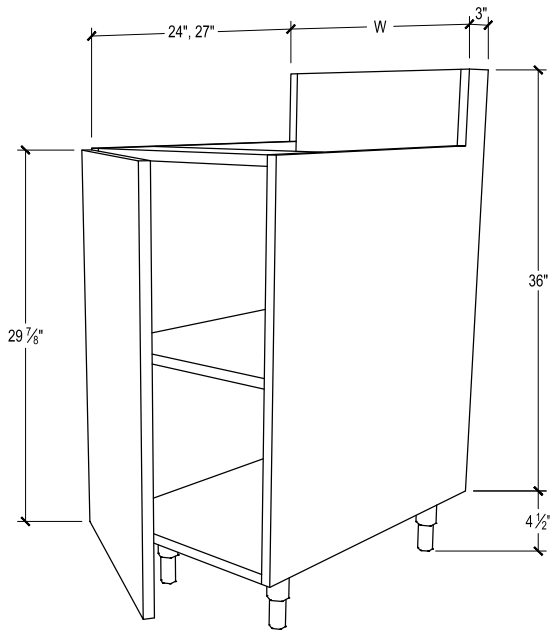

PRODUCT DESCRIPTION

Bar-back full height door base,
2 doors, include 2 full-depth adjustable shelves

30" DEPTH SKU	W" X H" X D"
EN-BBB24-30-SF	24 x 40-1/2 x 30
EN-BBB24-30-SF-DL	24 x 40-1/2 x 30
EN-BBB24-30-SF-DR	24 x 40-1/2 x 30
EN-BBB24-30-SF-B	24 x 40-1/2 x 30
EN-BBB27-30-SF-DL	27 x 40-1/2 x 30
EN-BBB27-30-SF-DR	27 x 40-1/2 x 30
EN-BBB27-30-SF	27 x 40-1/2 x 30
EN-BBB27-30-SF-B	27 x 40-1/2 x 30
EN-BBB30-30-SF	30 x 40-1/2 x 30
EN-BBB30-30-SF-DL	30 x 40-1/2 x 30
EN-BBB30-30-SF-DR	30 x 40-1/2 x 30
EN-BBB30-30-SF-B	30 x 40-1/2 x 30
EN-BBB33-30-SF	33 x 40-1/2 x 30
EN-BBB33-30-SF-DL	33 x 40-1/2 x 30
EN-BBB33-30-SF-DR	33 x 40-1/2 x 30
EN-BBB33-30-SF-B	33 x 40-1/2 x 30
EN-BBB36-30-SF	36 x 40-1/2 x 30
EN-BBB36-30-SF-DL	36 x 40-1/2 x 30
EN-BBB36-30-SF-DR	36 x 40-1/2 x 30
EN-BBB36-30-SF-B	36 x 40-1/2 x 30