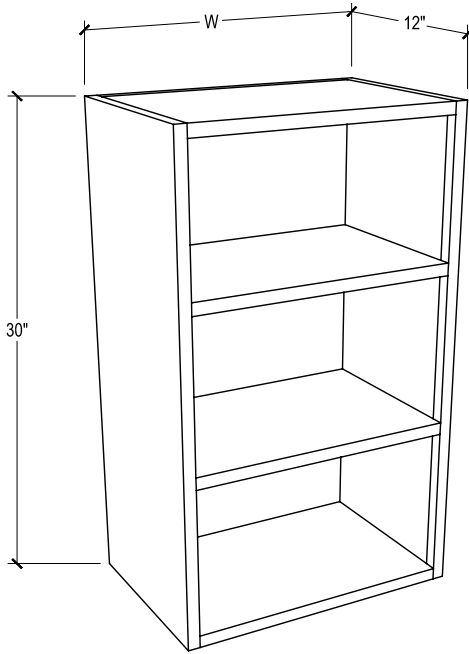

PRODUCT DESCRIPTION

CONTINUED - Wall cabinet, no doors.
15" cabinet - no shelf
24" cabinet - 1 full-depth adjustable shelf
30" cabinet - 2 full-depth adjustable shelves

30" HEIGHT SKU	W" X H" X D"
EN-W1230-N	12 x 30 x 12
EN-W1230-N-DL	12 x 30 x 12
EN-W1230-N-DR	12 x 30 x 12
EN-W1230-N-B	12 x 30 x 12
EN-W1530-N	15 X 30 X 12
EN-W1530-N-DL	15 x 30 x 12
EN-W1530-N-DR	15 x 30 x 12
EN-W1530-N-B	15 x 30 x 12
EN-W1830-N	18 x 30 x 12
EN-W1830-N-DL	18 x 30 x 12
EN-W1830-N-DR	18 x 30 x 12
EN-W1830-N-B	18 x 30 x 12
EN-W2130-N	21 x 30 x 12
EN-W2130-N-DL	21 x 30 x 12
EN-W2130-N-DR	21 x 30 x 12
EN-W2130-N-B	21 x 30 x 12
EN-W2430-N	24 x 30 x 12
EN-W2430-N-DL	24 x 30 x 12
EN-W2430-N-DR	24 x 30 x 12
EN-W2430-N-B	24 x 30 x 12
EN-W2730-N	27 x 30 x 12
EN-W2730-N-DL	27 x 30 x 12
EN-W2730-N-DR	27 x 30 x 12
EN-W2730-N-B	27 x 30 x 12
EN-W3030-N	30 x 30 x 12
EN-W3030-N-DL	30 x 30 x 12
EN-W3030-N-DR	30 x 30 x 12
EN-W3030-N-B	30 x 30 x 12
EN-W3330-N	33 x 30 x 12
EN-W3330-N-DL	33 x 30 x 12
EN-W3330-N-DR	33 x 30 x 12
EN-W3330-N-B	33 x 30 x 12
EN-W3630-N	36 x 30 x 12
EN-W3630-N-DL	36 x 30 x 12
EN-W3630-N-DR	36 x 30 x 12
EN-W3630-N-B	36 x 30 x 12