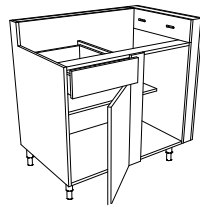

Return sold separately, see page 138.