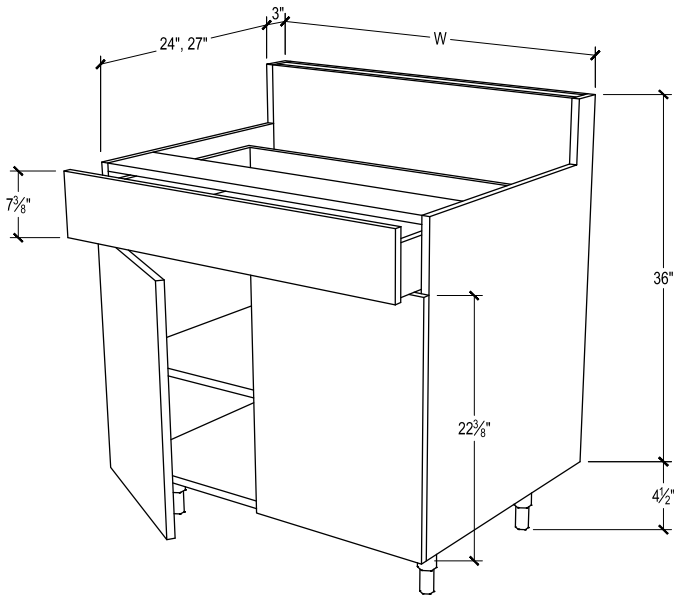

PRODUCT DESCRIPTION

Bar-back drawer and door base, 2 doors, 1 upper drawer, includes full-depth adjustable shelf.
FOR OPTIONAL SOFT-CLOSE GLIDE
ADD $100 TO MSRP.

27" DEPTH SKU	W" X H" X D"
EN-BBB24-27	24 x 40-1/2 x 27
EN-BBB24-27-DL	24 x 40-1/2 x 27
EN-BBB24-27-DR	24 x 40-1/2 x 27
EN-BBB24-27-B	24 x 40-1/2 x 27
EN-BBB27-27	27 x 40-1/2 x 27
EN-BBB27-27-DL	27 x 40-1/2 x 27
EN-BBB27-27-DR	27 x 40-1/2 x 27
EN-BBB27-27-B	27 x 40-1/2 x 27
EN-BBB30-27	30 x 40-1/2 x 27
EN-BBB30-27-DL	30 x 40-1/2 x 27
EN-BBB30-27-DR	30 x 40-1/2 x 27
EN-BBB30-27-B	30 x 40-1/2 x 27
EN-BBB33-27	33 x 40-1/2 x 27
EN-BBB33-27-DL	33 x 40-1/2 x 27
EN-BBB33-27-DR	33 x 40-1/2 x 27
EN-BBB33-27-B	33 x 40-1/2 x 27
EN-BBB36-27	36 x 40-1/2 x 27
EN-BBB36-27-DL	36 x 40-1/2 x 27
EN-BBB36-27-DR	36 x 40-1/2 x 27
EN-BBB36-27-B	36 x 40-1/2 x 27