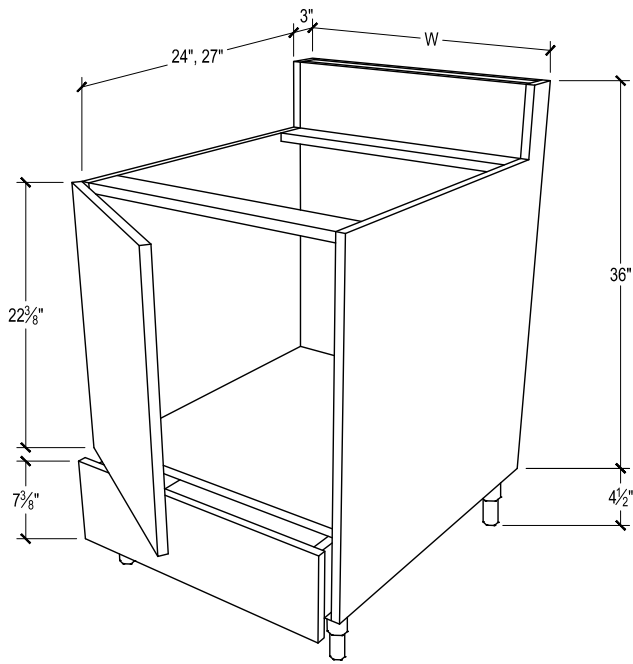

PRODUCT DESCRIPTION

Bar-back sink base, 1 door and 1 drawer at base.
FOR OPTIONAL SOFT-CLOSE GLIDE
ADD $100 TO MSRP.

27" DEPTH SKU	W" X H" X D"
EN-BBSBD15-27-L	15 x 40-1/2 x 27
EN-BBSBD15-27-L-DL	15 x 40-1/2 x 27
EN-BBSBD15-27-L-DR	15 x 40-1/2 x 27
EN-BBSBD15-27-L-B	15 x 40-1/2 x 27
EN-BBSBD15-27-R	15 x 40-1/2 x 27
EN-BBSBD15-27-R-DL	15 x 40-1/2 x 27
EN-BBSBD15-27-R-DR	15 x 40-1/2 x 27
EN-BBSBD15-27-R-B	15 x 40-1/2 x 27
EN-BBSBD18-27-L	18 x 40-1/2 x 27
EN-BBSBD18-27-L-DL	18 x 40-1/2 x 27
EN-BBSBD18-27-L-DR	18 x 40-1/2 x 27
EN-BBSBD18-27-L-B	18 x 40-1/2 x 27
EN-BBSBD18-27-R	18 x 40-1/2 x 27
EN-BBSBD18-27-R-DL	18 x 40-1/2 x 27
EN-BBSBD18-27-R-DR	18 x 40-1/2 x 27
EN-BBSBD18-27-R-B	18 x 40-1/2 x 27
EN-BBSBD21-27-L	21 x 40-1/2 x 27
EN-BBSBD21-27-L-DL	21 x 40-1/2 x 27
EN-BBSBD21-27-L-DR	21 x 40-1/2 x 27
EN-BBSBD21-27-L-B	21 x 40-1/2 x 27
EN-BBSBD21-27-R	21 x 40-1/2 x 27
EN-BBSBD21-27-R-DL	21 x 40-1/2 x 27
EN-BBSBD21-27-R-DR	21 x 40-1/2 x 27
EN-BBSBD21-27-R-B	21 x 40-1/2 x 27