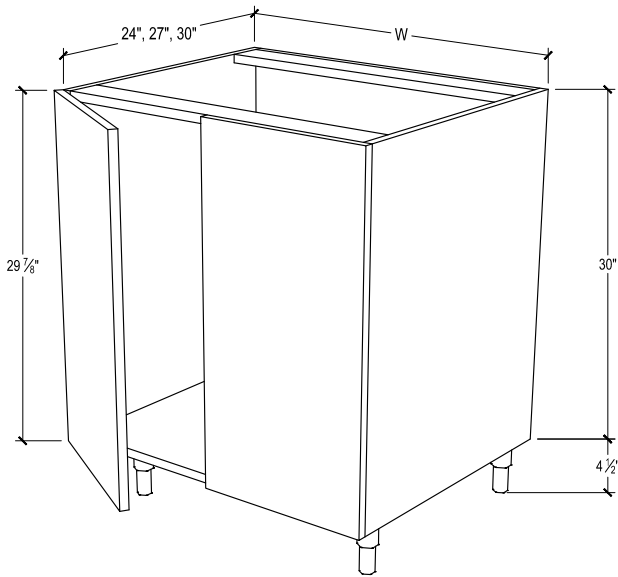

PRODUCT DESCRIPTION

Sink base, 2 full height doors.

30" DEPTH SKU	W" X H" X D"
EN-SB24-30-SF	24 x 34-1/2 x 30
EN-SB24-30-SF-DL	24 x 34-1/2 x 30
EN-SB24-30-SF-DR	24 x 34-1/2 x 30
EN-SB24-30-SF-B	24 x 34-1/2 x 30
EN-SB27-30-SF	27 x 34-1/2 x 30
EN-SB27-30-SF-DL	27 x 34-1/2 x 30
EN-SB27-30-SF-DR	27 x 34-1/2 x 30
EN-SB27-30-SF-B	27 x 34-1/2 x 30
EN-SB30-30-SF	30 x 34-1/2 x 30
EN-SB30-30-SF-DL	30 x 34-1/2 x 30
EN-SB30-30-SF-DR	30 x 34-1/2 x 30
EN-SB30-30-SF-B	30 x 34-1/2 x 30
EN-SB33-30-SF	33 x 34-1/2 x 30
EN-SB33-30-SF-DL	33 x 34-1/2 x 30
EN-SB33-30-SF-DR	33 x 34-1/2 x 30
EN-SB33-30-SF-B	33 x 34-1/2 x 30
EN-SB36-30-SF	36 x 34-1/2 x 30
EN-SB36-30-SF-DL	36 x 34-1/2 x 30
EN-SB36-30-SF-DR	36 x 34-1/2 x 30
EN-SB36-30-SF-B	36 x 34-1/2 x 30