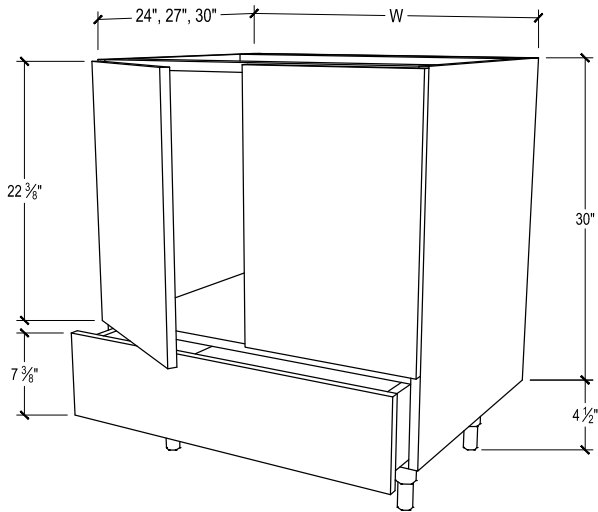

PRODUCT DESCRIPTION

Sink base 2 door, 1 drawer at base.
FOR OPTIONAL SOFT-CLOSE GLIDE
ADD $100 TO MSRP.

30" DEPTH SKU	W" X H" X D"
EN-SBD24-30	24 x 34-1/2 x 30
EN-SBD24-30-DL	24 x 34-1/2 x 30
EN-SBD24-30-DR	24 x 34-1/2 x 30
EN-SBD24-30-B	24 x 34-1/2 x 30
EN-SBD27-30	27 x 34-1/2 x 30
EN-SBD27-30-DL	27 x 34-1/2 x 30
EN-SBD27-30-DR	27 x 34-1/2 x 30
EN-SBD27-30-B	27 x 34-1/2 x 30
EN-SBD30-30	30 x 34-1/2 x 30
EN-SBD30-30-DL	30 x 34-1/2 x 30
EN-SBD30-30-DR	30 x 34-1/2 x 30
EN-SBD30-30-B	30 x 34-1/2 x 30
EN-SBD33-30	33 x 34-1/2 x 30
EN-SBD33-30-DL	33 x 34-1/2 x 30
EN-SBD33-30-DR	33 x 34-1/2 x 30
EN-SBD33-30-B	33 x 34-1/2 x 30
EN-SBD36-30	36 x 34-1/2 x 30
EN-SBD36-30-DL	36 x 34-1/2 x 30
EN-SBD36-30-DR	36 x 34-1/2 x 30
EN-SBD36-30-B	36 x 34-1/2 x 30