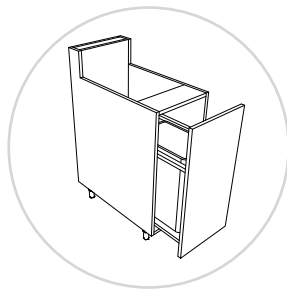

15" Cabinet