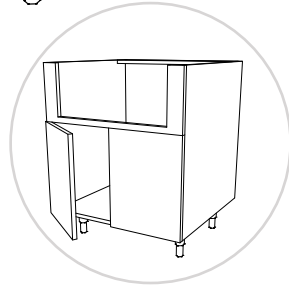

PRODUCT DESCRIPTION

Sink base, 2 full height doors.

27" DEPTH SKU	W" X H" X D"
EN-SB24-27-SF	24 x 34-1/2 x 27
EN-SB24-27-SF-DL	24 x 34-1/2 x 27
EN-SB24-27-SF-DR	24 x 34-1/2 x 27
EN-SB24-27-SF-B	24 x 34-1/2 x 27
EN-SB27-27-SF	27 x 34-1/2 x 27
EN-SB27-27-SF-DL	27 x 34-1/2 x 27
EN-SB27-27-SF-DR	27 x 34-1/2 x 27
EN-SB27-27-SF-B	27 x 34-1/2 x 27
EN-SB30-27-SF	30 x 34-1/2 x 27
EN-SB30-27-SF-DL	30 x 34-1/2 x 27
EN-SB30-27-SF-DR	30 x 34-1/2 x 27
EN-SB30-27-SF-B	30 x 34-1/2 x 27
EN-SB33-27-SF	33 x 34-1/2 x 27
EN-SB33-27-SF-DL	33 x 34-1/2 x 27
EN-SB33-27-SF-DR	33 x 34-1/2 x 27
EN-SB33-27-SF-B	33 x 34-1/2 x 27
EN-SB36-27-SF	36 x 34-1/2 x 27
EN-SB36-27-SF-DL	36 x 34-1/2 x 27
EN-SB36-27-SF-DR	36 x 34-1/2 x 27
EN-SB36-27-SF-B	36 x 34-1/2 x 27

PRODUCT DESCRIPTION

Sink base, 2 full height doors.

30" DEPTH SKU	W" X H" X D"
EN-SB24-30-SF	24 x 34-1/2 x 30
EN-SB24-30-SF-DL	24 x 34-1/2 x 30
EN-SB24-30-SF-DR	24 x 34-1/2 x 30
EN-SB24-30-SF-B	24 x 34-1/2 x 30
EN-SB27-30-SF	27 x 34-1/2 x 30
EN-SB27-30-SF-DL	27 x 34-1/2 x 30
EN-SB27-30-SF-DR	27 x 34-1/2 x 30
EN-SB27-30-SF-B	27 x 34-1/2 x 30
EN-SB30-30-SF	30 x 34-1/2 x 30
EN-SB30-30-SF-DL	30 x 34-1/2 x 30
EN-SB30-30-SF-DR	30 x 34-1/2 x 30
EN-SB30-30-SF-B	30 x 34-1/2 x 30
EN-SB33-30-SF	33 x 34-1/2 x 30
EN-SB33-30-SF-DL	33 x 34-1/2 x 30
EN-SB33-30-SF-DR	33 x 34-1/2 x 30
EN-SB33-30-SF-B	33 x 34-1/2 x 30
EN-SB36-30-SF	36 x 34-1/2 x 30
EN-SB36-30-SF-DL	36 x 34-1/2 x 30
EN-SB36-30-SF-DR	36 x 34-1/2 x 30
EN-SB36-30-SF-B	36 x 34-1/2 x 30