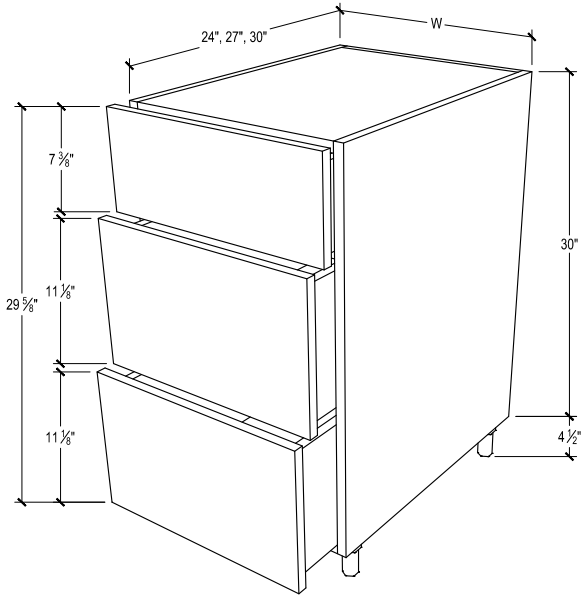

PRODUCT DESCRIPTION

Multi-drawer, 3 drawers.
FOR OPTIONAL SOFT-CLOSE METAL GLIDE
ADD $300 TO MSRP.

24" DEPTH SKU	W" X H" X D"
EN-DB12-3	12 x 34-1/2 x 24
EN-DB12-3-DL	12 x 34-1/2 x 24
EN-DB12-3-DR	12 x 34-1/2 x 24
EN-DB12-3-B	12 x 34-1/2 x 24
EN-DB15-3	15 x 34-1/2 x 24
EN-DB15-3-DL	15 x 34-1/2 x 24
EN-DB15-3-DR	15 x 34-1/2 x 24
EN-DB15-3-B	15 x 34-1/2 x 24
EN-DB18-3	18 x 34-1/2 x 24
EN-DB18-3-DL	18 x 34-1/2 x 24
EN-DB18-3-DR	18 x 34-1/2 x 24
EN-DB18-3-B	18 x 34-1/2 x 24
EN-DB21-3	21 x 34-1/2 x 24
EN-DB21-3-DL	21 x 34-1/2 x 24
EN-DB21-3-DR	21 x 34-1/2 x 24
EN-DB21-3-B	21 x 34-1/2 x 24
EN-DB24-3	24 x 34-1/2 x 24
EN-DB24-3-DL	24 x 34-1/2 x 24
EN-DB24-3-DR	24 x 34-1/2 x 24
EN-DB24-3-B	24 x 34-1/2 x 24