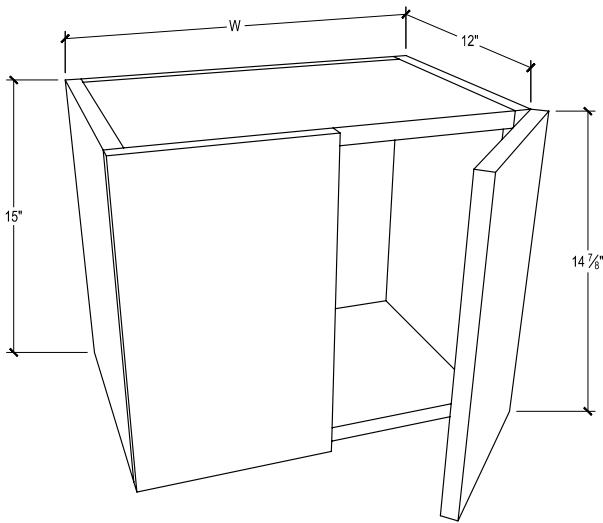

(Continued on next page)

PRODUCT DESCRIPTION

CONTINUED - Wall cabinet, 1 door.

15" cabinet - no shelf

24" cabinet - 1 full-depth adjustable shelf

30" cabinet - 2 full-depth adjustable shelves

30" HEIGHT SKU	W" X H" X D"
EN-W1230-R	12 x 30 x 12
EN-W1230-R-DL	12 x 30 x 12
EN-W1230-R-DR	12 x 30 x 12
EN-W1230-R-B	12 x 30 x 12
EN-W1230-L	12 x 30 x 12
EN-W1230-L-DL	12 x 30 x 12
EN-W1230-L-DR	12 x 30 x 12
EN-W1230-L-B	12 x 30 x 12
EN-W1530-R	15 x 30 x 12
EN-W1530-R-DL	15 x 30 x 12
EN-W1530-R-DR	15 x 30 x 12
EN-W1530-R-B	15 x 30 x 12
EN-W1530-L	15 x 30 x 12
EN-W1530-L-DL	15 x 30 x 12
EN-W1530-L-DR	15 x 30 x 12
EN-W1530-L-B	15 x 30 x 12
EN-W1830-R	18 x 30 x 12
EN-W1830-R-DL	18 x 30 x 12
EN-W1830-R-DR	18 x 30 x 12
EN-W1830-R-B	18 x 30 x 12
EN-W1830-L	18 x 30 x 12
EN-W1830-L-DL	18 x 30 x 12
EN-W1830-L-DR	18 x 30 x 12
EN-W1830-L-B	18 x 30 x 12
EN-W2130-R	21 x 30 x 12
EN-W2130-R-DL	21 x 30 x 12
EN-W2130-R-DR	21 x 30 x 12
EN-W2130-R-B	21 x 30 x 12
EN-W2130-L	21 x 30 x 12
EN-W2130-L-DL	21 x 30 x 12
EN-W2130-L-DR	21 x 30 x 12
EN-W2130-L-B	21 x 30 x 12