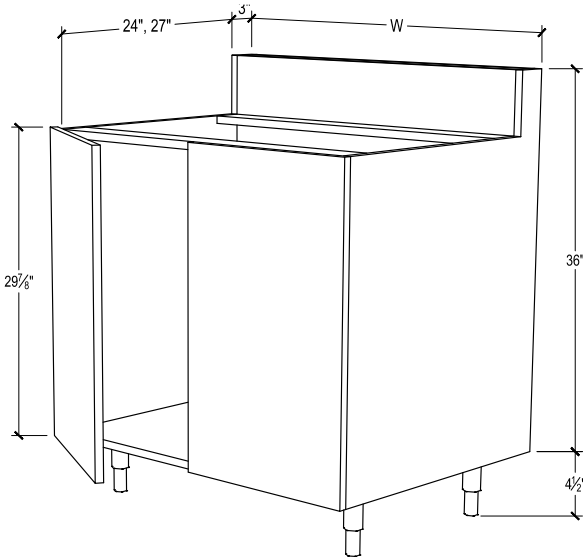

PRODUCT DESCRIPTION

Bar-back sink base, 2 full height doors.

30" DEPTH SKU	W" X H" X D"
EN-BBSB24-30-SF	24 x 40-1/2 x 30
EN-BBSB24-30-SF-DL	24 x 40-1/2 x 30
EN-BBSB24-30-SF-DR	24 x 40-1/2 x 30
EN-BBSB24-30-SF-B	24 x 40-1/2 x 30
EN-BBSB27-30-SF	27 x 40-1/2 x 30
EN-BBSB27-30-SF-DL	27 x 40-1/2 x 30
EN-BBSB27-30-SF-DR	27 x 40-1/2 x 30
EN-BBSB27-30-SF-B	27 x 40-1/2 x 30
EN-BBSB30-30-SF	30 x 40-1/2 x 30
EN-BBSB30-30-SF-DL	30 x 40-1/2 x 30
EN-BBSB30-30-SF-DR	30 x 40-1/2 x 30
EN-BBSB30-30-SF-B	30 x 40-1/2 x 30
EN-BBSB33-30-SF	33 x 40-1/2 x 30
EN-BBSB33-30-SF-DL	33 x 40-1/2 x 30
EN-BBSB33-30-SF-DR	33 x 40-1/2 x 30
EN-BBSB33-30-SF-B	33 x 40-1/2 x 30
EN-BBSB36-30-SF	36 x 40-1/2 x 30
EN-BBSB36-30-SF-DL	36 x 40-1/2 x 30
EN-BBSB36-30-SF-DR	36 x 40-1/2 x 30
EN-BBSB36-30-SF-B	36 x 40-1/2 x 30