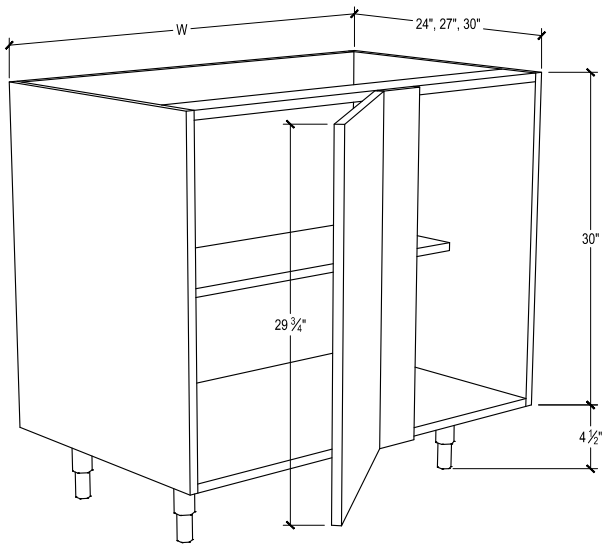

(Shown as a right return.)

ADJACENT CABINET	REQUIRED PULL			
	DEPTH	BBC39	BBC42	BBC45
	24, 27, 30	0	3"	6"

PRODUCT DESCRIPTION

Blind corner, 1 door, includes half-depth adjustable shelf and 6"x30" filler overlay. Cabinet can be pulled for exact fit.

27" DEPTH SKU	W" X H" X D"
EN-BBC39-27-LF	39 x 34-1/2 x 27
EN-BBC39-27-LF-DL	39 x 34-1/2 x 27
EN-BBC39-27-LF-DR	39 x 34-1/2 x 27
EN-BBC39-27-LF-B	39 x 34-1/2 x 27
EN-BBC39-27-RF	39 x 34-1/2 x 27
EN-BBC39-27-RF-DL	39 x 34-1/2 x 27
EN-BBC39-27-RF-DR	39 x 34-1/2 x 27
EN-BBC39-27-RF-B	39 x 34-1/2 x 27
EN-BBC42-27-LF	42 x 34-1/2 x 27
EN-BBC42-27-LF-DL	42 x 34-1/2 x 27
EN-BBC42-27-LF-DR	42 x 34-1/2 x 27
EN-BBC42-27-LF-B	42 x 34-1/2 x 27
EN-BBC42-27-RF	42 x 34-1/2 x 27
EN-BBC42-27-RF-DL	42 x 34-1/2 x 27
EN-BBC42-27-RF-DR	42 x 34-1/2 x 27
EN-BBC42-27-RF-B	42 x 34-1/2 x 27
EN-BBC45-27-LF	45 x 34-1/2 x 27
EN-BBC45-27-LF-DL	45 x 34-1/2 x 27
EN-BBC45-27-LF-DR	45 x 34-1/2 x 27
EN-BBC45-27-LF-B	45 x 34-1/2 x 27
EN-BBC45-27-RF	45 x 34-1/2 x 27
EN-BBC45-27-RF-DL	45 x 34-1/2 x 27
EN-BBC45-27-RF-DR	45 x 34-1/2 x 27
EN-BBC45-27-RF-B	45 x 34-1/2 x 27