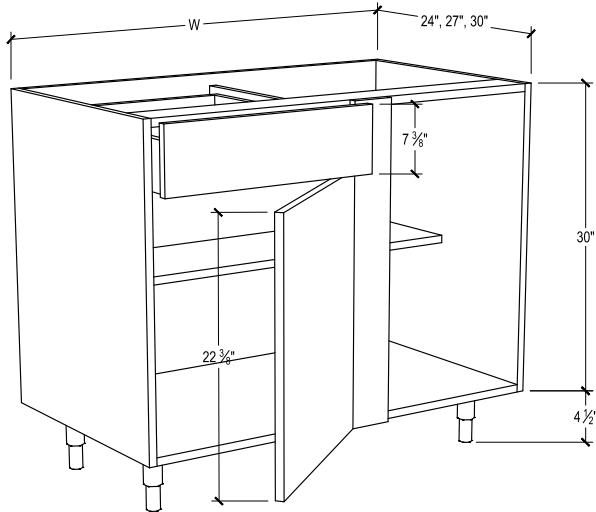

(Shown as a right return.)

ADJACENT CABINET DEPTH	REQUIRED PULL		
	BBC39	BBC42	BBC45
24, 27, 30	0	3"	6"

PRODUCT DESCRIPTION

Blind corner, 1 door, 1 drawer includes half-depth adjustable shelf and 6"x30" filler overlay.

Cabinet can be pulled for exact fit.

FOR OPTIONAL SOFT-CLOSE GLIDE

ADD $100 TO MSRP.

30" DEPTH SKU	W" X H" X D"
EN-BBC39-30-L	39 x 34-1/2 x 30
EN-BBC39-30-L-DL	39 x 34-1/2 x 30
EN-BBC39-30-L-DR	39 x 34-1/2 x 30
EN-BBC39-30-L-B	39 x 34-1/2 x 30
EN-BBC39-30-R	39 x 34-1/2 x 30
EN-BBC39-30-R-DL	39 x 34-1/2 x 30
EN-BBC39-30-R-DR	39 x 34-1/2 x 30
EN-BBC39-30-R-B	39 x 34-1/2 x 30
EN-BBC42-30-L	42 x 34-1/2 x 30
EN-BBC42-30-L-DL	42 x 34-1/2 x 30
EN-BBC42-30-L-DR	42 x 34-1/2 x 30
EN-BBC42-30-L-B	42 x 34-1/2 x 30
EN-BBC42-30-R	42 x 34-1/2 x 30
EN-BBC42-30-R-DL	42 x 34-1/2 x 30
EN-BBC42-30-R-DR	42 x 34-1/2 x 30
EN-BBC42-30-R-B	42 x 34-1/2 x 30
EN-BBC45-30-L	45 x 34-1/2 x 30
EN-BBC45-30-L-DL	45 x 34-1/2 x 30
EN-BBC45-30-L-DR	45 x 34-1/2 x 30
EN-BBC45-30-L-B	45 x 34-1/2 x 30
EN-BBC45-30-R	45 x 34-1/2 x 30
EN-BBC45-30-R-DL	45 x 34-1/2 x 30
EN-BBC45-30-R-DR	45 x 34-1/2 x 30
EN-BBC45-30-R-B	45 x 34-1/2 x 30