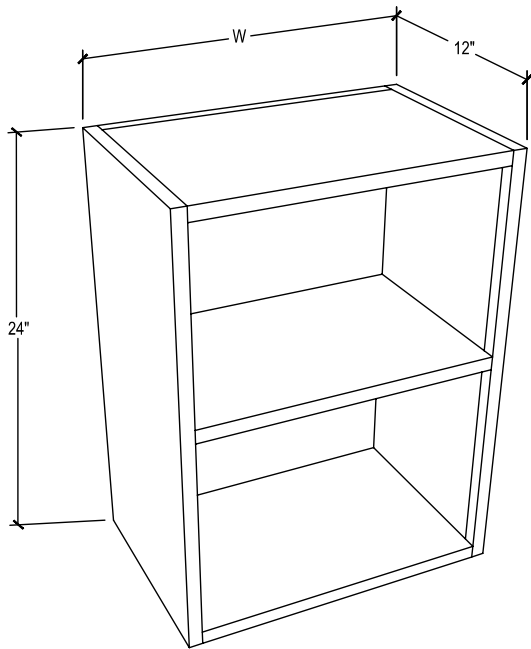

PRODUCT DESCRIPTION

CONTINUED - Wall cabinet, no doors.
15" cabinet - no shelf
24" cabinet - 1 full-depth adjustable shelf
30" cabinet - 2 full-depth adjustable shelves

24" HEIGHT SKU	W" X H" X D"
EN-W2124-N	21 x 24 x 12
EN-W2124-N-DL	21 x 24 x 12
EN-W2124-N-DR	21 x 24 x 12
EN-W2124-N-B	21 x 24 x 12
EN-W2424-N	24 x 24 x 12
EN-W2424-N-DL	24 x 24 x 12
EN-W2424-N-DR	24 x 24 x 12
EN-W2424-N-B	24 x 24 x 12
EN-W2724-N	27 x 24 x 12
EN-W2724-N-DL	27 x 24 x 12
EN-W2724-N-DR	27 x 24 x 12
EN-W2724-N-B	27 x 24 x 12
EN-W3024-N	30 x 24 x 12
EN-W3024-N-DL	30 x 24 x 12
EN-W3024-N-DR	30 x 24 x 12
EN-W3024-N-B	30 x 24 x 12
EN-W3624-N	36 x 24 x 12
EN-W3624-N-DL	36 x 24 x 12
EN-W3624-N-DR	36 x 24 x 12
EN-W3624-N-B	36 x 24 x 12

(Continued on next page)