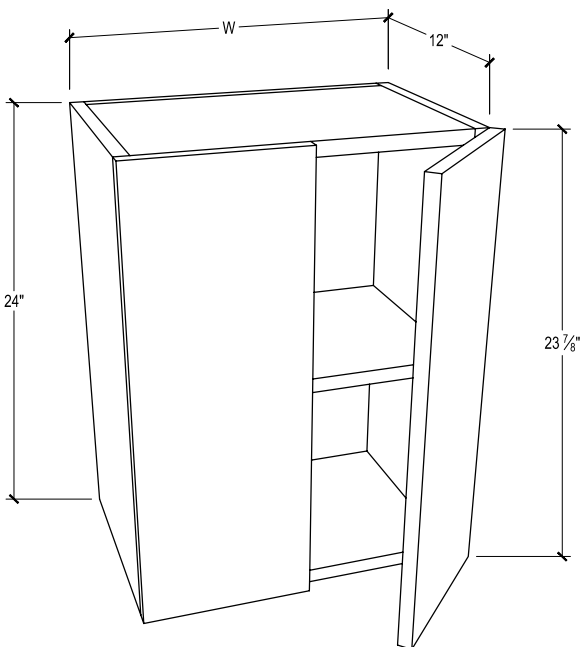

(Continued on next page)

PRODUCT DESCRIPTION

CONTINUED - Wall cabinet, 1 door.

15" cabinet - no shelf

24" cabinet - 1 full-depth adjustable shelf

30" cabinet - 2 full-depth adjustable shelves

30" HEIGHT SKU	W" X H" X D"
EN-W1230-R	12 x 30 x 12
EN-W1230-R-DL	12 x 30 x 12
EN-W1230-R-DR	12 x 30 x 12
EN-W1230-R-B	12 x 30 x 12
EN-W1230-L	12 x 30 x 12
EN-W1230-L-DL	12 x 30 x 12
EN-W1230-L-DR	12 x 30 x 12
EN-W1230-L-B	12 x 30 x 12
EN-W1530-R	15 x 30 x 12
EN-W1530-R-DL	15 x 30 x 12
EN-W1530-R-DR	15 x 30 x 12
EN-W1530-R-B	15 x 30 x 12
EN-W1530-L	15 x 30 x 12
EN-W1530-L-DL	15 x 30 x 12
EN-W1530-L-DR	15 x 30 x 12
EN-W1530-L-B	15 x 30 x 12
EN-W1830-R	18 x 30 x 12
EN-W1830-R-DL	18 x 30 x 12
EN-W1830-R-DR	18 x 30 x 12
EN-W1830-R-B	18 x 30 x 12
EN-W1830-L	18 x 30 x 12
EN-W1830-L-DL	18 x 30 x 12
EN-W1830-L-DR	18 x 30 x 12
EN-W1830-L-B	18 x 30 x 12
EN-W2130-R	21 x 30 x 12
EN-W2130-R-DL	21 x 30 x 12
EN-W2130-R-DR	21 x 30 x 12
EN-W2130-R-B	21 x 30 x 12
EN-W2130-L	21 x 30 x 12
EN-W2130-L-DL	21 x 30 x 12
EN-W2130-L-DR	21 x 30 x 12
EN-W2130-L-B	21 x 30 x 12