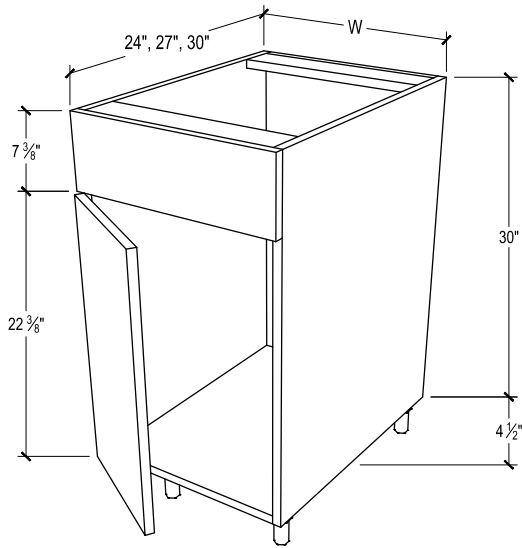

PRODUCT DESCRIPTION

Sink base 1 door with false drawer front.

24" DEPTH SKU	W" X H" X D"
EN-SB15-L	15 x 34-1/2 x 24
EN-SB15-L-DL	15 x 34-1/2 x 24
EN-SB15-L-DR	15 x 34-1/2 x 24
EN-SB15-L-B	15 x 34-1/2 x 24
EN-SB15-R	15 x 34-1/2 x 24
EN-SB15-R-DL	15 x 34-1/2 x 24
EN-SB15-R-DR	15 x 34-1/2 x 24
EN-SB15-R-B	15 x 34-1/2 x 24
EN-SB18-L	18 x 34-1/2 x 24
EN-SB18-L-DL	18 x 34-1/2 x 24
EN-SB18-L-DR	18 x 34-1/2 x 24
EN-SB18-L-B	18 x 34-1/2 x 24
EN-SB18-R	18 x 34-1/2 x 24
EN-SB18-R-DL	18 x 34-1/2 x 24
EN-SB18-R-DR	18 x 34-1/2 x 24
EN-SB18-R-B	18 x 34-1/2 x 24
EN-SB21-L	21 x 34-1/2 x 24
EN-SB21-L-DL	21 x 34-1/2 x 24
EN-SB21-L-DR	21 x 34-1/2 x 24
EN-SB21-L-B	21 x 34-1/2 x 24
EN-SB21-R	21 x 34-1/2 x 24
EN-SB21-R-DL	21 x 34-1/2 x 24
EN-SB21-R-DR	21 x 34-1/2 x 24
EN-SB21-R-B	21 x 34-1/2 x 24