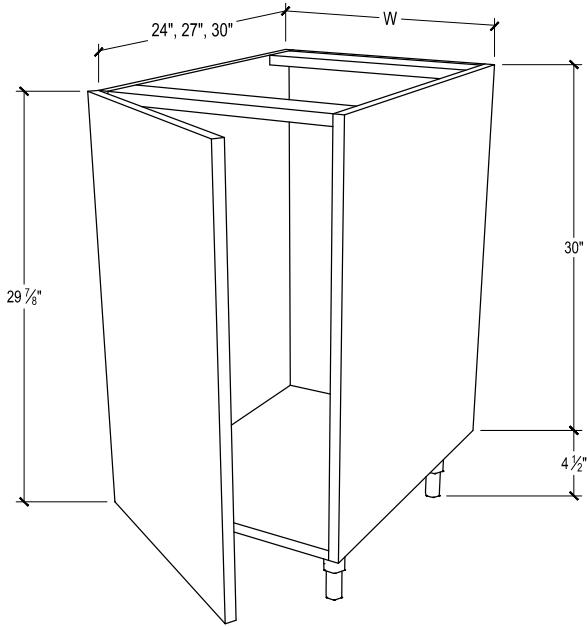

PRODUCT DESCRIPTION

Diagonal corner, 1 adjustable shelf.
Matches cabinets of 24", 27", 30" depth.

24" DEPTH SKU	W" X H" X D"
EN-BDC36-L	36 x 34-1/2 x 24
EN-BDC36-L-DL	36 x 34-1/2 x 24
EN-BDC36-L-DR	36 x 34-1/2 x 24
EN-BDC36-L-B	36 x 34-1/2 x 24
EN-BDC36-R	36 x 34-1/2 x 24
EN-BDC36-R-DL	36 x 34-1/2 x 24
EN-BDC36-R-DR	36 x 34-1/2 x 24
EN-BDC36-R-B	36 x 34-1/2 x 24

PRODUCT DESCRIPTION

Sink base 2 doors with false drawer front.

30" DEPTH SKU	W" X H" X D"
EN-SB24-30	24 x 34-1/2 x 30
EN-SB24-30-DL	24 x 34-1/2 x 30
EN-SB24-30-DR	24 x 34-1/2 x 30
EN-SB24-30-B	24 x 34-1/2 x 30
EN-SB27-30	27 x 34-1/2 x 30
EN-SB27-30-DL	27 x 34-1/2 x 30
EN-SB27-30-DR	27 x 34-1/2 x 30
EN-SB27-30-B	27 x 34-1/2 x 30
EN-SB30-30	30 x 34-1/2 x 30
EN-SB30-30-DL	30 x 34-1/2 x 30
EN-SB30-30-DR	30 x 34-1/2 x 30
EN-SB30-30-B	30 x 34-1/2 x 30
EN-SB33-30	33 x 34-1/2 x 30
EN-SB33-30-DL	33 x 34-1/2 x 30
EN-SB33-30-DR	33 x 34-1/2 x 30
EN-SB33-30-B	33 x 34-1/2 x 30
EN-SB36-30	36 x 34-1/2 x 30
EN-SB36-30-DL	36 x 34-1/2 x 30
EN-SB36-30-DR	36 x 34-1/2 x 30
EN-SB36-30-B	36 x 34-1/2 x 30

PRODUCT DESCRIPTION

Sink base, 1 full height door.

24" DEPTH SKU	W" X H" X D"
EN-SB15-LF	15 x 34-1/2 x 24
EN-SB15-LF-DL	15 x 34-1/2 x 24
EN-SB15-LF-DR	15 x 34-1/2 x 24
EN-SB15-LF-B	15 x 34-1/2 x 24
EN-SB15-RF	15 x 34-1/2 x 24
EN-SB15-RF-DL	15 x 34-1/2 x 24
EN-SB15-RF-DR	15 x 34-1/2 x 24
EN-SB15-RF-B	15 x 34-1/2 x 24
EN-SB18-LF	18 x 34-1/2 x 24
EN-SB18-LF-DL	18 x 34-1/2 x 24
EN-SB18-LF-DR	18 x 34-1/2 x 24
EN-SB18-LF-B	18 x 34-1/2 x 24
EN-SB18-RF	18 x 34-1/2 x 24
EN-SB18-RF-DL	18 x 34-1/2 x 24
EN-SB18-RF-DR	18 x 34-1/2 x 24
EN-SB18-RF-B	18 x 34-1/2 x 24
EN-SB21-LF	21 x 34-1/2 x 24
EN-SB21-LF-DL	21 x 34-1/2 x 24
EN-SB21-LF-DR	21 x 34-1/2 x 24
EN-SB21-LF-B	21 x 34-1/2 x 24
EN-SB21-RF	21 x 34-1/2 x 24
EN-SB21-RF-DL	21 x 34-1/2 x 24
EN-SB21-RF-DR	21 x 34-1/2 x 24
EN-SB21-RF-B	21 x 34-1/2 x 24