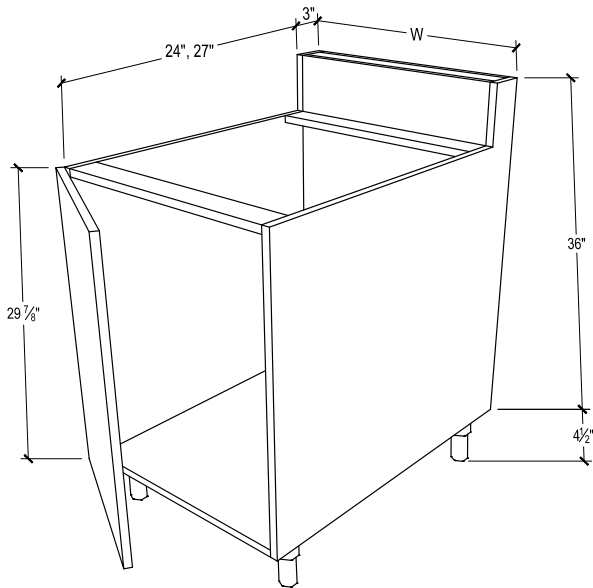

PRODUCT DESCRIPTION

Bar-back sink base, 1 full height door.

27" DEPTH SKU	W" X H" X D"
EN-BBSB15-27-LF	15 x 40-1/2 x 27
EN-BBSB15-27-LF-DL	15 x 40-1/2 x 27
EN-BBSB15-27-LF-DR	15 x 40-1/2 x 27
EN-BBSB15-27-LF-B	15 x 40-1/2 x 27
EN-BBSB15-27-RF	15 x 40-1/2 x 27
EN-BBSB15-27-RF-DL	15 x 40-1/2 x 27
EN-BBSB15-27-RF-DR	15 x 40-1/2 x 27
EN-BBSB15-27-RF-B	15 x 40-1/2 x 27
EN-BBSB18-27-LF	18 x 40-1/2 x 27
EN-BBSB18-27-LF-DL	18 x 40-1/2 x 27
EN-BBSB18-27-LF-DR	18 x 40-1/2 x 27
EN-BBSB18-27-LF-B	18 x 40-1/2 x 27
EN-BBSB18-27-RF	18 x 40-1/2 x 27
EN-BBSB18-27-RF-DL	18 x 40-1/2 x 27
EN-BBSB18-27-RF-DR	18 x 40-1/2 x 27
EN-BBSB18-27-RF-B	18 x 40-1/2 x 27
EN-BBSB21-27-LF	21 x 40-1/2 x 27
EN-BBSB21-27-LF-DL	21 x 40-1/2 x 27
EN-BBSB21-27-LF-DR	21 x 40-1/2 x 27
EN-BBSB21-27-LF-B	21 x 40-1/2 x 27
EN-BBSB21-27-RF	21 x 40-1/2 x 27
EN-BBSB21-27-RF-DL	21 x 40-1/2 x 27
EN-BBSB21-27-RF-DR	21 x 40-1/2 x 27
EN-BBSB21-27-RF-B	21 x 40-1/2 x 27