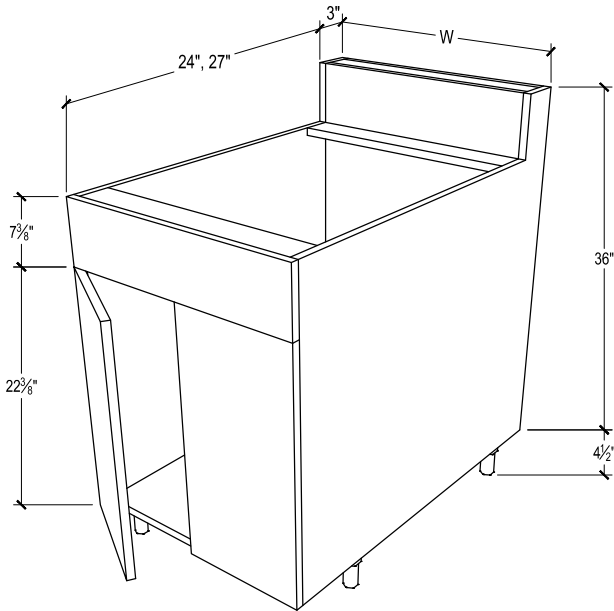

PRODUCT DESCRIPTION

Bar-back sink base, 2 doors with false drawer front.

30" DEPTH SKU	W" X H" X D"
EN-BBSB24-30	24 x 40-1/2 x 30
EN-BBSB24-30-DL	24 x 40-1/2 x 30
EN-BBSB24-30-DR	24 x 40-1/2 x 30
EN-BBSB24-30-B	24 x 40-1/2 x 30
EN-BBSB27-30	27 x 40-1/2 x 30
EN-BBSB27-30-DL	27 x 40-1/2 x 30
EN-BBSB27-30-DR	27 x 40-1/2 x 30
EN-BBSB27-30-B	27 x 40-1/2 x 30
EN-BBSB30-30	30 x 40-1/2 x 30
EN-BBSB30-30-DL	30 x 40-1/2 x 30
EN-BBSB30-30-DR	30 x 40-1/2 x 30
EN-BBSB30-30-B	30 x 40-1/2 x 30
EN-BBSB33-30	33 x 40-1/2 x 30
EN-BBSB33-30-DL	33 x 40-1/2 x 30
EN-BBSB33-30-DR	33 x 40-1/2 x 30
EN-BBSB33-30-B	33 x 40-1/2 x 30
EN-BBSB36-30	36 x 40-1/2 x 30
EN-BBSB36-30-DL	36 x 40-1/2 x 30
EN-BBSB36-30-DR	36 x 40-1/2 x 30
EN-BBSB36-30-B	36 x 40-1/2 x 30