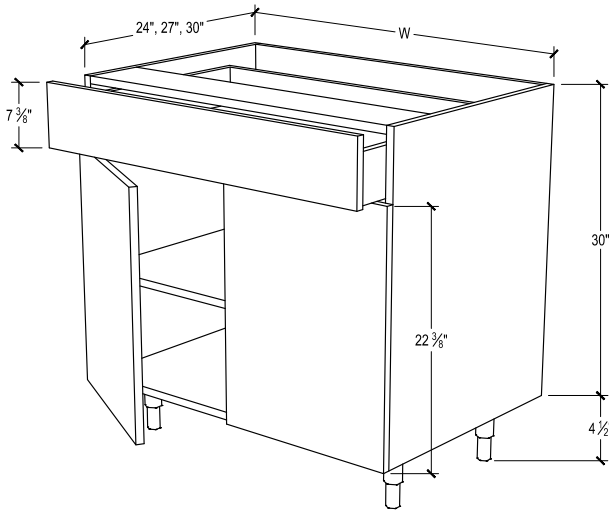

PRODUCT DESCRIPTION

Drawer and door base, 1 door, 1 upper drawer, includes full-depth adjustable shelf.

FOR OPTIONAL SOFT-CLOSE METAL GLIDE ADD \$100 TO MSRP.

30" DEPTH SKU	W" X H" X D"
EN-B12-30-L	12 x 34-1/2 x 30
EN-B12-30-L-DL	12 x 34-1/2 x 30
EN-B12-30-L-DR	12 x 34-1/2 x 30
EN-B12-30-L-B	12 x 34-1/2 x 30
EN-B12-30-R	12 x 34-1/2 x 30
EN-B12-30-R-DL	12 x 34-1/2 x 30
EN-B12-30-R-DR	12 x 34-1/2 x 30
EN-B12-30-R-B	12 x 34-1/2 x 30
EN-B15-30-L	15 x 34-1/2 x 30
EN-B15-30-L-DL	15 x 34-1/2 x 30
EN-B15-30-L-DR	15 x 34-1/2 x 30
EN-B15-30-L-B	15 x 34-1/2 x 30
EN-B15-30-R	15 x 34-1/2 x 30
EN-B15-30-R-DL	15 x 34-1/2 x 30
EN-B15-30-R-DR	15 x 34-1/2 x 30
EN-B15-30-R-B	15 x 34-1/2 x 30
EN-B18-30-L	18 x 34-1/2 x 30
EN-B18-30-L-DL	18 x 34-1/2 x 30
EN-B18-30-L-DR	18 x 34-1/2 x 30
EN-B18-30-L-B	18 x 34-1/2 x 30
EN-B18-30-R	18 x 34-1/2 x 30
EN-B18-30-R-DL	18 x 34-1/2 x 30
EN-B18-30-R-DR	18 x 34-1/2 x 30
EN-B18-30-R-B	18 x 34-1/2 x 30
EN-B21-30-L	21 x 34-1/2 x 30
EN-B21-30-L-DL	21 x 34-1/2 x 30
EN-B21-30-L-DR	21 x 34-1/2 x 30
EN-B21-30-L-B	21 x 34-1/2 x 30
EN-B21-30-R	21 x 34-1/2 x 30
EN-B21-30-R-DL	21 x 34-1/2 x 30
EN-B21-30-R-DR	21 x 34-1/2 x 30
EN-B21-30-R-B	21 x 34-1/2 x 30

PRODUCT DESCRIPTION

Drawer and door base, 2 doors, 1 upper drawer, includes full-depth adjustable shelf. FOR OPTIONAL SOFT-CLOSE METAL GLIDE ADD \$100 TO MSRP.

24" Depth SKU	W" x H" x D"
EN-B24	24 x 34-1/2 x 24
EN-B24-DL	24 x 34-1/2 x 24
EN-B24-DR	24 x 34-1/2 x 24
EN-B24-B	24 x 34-1/2 x 24
EN-B27	27 x 34-1/2 x 24
EN-B27-DL	27 x 34-1/2 x 24
EN-B27-DR	27 x 34-1/2 x 24
EN-B27-B	27 x 34-1/2 x 24
EN-B30	30 x 34-1/2 x 24
EN-B30-DL	30 x 34-1/2 x 24
EN-B30-DR	30 x 34-1/2 x 24
EN-B30-B	30 x 34-1/2 x 24
EN-B33	33 x 34-1/2 x 24
EN-B33-DL	33 x 34-1/2 x 24
EN-B33-DR	33 x 34-1/2 x 24
EN-B33-B	33 x 34-1/2 x 24
EN-B36	36 x 34-1/2 x 24
EN-B36-DL	36 x 34-1/2 x 24
EN-B36-DR	36 x 34-1/2 x 24
EN-B36-B	36 x 34-1/2 x 24