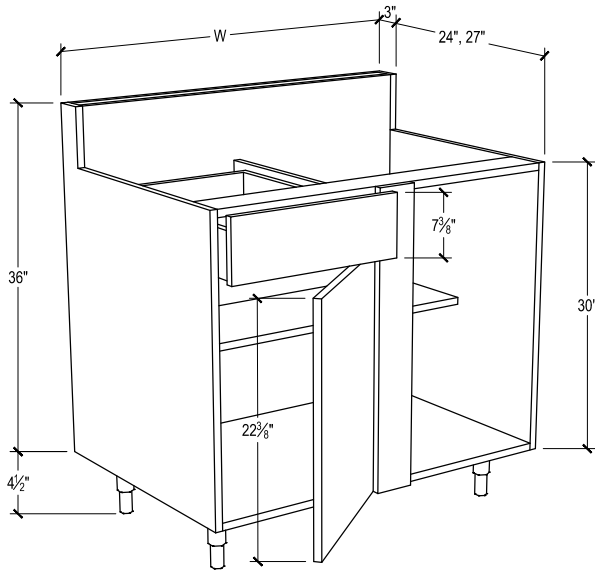

(Shown as a Blind Base right.)

NOTE: You must use a Bar-back Blind Base Return (shown) when cabinet is adjacent to another barback base cabinet.

Return sold separately, see page 138.