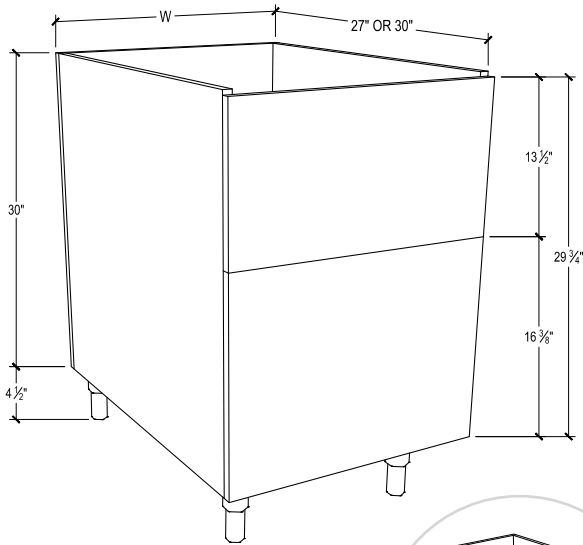

PRODUCT DESCRIPTION

Grill base for grill or side burner, 1 door.

WARNING: All grills and side burners must be installed using an insulated liner to prevent damaging cabinets.

27" DEPTH SKU	W" X H" X D"
EN-BG15-27-L	15 x 34-1/2 x 27
EN-BG15-27-L-DL	15 x 34-1/2 x 27
EN-BG15-27-L-DR	15 x 34-1/2 x 27
EN-BG15-27-L-B	15 x 34-1/2 x 27
EN-BG15-27-R	15 x 34-1/2 x 27
EN-BG15-27-R-DL	15 x 34-1/2 x 27
EN-BG15-27-R-DR	15 x 34-1/2 x 27
EN-BG15-27-R-B	15 x 34-1/2 x 27
EN-BG18-27-L	18 x 34-1/2 x 27
EN-BG18-27-L-DL	18 x 34-1/2 x 27
EN-BG18-27-L-DR	18 x 34-1/2 x 27
EN-BG18-27-L-B	18 x 34-1/2 x 27
EN-BG18-27-R	18 x 34-1/2 x 27
EN-BG18-27-R-DL	18 x 34-1/2 x 27
EN-BG18-27-R-DR	18 x 34-1/2 x 27
EN-BG18-27-R-B	18 x 34-1/2 x 27
EN-BG21-27-L	21 x 34-1/2 x 27
EN-BG21-27-L-DL	21 x 34-1/2 x 27
EN-BG21-27-L-DR	21 x 34-1/2 x 27
EN-BG21-27-L-B	21 x 34-1/2 x 27
EN-BG21-27-R	21 x 34-1/2 x 27
EN-BG21-27-R-DL	21 x 34-1/2 x 27
EN-BG21-27-R-DR	21 x 34-1/2 x 27
EN-BG21-27-R-B	21 x 34-1/2 x 27

NOTE: Includes removable faceplate with 4-quick release clips for easy in-field modifications.

(Continued on next page)