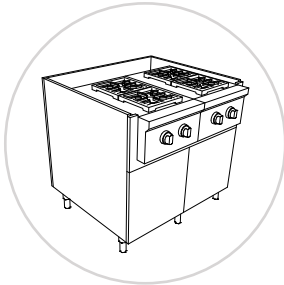

PRODUCT DESCRIPTION

CONTINUED - Grill cabinet, for grill or side burners. 2 doors.

WARNING: All grills and side burners must be installed using an insulated liner to prevent damaging cabinets.

30" DEPTH SKU	W" X H" X D"
EN-BG24-30	24 x 34-1/2 x 30
EN-BG24-30-DL	24 x 34-1/2 x 30
EN-BG24-30-DR	24 x 34-1/2 x 30
EN-BG24-30-B	24 x 34-1/2 x 30
EN-BG27-30	27 x 34-1/2 x 30
EN-BG27-30-DL	27 x 34-1/2 x 30
EN-BG27-30-DR	27 x 34-1/2 x 30
EN-BG27-30-B	27 x 34-1/2 x 30
EN-BG30-30	30 x 34-1/2 x 30
EN-BG30-30-DL	30 x 34-1/2 x 30
EN-BG30-30-DR	30 x 34-1/2 x 30
EN-BG30-30-B	30 x 34-1/2 x 30
EN-BG33-30	30 x 34-1/2 x 30
EN-BG33-30-DL	33 x 34-1/2 x 30
EN-BG33-30-DR	33 x 34-1/2 x 30
EN-BG33-30-B	33 x 34-1/2 x 30
EN-BG36-30	36 x 34-1/2 x 30
EN-BG36-30-DL	36 x 34-1/2 x 30
EN-BG36-30-DR	36 x 34-1/2 x 30
EN-BG36-30-B	36 x 34-1/2 x 30
EN-BG39-30	39 x 34-1/2 x 30
EN-BG39-30-DL	39 x 34-1/2 x 30
EN-BG39-30-DR	39 x 34-1/2 x 30
EN-BG39-30-B	39 x 34-1/2 x 30
EN-BG42-30	42 x 34-1/2 x 30
EN-BG42-30-DL	42 x 34-1/2 x 30
EN-BG42-30-DR	42 x 34-1/2 x 30
EN-BG42-30-B	42 x 34-1/2 x 30

NOTE: Includes removable faceplate with 4-quick release clips for easy in-field modifications.