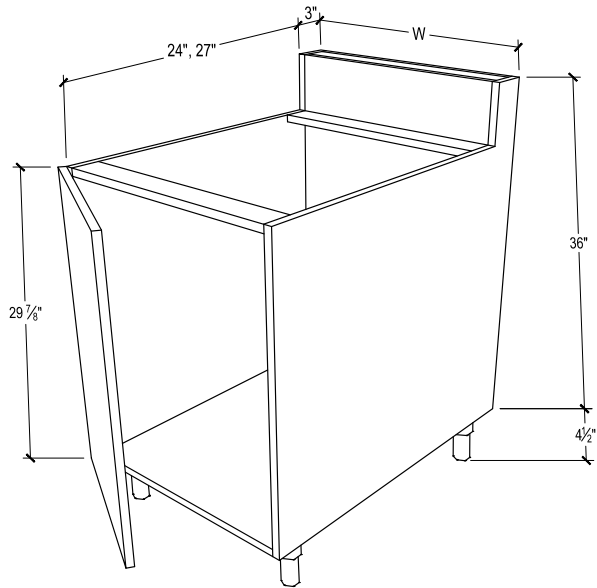

PRODUCT DESCRIPTION

Bar-back sink base, 1 full height door.

30" DEPTH SKU	W" X H" X D"
EN-BBSB15-30-LF	15 x 40-1/2 x 30
EN-BBSB15-30-LF-DL	15 x 40-1/2 x 30
EN-BBSB15-30-LF-DR	15 x 40-1/2 x 30
EN-BBSB15-30-LF-B	15 x 40-1/2 x 30
EN-BBSB15-30-RF	15 x 40-1/2 x 30
EN-BBSB15-30-RF-DL	15 x 40-1/2 x 30
EN-BBSB15-30-RF-DR	15 x 40-1/2 x 30
EN-BBSB15-30-RF-B	15 x 40-1/2 x 30
EN-BBSB18-30-LF	18 x 40-1/2 x 30
EN-BBSB18-30-LF-DL	18 x 40-1/2 x 30
EN-BBSB18-30-LF-DR	18 x 40-1/2 x 30
EN-BBSB18-30-LF-B	18 x 40-1/2 x 30
EN-BBSB18-30-RF	18 x 40-1/2 x 30
EN-BBSB18-30-RF-DL	18 x 40-1/2 x 30
EN-BBSB18-30-RF-DR	18 x 40-1/2 x 30
EN-BBSB18-30-RF-B	18 x 40-1/2 x 30
EN-BBSB21-30-LF	21 x 40-1/2 x 30
EN-BBSB21-30-LF-DL	21 x 40-1/2 x 30
EN-BBSB21-30-LF-DR	21 x 40-1/2 x 30
EN-BBSB21-30-LF-B	21 x 40-1/2 x 30
EN-BBSB21-30-RF	21 x 40-1/2 x 30
EN-BBSB21-30-RF-DL	21 x 40-1/2 x 30
EN-BBSB21-30-RF-DR	21 x 40-1/2 x 30
EN-BBSB21-30-RF-B	21 x 40-1/2 x 30