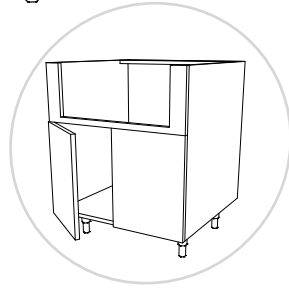

PRODUCT DESCRIPTION

Sink base for Farmhouse or Apron-front sinks, 2 full height doors.

24" DEPTH SKU	W" X H" X D"
EN-FSB30	30 x 34-1/2 x 24
EN-FSB30-DL	30 x 34-1/2 x 24
EN-FSB30-DR	30 x 34-1/2 x 24
EN-FSB30-B	30 x 34-1/2 x 24
EN-FSB33	33 x 34-1/2 x 24
EN-FSB33-DL	33 x 34-1/2 x 24
EN-FSB33-DR	33 x 34-1/2 x 24
EN-FSB33-B	33 x 34-1/2 x 24
EN-FSB36	36 x 34-1/2 x 24
EN-FSB36-DL	36 x 34-1/2 x 24
EN-FSB36-DR	36 x 34-1/2 x 24
EN-FSB36-B	36 x 34-1/2 x 24

NOTE: Includes removable faceplate with 4-quick release clips for easy in-field modifications.

PRODUCT DESCRIPTION

Sink base for Farmhouse or Apron-front sinks, 2 full height doors.

27" DEPTH SKU	W" X H" X D"
EN-FSB30-27	30 x 34-1/2 x 27
EN-FSB30-27-DL	30 x 34-1/2 x 27
EN-FSB30-27-DR	30 x 34-1/2 x 27
EN-FSB30-27-B	30 x 34-1/2 x 27
EN-FSB33-27	33 x 34-1/2 x 27
EN-FSB33-27-DL	33 x 34-1/2 x 27
EN-FSB33-27-DR	33 x 34-1/2 x 27
EN-FSB33-27-B	33 x 34-1/2 x 27
EN-FSB36-27	36 x 34-1/2 x 27
EN-FSB36-27-DL	36 x 34-1/2 x 27
EN-FSB36-27-DR	36 x 34-1/2 x 27
EN-FSB36-27-B	36 x 34-1/2 x 27

NOTE: Includes removable faceplate with 4-quick release clips for easy in-field modifications.

PRODUCT DESCRIPTION

Sink base for Farmhouse or Apron-front sinks, 2 full height doors.

30" DEPTH SKU	W" X H" X D"
EN-FSB30-30	30 x 34-1/2 x 30
EN-FSB30-30-DL	30 x 34-1/2 x 30
EN-FSB30-30-DR	30 x 34-1/2 x 30
EN-FSB30-30-B	30 x 34-1/2 x 30
EN-FSB33-30	33 x 34-1/2 x 30
EN-FSB33-30-DL	33 x 34-1/2 x 30
EN-FSB33-30-DR	33 x 34-1/2 x 30
EN-FSB33-30-B	33 x 34-1/2 x 30
EN-FSB36-30	36 x 34-1/2 x 30
EN-FSB36-30-DL	36 x 34-1/2 x 30
EN-FSB36-30-DR	36 x 34-1/2 x 30
EN-FSB36-30-B	36 x 34-1/2 x 30