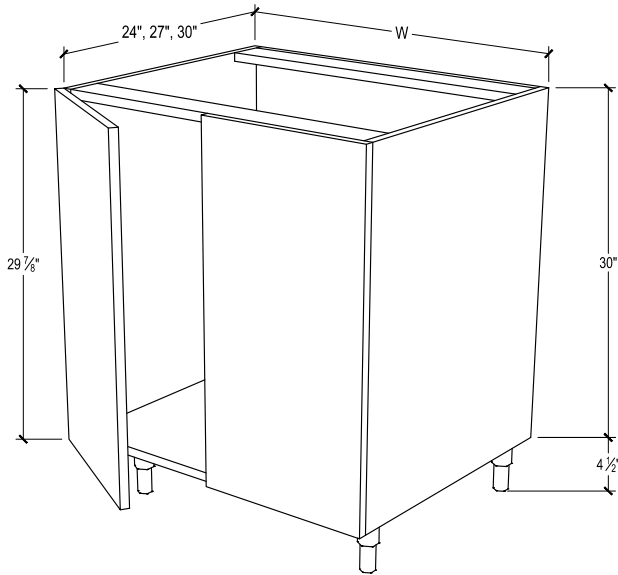

PRODUCT DESCRIPTION

Sink base, 1 full height door.

27" DEPTH SKU	W" X H" X D"
EN-SB15-27-LF	15 x 34-1/2 x 27
EN-SB15-27-LF-DL	15 x 34-1/2 x 27
EN-SB15-27-LF-DR	15 x 34-1/2 x 27
EN-SB15-27-LF-B	15 x 34-1/2 x 27
EN-SB15-27-RF	15 x 34-1/2 x 27
EN-SB15-27-RF-DL	15 x 34-1/2 x 27
EN-SB15-27-RF-DR	15 x 34-1/2 x 27
EN-SB15-27-RF-B	15 x 34-1/2 x 27
EN-SB18-27-LF	18 x 34-1/2 x 27
EN-SB18-27-LF-DL	18 x 34-1/2 x 27
EN-SB18-27-LF-DR	18 x 34-1/2 x 27
EN-SB18-27-LF-B	18 x 34-1/2 x 27
EN-SB18-27-RF	18 x 34-1/2 x 27
EN-SB18-27-RF-DL	18 x 34-1/2 x 27
EN-SB18-27-RF-DR	18 x 34-1/2 x 27
EN-SB18-27-RF-B	18 x 34-1/2 x 27
EN-SB21-27-LF	21 x 34-1/2 x 27
EN-SB21-27-LF-DL	21 x 34-1/2 x 27
EN-SB21-27-LF-DR	21 x 34-1/2 x 27
EN-SB21-27-LF-B	21 x 34-1/2 x 27
EN-SB21-27-RF	21 x 34-1/2 x 27
EN-SB21-27-RF-DL	21 x 34-1/2 x 27
EN-SB21-27-RF-DR	21 x 34-1/2 x 27
EN-SB21-27-RF-B	21 x 34-1/2 x 27

PRODUCT DESCRIPTION

Sink base, 1 full height door.

30" DEPTH SKU	W" X H" X D"
EN-SB15-30-LF	15 x 34-1/2 x 30
EN-SB15-30-LF-DL	15 x 34-1/2 x 30
EN-SB15-30-LF-DR	15 x 34-1/2 x 30
EN-SB15-30-LF-B	15 x 34-1/2 x 30
EN-SB15-30-RF	15 x 34-1/2 x 30
EN-SB15-30-RF-DL	15 x 34-1/2 x 30
EN-SB15-30-RF-DR	15 x 34-1/2 x 30
EN-SB15-30-RF-B	15 x 34-1/2 x 30
EN-SB18-30-LF	18 x 34-1/2 x 30
EN-SB18-30-LF-DL	18 x 34-1/2 x 30
EN-SB18-30-LF-DR	18 x 34-1/2 x 30
EN-SB18-30-LF-B	18 x 34-1/2 x 30
EN-SB18-30-RF	18 x 34-1/2 x 30
EN-SB18-30-RF-DL	18 x 34-1/2 x 30
EN-SB18-30-RF-DR	18 x 34-1/2 x 30
EN-SB18-30-RF-B	18 x 34-1/2 x 30
EN-SB21-30-LF	21 x 34-1/2 x 30
EN-SB21-30-LF-DL	21 x 34-1/2 x 30
EN-SB21-30-LF-DR	21 x 34-1/2 x 30
EN-SB21-30-LF-B	21 x 34-1/2 x 30
EN-SB21-30-RF	21 x 34-1/2 x 30
EN-SB21-30-RF-DL	21 x 34-1/2 x 30
EN-SB21-30-RF-DR	21 x 34-1/2 x 30
EN-SB21-30-RF-B	21 x 34-1/2 x 30