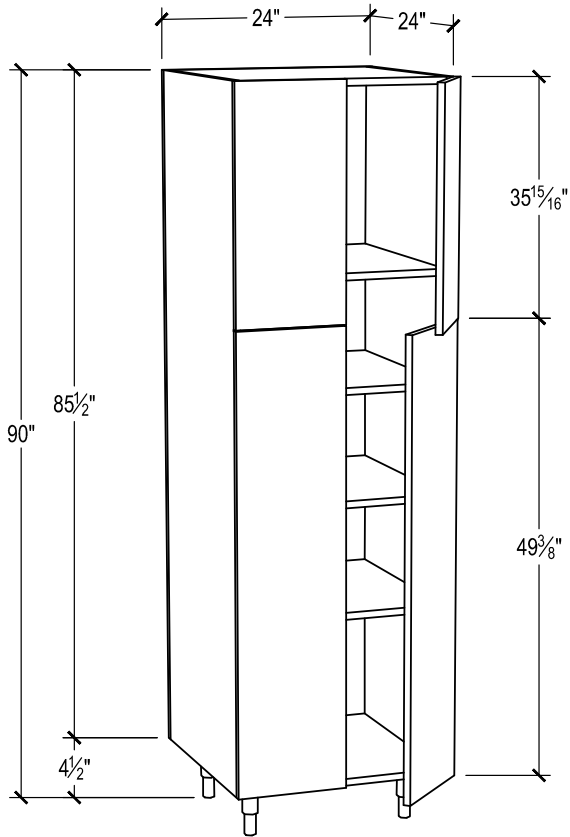

PRODUCT DESCRIPTION

90" Tall storage cabinet, 2 door:
1 upper and 1 lower. 4 Adjustable shelves.
One fixed shelf dividing upper and lower doors.

24" DEPTH SKU	W" X H" X D"
EN-SC1590-L	15 x 90 x 24
EN-SC1590-L-DL	15 x 90 x 24
EN-SC1590-L-DR	15 x 90 x 24
EN-SC1590-L-B	15 x 90 x 24
EN-SC1590-R	15 x 90 x 24
EN-SC1590-R-DL	15 x 90 x 24
EN-SC1590-R-DR	15 x 90 x 24
EN-SC1590-R-B	15 x 90 x 24
EN-SC1890-L	18 x 90 x 24
EN-SC1890-L-DL	18 x 90 x 24
EN-SC1890-L-DR	18 x 90 x 24
EN-SC1890-L-B	18 x 90 x 24
EN-SC1890-R	18 x 96 x 24
EN-SC1890-R-DL	18 x 90 x 24
EN-SC1890-R-DR	18 x 90 x 24
EN-SC1890-R-B	18 x 90 x 24