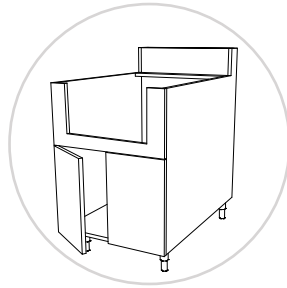

PRODUCT DESCRIPTION

Bar-back sink base for Farmhouse or Apron-front sinks, 2 full height doors.

27" DEPTH SKU	W" X H" X D"
EN-BBFSB30-27	30 x 40-1/2 x 27
EN-BBFSB30-27-DL	30 x 40-1/2 x 27
EN-BBFSB30-27-DR	30 x 40-1/2 x 27
EN-BBFSB30-27-B	30 x 40-1/2 x 27
EN-BBFSB33-27	33 x 40-1/2 x 27
EN-BBFSB33-27-DL	33 x 40-1/2 x 27
EN-BBFSB33-27-DR	33 x 40-1/2 x 27
EN-BBFSB33-27-B	33 x 40-1/2 x 27
EN-BBFSB36-27	36 x 40-1/2 x 27
EN-BBFSB36-27-DL	36 x 40-1/2 x 27
EN-BBFSB36-27-DR	36 x 40-1/2 x 27
EN-BBFSB36-27-B	36 x 40-1/2 x 27

NOTE: Includes removable faceplate with 4-quick release clips for easy in-field modifications.