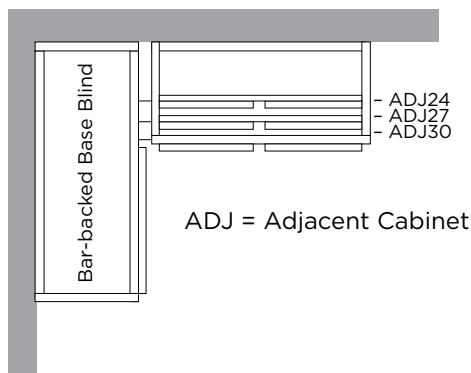

PRODUCT DESCRIPTION

CONTINUED - Bar-back blind corner, 1 door, 1 drawer includes half-depth adjustable shelf and 6" x 30" filler overlay.
FOR OPTIONAL SOFT-CLOSE GLIDE
ADD \$100 TO MSRP.

30" DEPTH SKU	W" X H" X D"
EN-BBBBC39-30-L-ADJ24	39 x 40-1/2 x 30
EN-BBBBC39-30-L-ADJ27	39 x 40-1/2 x 30
EN-BBBBC39-30-L-DR-ADJ24	39 x 40-1/2 x 30
EN-BBBBC39-30-L-DR-ADJ27	39 x 40-1/2 x 30
EN-BBBBC39-30-R-ADJ24	39 x 40-1/2 x 30
EN-BBBBC39-30-R-ADJ27	39 x 40-1/2 x 30
EN-BBBBC39-30-R-DL-ADJ24	39 x 40-1/2 x 30
EN-BBBBC39-30-R-DL-ADJ27	39 x 40-1/2 x 30
EN-BBBBC42-30-L-ADJ24	42 x 40-1/2 x 30
EN-BBBBC42-30-L-ADJ27	42 x 40-1/2 x 30
EN-BBBBC42-30-L-ADJ30	42 x 40-1/2 x 30
EN-BBBBC42-30-L-DR-ADJ24	42 x 40-1/2 x 30
EN-BBBBC42-30-L-DR-ADJ27	42 x 40-1/2 x 30
EN-BBBBC42-30-L-DR-ADJ30	42 x 40-1/2 x 30
EN-BBBBC42-30-LF-DR-ADJ30	42 x 40-1/2 x 30
EN-BBBBC42-30-R-ADJ24	42 x 40-1/2 x 30
EN-BBBBC42-30-R-ADJ27	42 x 40-1/2 x 30
EN-BBBBC42-30-R-ADJ30	42 x 40-1/2 x 30
EN-BBBBC42-30-R-DL-ADJ24	42 x 40-1/2 x 30
EN-BBBBC42-30-R-DL-ADJ27	42 x 40-1/2 x 30
EN-BBBBC42-30-R-DL-ADJ30	42 x 40-1/2 x 30
EN-BBBBC45-30-L-ADJ24	45 x 40-1/2 x 30
EN-BBBBC45-30-L-ADJ27	45 x 40-1/2 x 30
EN-BBBBC45-30-L-ADJ30	45 x 40-1/2 x 30
EN-BBBBC45-30-L-DR-ADJ24	45 x 40-1/2 x 30
EN-BBBBC45-30-L-DR-ADJ27	45 x 40-1/2 x 30
EN-BBBBC45-30-L-DR-ADJ30	45 x 40-1/2 x 30
EN-BBBBC45-30-R-ADJ24	45 x 40-1/2 x 30
EN-BBBBC45-30-R-ADJ27	45 x 40-1/2 x 30
EN-BBBBC45-30-R-ADJ30	45 x 40-1/2 x 30
EN-BBBBC45-30-R-DL-ADJ24	45 x 40-1/2 x 30
EN-BBBBC45-30-R-DL-ADJ27	45 x 40-1/2 x 30
EN-BBBBC45-30-R-DL-ADJ30	45 x 40-1/2 x 30