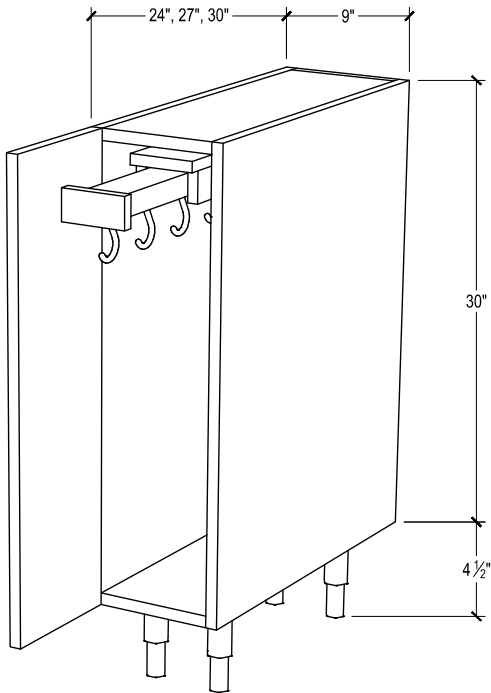

PRODUCT DESCRIPTION

Full height door base, 1 door, includes Rev-a-shelf utensil.

24" DEPTH SKU	W" X H" X D"
EN-B09-LF-UT	9 x 34-1/2 x 24
EN-B09-RF-UT	9 x 34-1/2 x 24
EN-B09-LF-DL-UT	9 x 34-1/2 x 24
EN-B09-LF-DR-UT	9 x 34-1/2 x 24
EN-B09-RF-DL-UT	9 x 34-1/2 x 24
EN-B09-RF-DR-UT	9 x 34-1/2 x 24
EN-B09-LF-B-UT	9 x 34-1/2 x 24
EN-B09-RF-B-UT	9 x 34-1/2 x 24