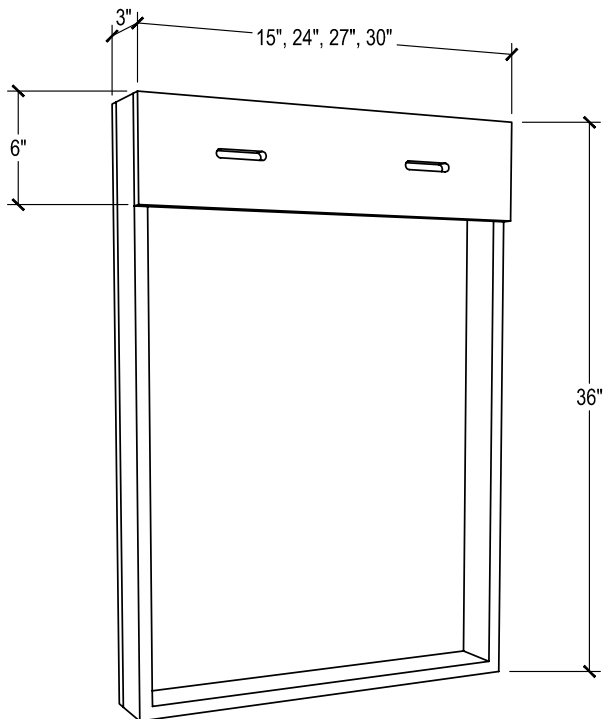

PRODUCT DESCRIPTION

Filler, .75" Thick HDPE in heights of 30", 36", and 42". Filler may be cut to size in the field.

3" DEPTH SKU	W" x H" x D"
EN-F330	3/4 x 30 x 3
EN-F336	3/4 x 36 x 3
EN-F342	3/4 x 42 x 3

6" DEPTH SKU	W" X H" X D"
EN-F630	3/4 x 30 x 6
EN-F636	3/4 x 36 x 6
EN-F642	3/4 x 42 x 6

PRODUCT DESCRIPTION

Bar-Back Base Return, for use with Bar-back Blind Base.

36" HEIGHT SKU	W" X H" X D"
EN-BBRET-15	15 x 36 x 3
EN-BBRET-21	21 x 36 x 3
EN-BBRET-24	24 x 36 x 3
EN-BBRET-27	27 x 36 x 3
EN-BBRET-30	30 x 36 x 3
EN-BBRET-33	33 x 36 x 3
EN-BBRET-36	36 x 36 x 3