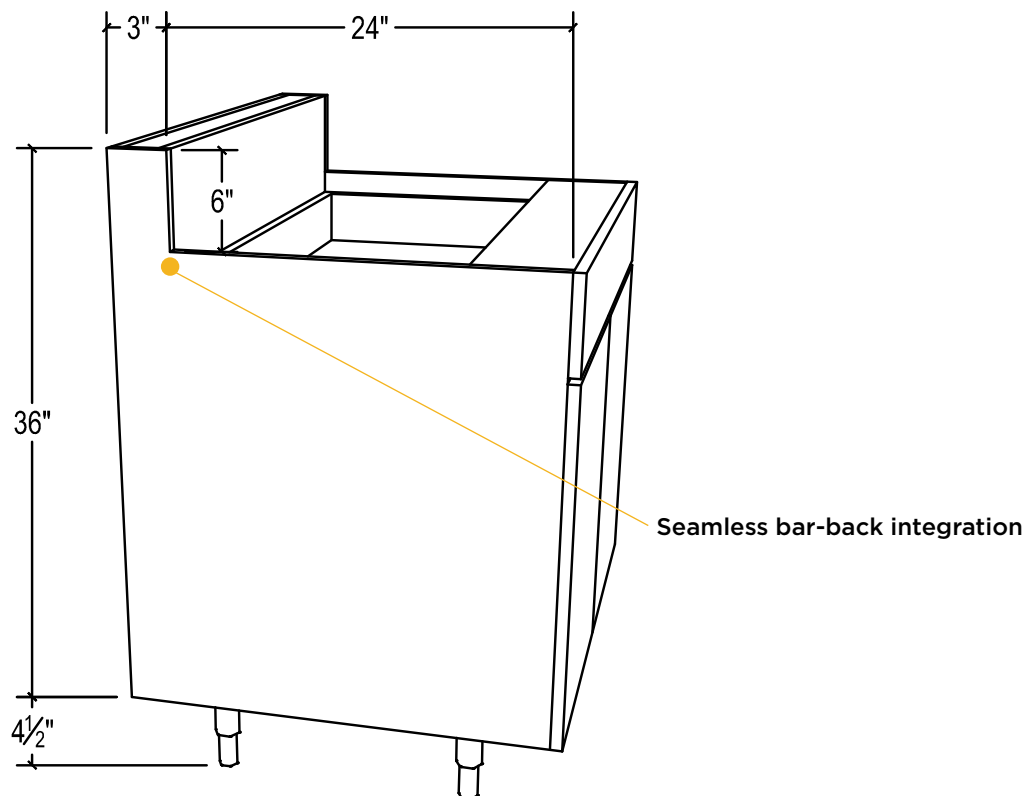

Endura bar-back cabinetry is designed with a raised 6" high backsplash. This raised cabinet back allows the cantilevering of countertop material to create a bar height counter. A bar-back cabinet can help create a definition between the kitchen and the rest of the outdoor living area.

Endura bar-backs are seamlessly built into the cabinet base wall. This unique build provides cabinet strength and durability with a flawless finish.

Optional Décor End and Back panels are available to match door profiles for standalone or island installation. Décor End and Back panels compliment the door profile and are factory installed. To order, choose SKUs with DL (Décor Left), DR (Décor Right), or B (Decor Both Ends) in the SKU nomenclature. Décor End Back panels are an accessory purchased separately (pages 140-141) and installed in the field.

STANDARD BASE SKU						BASE SKU OPTION		
Collection ID	Bar-Back	Category	Width	Depth	Hinge	End Option	Door Style	Color
EN	BB	B	12	27	L	DL	SE	HB

BAR-BACKED CABINET SKU EXAMPLE

Standard Base 12" SKU with a Bar-back Option:

EN-BB-B12-27-L-DL-SEHB = Endura Bar-back, Base 12, 27 Depth, Left Hinge, Left Decorative Panel, Sedona, Hearthstone