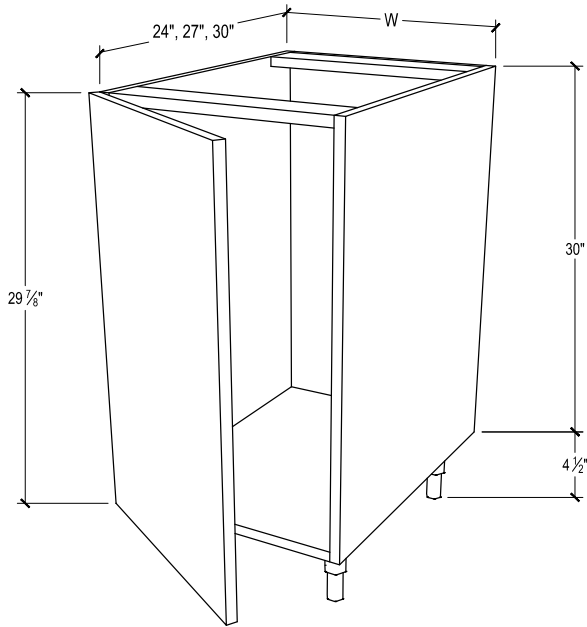

PRODUCT DESCRIPTION

Sink base, 1 full height door.

24" DEPTH SKU	W" X H" X D"
EN-SB15-LF	15 x 34-1/2 x 24
EN-SB15-LF-DL	15 x 34-1/2 x 24
EN-SB15-LF-DR	15 x 34-1/2 x 24
EN-SB15-LF-B	15 x 34-1/2 x 24
EN-SB15-RF	15 x 34-1/2 x 24
EN-SB15-RF-DL	15 x 34-1/2 x 24
EN-SB15-RF-DR	15 x 34-1/2 x 24
EN-SB15-RF-B	15 x 34-1/2 x 24
EN-SB18-LF	18 x 34-1/2 x 24
EN-SB18-LF-DL	18 x 34-1/2 x 24
EN-SB18-LF-DR	18 x 34-1/2 x 24
EN-SB18-LF-B	18 x 34-1/2 x 24
EN-SB18-RF	18 x 34-1/2 x 24
EN-SB18-RF-DL	18 x 34-1/2 x 24
EN-SB18-RF-DR	18 x 34-1/2 x 24
EN-SB18-RF-B	18 x 34-1/2 x 24
EN-SB21-LF	21 x 34-1/2 x 24
EN-SB21-LF-DL	21 x 34-1/2 x 24
EN-SB21-LF-DR	21 x 34-1/2 x 24
EN-SB21-LF-B	21 x 34-1/2 x 24
EN-SB21-RF	21 x 34-1/2 x 24
EN-SB21-RF-DL	21 x 34-1/2 x 24
EN-SB21-RF-DR	21 x 34-1/2 x 24
EN-SB21-RF-B	21 x 34-1/2 x 24

PRODUCT DESCRIPTION

Sink base, 1 full height door.

27" DEPTH SKU	W" X H" X D"
EN-SB15-27-LF	15 x 34-1/2 x 27
EN-SB15-27-LF-DL	15 x 34-1/2 x 27
EN-SB15-27-LF-DR	15 x 34-1/2 x 27
EN-SB15-27-LF-B	15 x 34-1/2 x 27
EN-SB15-27-RF	15 x 34-1/2 x 27
EN-SB15-27-RF-DL	15 x 34-1/2 x 27
EN-SB15-27-RF-DR	15 x 34-1/2 x 27
EN-SB15-27-RF-B	15 x 34-1/2 x 27
EN-SB18-27-LF	18 x 34-1/2 x 27
EN-SB18-27-LF-DL	18 x 34-1/2 x 27
EN-SB18-27-LF-DR	18 x 34-1/2 x 27
EN-SB18-27-LF-B	18 x 34-1/2 x 27
EN-SB18-27-RF	18 x 34-1/2 x 27
EN-SB18-27-RF-DL	18 x 34-1/2 x 27
EN-SB18-27-RF-DR	18 x 34-1/2 x 27
EN-SB18-27-RF-B	18 x 34-1/2 x 27
EN-SB21-27-LF	21 x 34-1/2 x 27
EN-SB21-27-LF-DL	21 x 34-1/2 x 27
EN-SB21-27-LF-DR	21 x 34-1/2 x 27
EN-SB21-27-LF-B	21 x 34-1/2 x 27
EN-SB21-27-RF	21 x 34-1/2 x 27
EN-SB21-27-RF-DL	21 x 34-1/2 x 27
EN-SB21-27-RF-DR	21 x 34-1/2 x 27
EN-SB21-27-RF-B	21 x 34-1/2 x 27