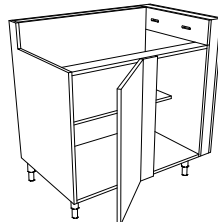

Return sold separately, see page 138.