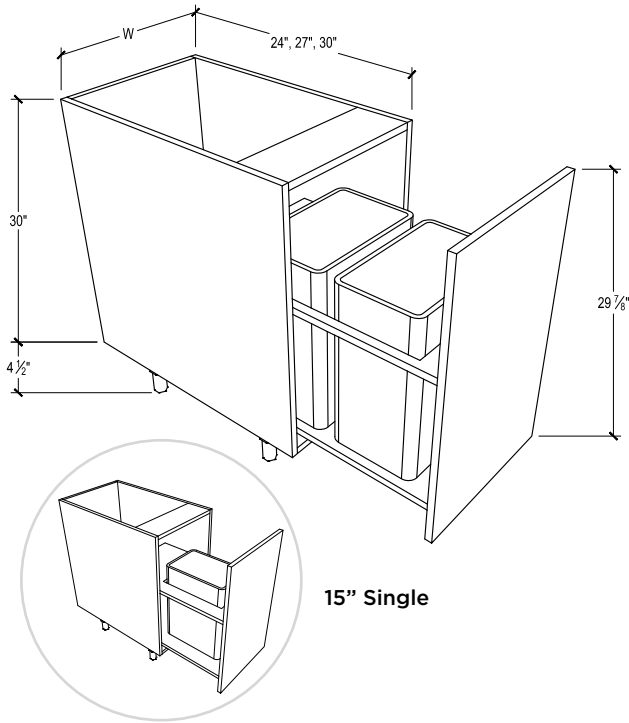

PRODUCT DESCRIPTION

Wastebasket, 1 pullout, full height door.
15" cabinet includes 1 wastebasket
18" and 21" cabinet includes 2 wastebaskets.
FOR OPTIONAL SOFT-CLOSE GLIDE
ADD $200 TO MSRP.

24" DEPTH SKU	W" X H" X D"
EN-BWB15-PF	15 x 34-1/2 x 24
EN-BWB15-PF-DL	15 x 34-1/2 x 24
EN-BWB15-PF-DR	15 x 34-1/2 x 24
EN-BWB15-PF-B	15 x 34-1/2 x 24
EN-BWB18-PF	18 x 34-1/2 x 24
EN-BWB18-PF-DL	18 x 34-1/2 x 24
EN-BWB18-PF-DR	18 x 34-1/2 x 24
EN-BWB18-PF-B	18 x 34-1/2 x 24
EN-BWB21-PF	21 x 34-1/2 x 24
EN-BWB21-PF-DL	21 x 34-1/2 x 24
EN-BWB21-PF-DR	21 x 34-1/2 x 24
EN-BWB21-PF-B	21 x 34-1/2 x 24