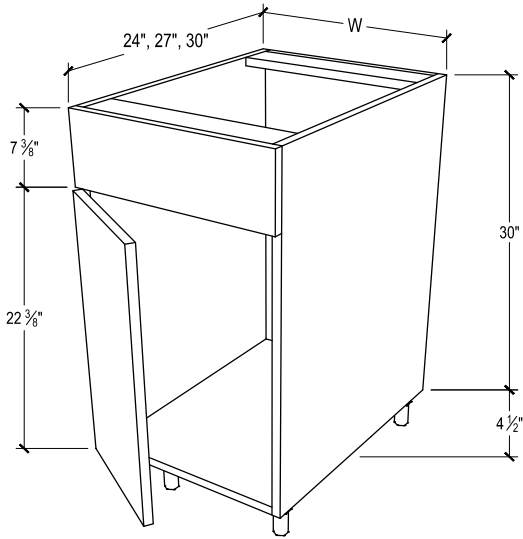

PRODUCT DESCRIPTION

Sink base 1 door with false drawer front.

30" DEPTH SKU	W" X H" X D"
EN-SB15-30-L	15 x 34-1/2 x 30
EN-SB15-30-L-DL	15 x 34-1/2 x 30
EN-SB15-30-L-DR	15 x 34-1/2 x 30
EN-SB15-30-L-B	15 x 34-1/2 x 30
EN-SB15-30-R	15 x 34-1/2 x 30
EN-SB15-30-R-DL	15 x 34-1/2 x 30
EN-SB15-30-R-DR	15 x 34-1/2 x 30
EN-SB15-30-R-B	15 x 34-1/2 x 30
EN-SB18-30-L	18 x 34-1/2 x 30
EN-SB18-30-L-DL	18 x 34-1/2 x 30
EN-SB18-30-L-DR	18 x 34-1/2 x 30
EN-SB18-30-L-B	18 x 34-1/2 x 30
EN-SB18-30-R	18 x 34-1/2 x 30
EN-SB18-30-R-DL	18 x 34-1/2 x 30
EN-SB18-30-R-DR	18 x 34-1/2 x 30
EN-SB18-30-R-B	18 x 34-1/2 x 30
EN-SB21-30-L	21 x 34-1/2 x 30
EN-SB21-30-L-DL	21 x 34-1/2 x 30
EN-SB21-30-L-DR	21 x 34-1/2 x 30
EN-SB21-30-L-B	21 x 34-1/2 x 30
EN-SB21-30-R	21 x 34-1/2 x 30
EN-SB21-30-R-DL	21 x 34-1/2 x 30
EN-SB21-30-R-DR	21 x 34-1/2 x 30
EN-SB21-30-R-B	21 x 34-1/2 x 30