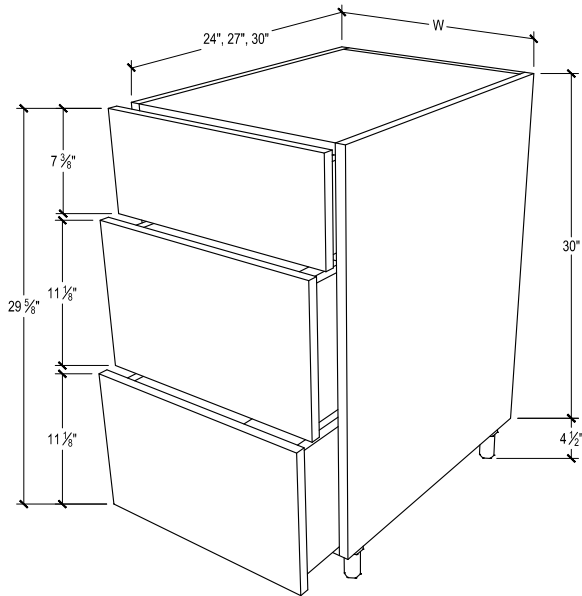

PRODUCT DESCRIPTION

Multi-drawer, 3 drawers.
FOR OPTIONAL SOFT-CLOSE METAL GLIDE
ADD $300 TO MSRP.

27" DEPTH SKU	W" X H" X D"
EN-DB12-3-27	12 x 34-1/2 x 27
EN-DB12-3-27-DL	12 x 34-1/2 x 27
EN-DB12-3-27-DR	12 x 34-1/2 x 27
EN-DB12-3-27-B	12 x 34-1/2 x 27
EN-DB15-3-27	15 x 34-1/2 x 27
EN-DB15-3-27-DL	15 x 34-1/2 x 27
EN-DB15-3-27-DR	15 x 34-1/2 x 27
EN-DB15-3-27-B	15 x 34-1/2 x 27
EN-DB18-3-27	18 x 34-1/2 x 27
EN-DB18-3-27-DL	18 x 34-1/2 x 27
EN-DB18-3-27-DR	18 x 34-1/2 x 27
EN-DB18-3-27-B	18 x 34-1/2 x 27
EN-DB21-3-27	21 x 34-1/2 x 27
EN-DB21-3-27-DL	21 x 34-1/2 x 27
EN-DB21-3-27-DR	21 x 34-1/2 x 27
EN-DB21-3-27-B	21 x 34-1/2 x 27
EN-DB24-3-27	24 x 34-1/2 x 27
EN-DB24-3-27-DL	24 x 34-1/2 x 27
EN-DB24-3-27-DR	24 x 34-1/2 x 27
EN-DB24-3-27-B	24 x 34-1/2 x 27