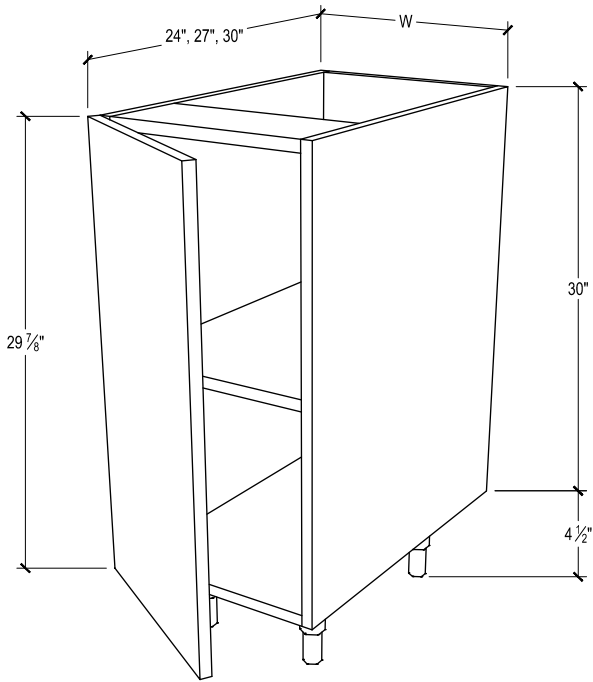

PRODUCT DESCRIPTION

Full height door base, 1 door, includes full-depth adjustable shelf.

30" DEPTH SKU	W" X H" X D"
EN-B18-30-LF	18 x 34-1/2 x 30
EN-B18-30-LF-DL	18 x 34-1/2 x 30
EN-B18-30-LF-DR	18 x 34-1/2 x 30
EN-B18-30-LF-B	18 x 34-1/2 x 30
EN-B18-30-RF	18 x 34-1/2 x 30
EN-B18-30-RF-DL	18 x 34-1/2 x 30
EN-B18-30-RF-DR	18 x 34-1/2 x 30
EN-B18-30-RF-B	18 x 34-1/2 x 30
EN-B21-30-LF	21 x 34-1/2 x 30
EN-B21-30-LF-DL	21 x 34-1/2 x 30
EN-B21-30-LF-DR	21 x 34-1/2 x 30
EN-B21-30-LF-B	21 x 34-1/2 x 30
EN-B21-30-RF	21 x 34-1/2 x 30
EN-B21-30-RF-DL	21 x 34-1/2 x 30
EN-B21-30-RF-DR	21 x 34-1/2 x 30
EN-B21-30-RF-B	21 x 34-1/2 x 30