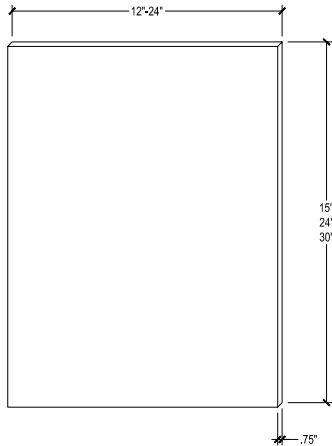

PRODUCT DESCRIPTION

Finished side panel, .75" thick HDPE

12" DEPTH SKU	W" X H" X D"
EN-FP1512	3/4 x 15 x 12
EN-FP2412	3/4 x 24 x 12
EN-FP3012	3/4 x 30 x 12

24" DEPTH SKU

W" X H" X D"

EN-FP1524	3/4 x 15 x 24
EN-FP2424	3/4 x 24 x 24
EN-FP3024	3/4 x 30 x 24

PRODUCT DESCRIPTION

Finished panel, .75" thick HDPE.
Cut to size in the field.

96" WIDTH SKU	W" X H" X D"
EN-FP4296	3/4 x 42 x 96

PRODUCT DESCRIPTION

Finished side panel with 3" reveal. Invert for left or right installation. Includes a 4-1/2" trimmable toe-kick and hardware.

3" WIDTH SKU	W" X H" X D"
EN-FP334.5-24	3 x 34-1/2 x 24
EN-FP334.5-27	3 x 34-1/2 x 27
EN-FP334.5-30	3 x 34-1/2 x 30

PRODUCT DESCRIPTION

Finished side panel with 6" reveal. Invert for left or right installation. Includes 1 Leg Assembly Kit.

6" WIDTH SKU	W" X H" X D"
EN-FP634.5-24	6 x 34-1/2 x 24
EN-FP634.5-27	6 x 34-1/2 x 27
EN-FP634.5-30	6 x 34-1/2 x 30