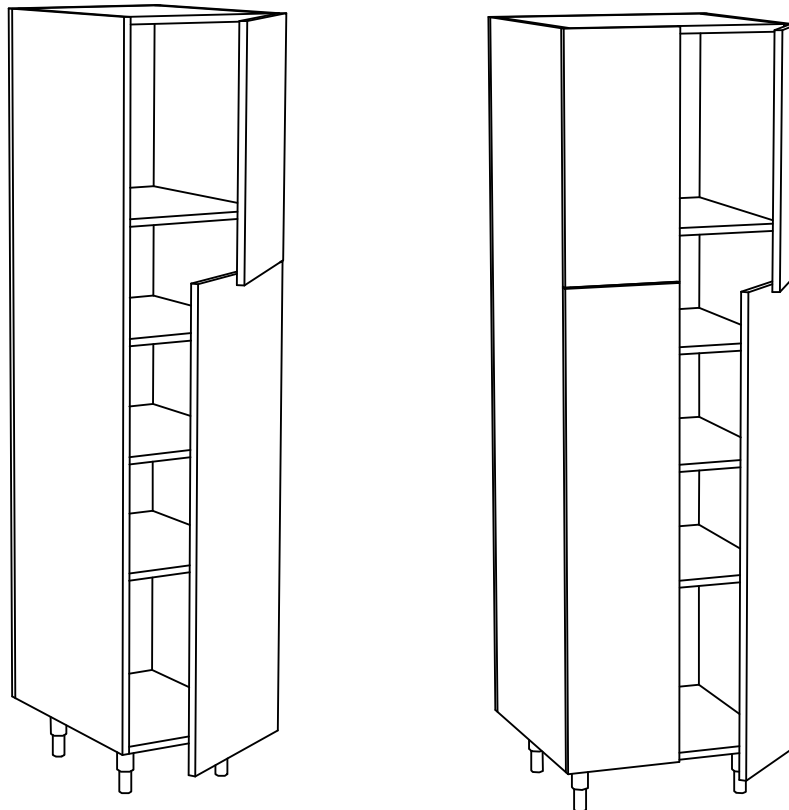

- Available in heights 84", 90", and 96". The size includes the cabinet box and 4.5" stainless steel adjustable legs.
- 24" Depth cabinet boxes only, 24.75 includes doors.
- 4 Full-depth adjustable shelves.
- Fully integrated back panels are standard on all Endura cabinets.
- Optional Décor End and Back panels are available to match door profiles for standalone or island installation. Décor End and Back panels complement the door profile and are factory installed. To order, choose SKUs with DL (Décor Left), DR (Décor Right), or B (Decor Both Ends) in the SKU nomenclature. Décor End Back panels are an accessory purchased separately (pages 140-141) and installed in the field.
- Snap-on toe-kicks are available and sold separately. Toe kick may be ordered and cut in the field.
- Stainless steel handles and pulls are recommended but not included. For more details see page 137.