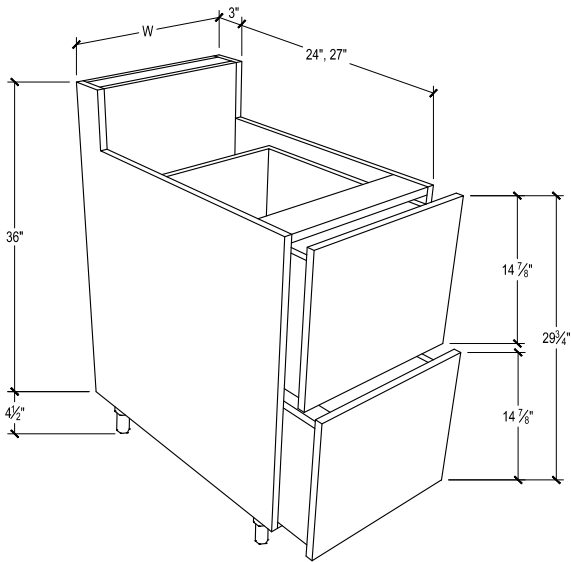

PRODUCT DESCRIPTION

Bar-back multi-drawer, 2 drawers.
FOR OPTIONAL SOFT-CLOSEGLIDE
ADD $200 TO MSRP.

27" DEPTH SKU	W" X H" X D"
EN-BBDB12-2-27	12 x 40-1/2 x 27
EN-BBDB12-2-27-DL	12 x 40-1/2 x 27
EN-BBDB12-2-27-DR	12 x 40-1/2 x 27
EN-BBDB12-2-27-B	12 x 40-1/2 x 27
EN-BBDB15-2-27	15 x 40-1/2 x 27
EN-BBDB15-2-27-DL	15 x 40-1/2 x 27
EN-BBDB15-2-27-DR	15 x 40-1/2 x 27
EN-BBDB15-2-27-B	15 x 40-1/2 x 27
EN-BBDB18-2-27	18 x 40-1/2 x 27
EN-BBDB18-2-27-DL	18 x 40-1/2 x 27
EN-BBDB18-2-27-DR	18 x 40-1/2 x 27
EN-BBDB18-2-27-B	18 x 40-1/2 x 27
EN-BBDB21-2-27	21 x 40-1/2 x 27
EN-BBDB21-2-27-DL	21 x 40-1/2 x 27
EN-BBDB21-2-27-DR	21 x 40-1/2 x 27
EN-BBDB21-2-27-B	21 x 40-1/2 x 27
EN-BBDB24-2-27	24 x 40-1/2 x 27
EN-BBDB24-2-27-DL	24 x 40-1/2 x 27
EN-BBDB24-2-27-DR	24 x 40-1/2 x 27
EN-BBDB24-2-27-B	24 x 40-1/2 x 27