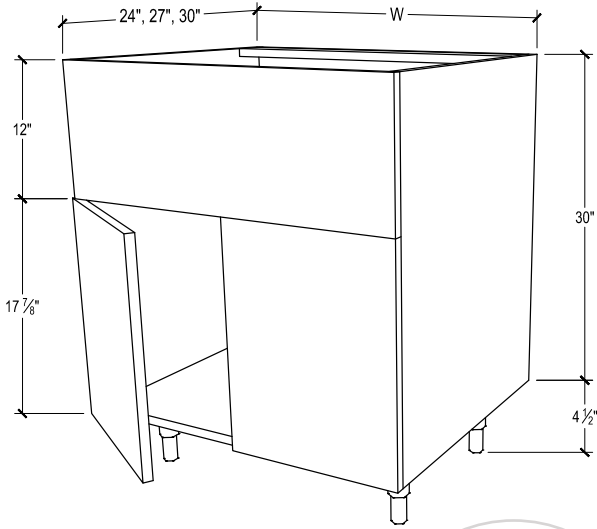

PRODUCT DESCRIPTION

Sink base for Farmhouse or Apron-front sinks, 2 full height doors.

27" DEPTH SKU	W" X H" X D"
EN-FSB30-27	30 x 34-1/2 x 27
EN-FSB30-27-DL	30 x 34-1/2 x 27
EN-FSB30-27-DR	30 x 34-1/2 x 27
EN-FSB30-27-B	30 x 34-1/2 x 27
EN-FSB33-27	33 x 34-1/2 x 27
EN-FSB33-27-DL	33 x 34-1/2 x 27
EN-FSB33-27-DR	33 x 34-1/2 x 27
EN-FSB33-27-B	33 x 34-1/2 x 27
EN-FSB36-27	36 x 34-1/2 x 27
EN-FSB36-27-DL	36 x 34-1/2 x 27
EN-FSB36-27-DR	36 x 34-1/2 x 27
EN-FSB36-27-B	36 x 34-1/2 x 27

NOTE: Includes removable faceplate with 4-quick release clips for easy in-field modifications.