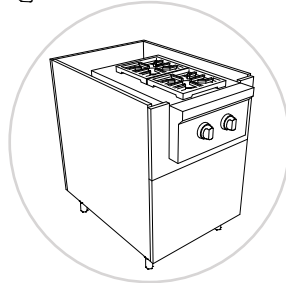

PRODUCT DESCRIPTION

Grill base for grill or side burner, 1 door.

WARNING: All grills and side burners must be installed using an insulated liner to prevent damaging cabinets.

27" DEPTH SKU	W" X H" X D"
EN-BG15-27-L	15 x 34-1/2 x 27
EN-BG15-27-L-DL	15 x 34-1/2 x 27
EN-BG15-27-L-DR	15 x 34-1/2 x 27
EN-BG15-27-L-B	15 x 34-1/2 x 27
EN-BG15-27-R	15 x 34-1/2 x 27
EN-BG15-27-R-DL	15 x 34-1/2 x 27
EN-BG15-27-R-DR	15 x 34-1/2 x 27
EN-BG15-27-R-B	15 x 34-1/2 x 27
EN-BG18-27-L	18 x 34-1/2 x 27
EN-BG18-27-L-DL	18 x 34-1/2 x 27
EN-BG18-27-L-DR	18 x 34-1/2 x 27
EN-BG18-27-L-B	18 x 34-1/2 x 27
EN-BG18-27-R	18 x 34-1/2 x 27
EN-BG18-27-R-DL	18 x 34-1/2 x 27
EN-BG18-27-R-DR	18 x 34-1/2 x 27
EN-BG18-27-R-B	18 x 34-1/2 x 27
EN-BG21-27-L	21 x 34-1/2 x 27
EN-BG21-27-L-DL	21 x 34-1/2 x 27
EN-BG21-27-L-DR	21 x 34-1/2 x 27
EN-BG21-27-L-B	21 x 34-1/2 x 27
EN-BG21-27-R	21 x 34-1/2 x 27
EN-BG21-27-R-DL	21 x 34-1/2 x 27
EN-BG21-27-R-DR	21 x 34-1/2 x 27
EN-BG21-27-R-B	21 x 34-1/2 x 27

NOTE: Includes removable faceplate with 4-quick release clips for easy in-field modifications.

(Continued on next page)