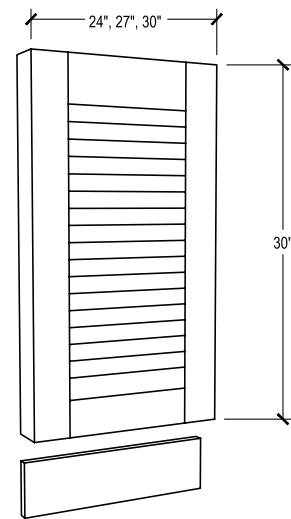

Décor End panels are designed to match the door profiles for standalone or island installation. Order Décor End and Decor End Back panels separately for installation in the field.

PRODUCT DESCRIPTION

Décor end panel, .75" thick HDPE.

12" DEPTH SKU	W" X H" X D"
EN-DE1512	3/4 x 15 x 12
EN-DE2412	3/4 x 24 x 12
EN-DE3012	3/4 x 30 x 12

24" DEPTH SKU	W" X H" X D"
EN-DE1524	3/4 x 15 x 24
EN-DE2424	3/4 x 24 x 24
EN-DE3024	3/4 x 30 x 24

PRODUCT DESCRIPTION

Decor end panel with 3" reveal.
Invert for left or right installation.
Includes a 4-1/2" trimmable toe-kick and hardware.

3" WIDTH SKU	W" X H" X D"
EN-DE334.5-24	3 x 34-1/2 x 24
EN-DE334.5-27	3 x 34-1/2 x 27
EN-DE334.5-30	3 x 34-1/2 x 30

PRODUCT DESCRIPTION

Decor end panel with 6" reveal.
Invert for left or right installation.
Includes 1 Leg Assembly Kit.

6" WIDTH SKU	W" X H" X D"
EN-DE634.5-24	6 x 34-1/2 x 24
EN-DE634.5-27	6 x 34-1/2 x 27
EN-DE634.5-30	6 x 34-1/2 x 30