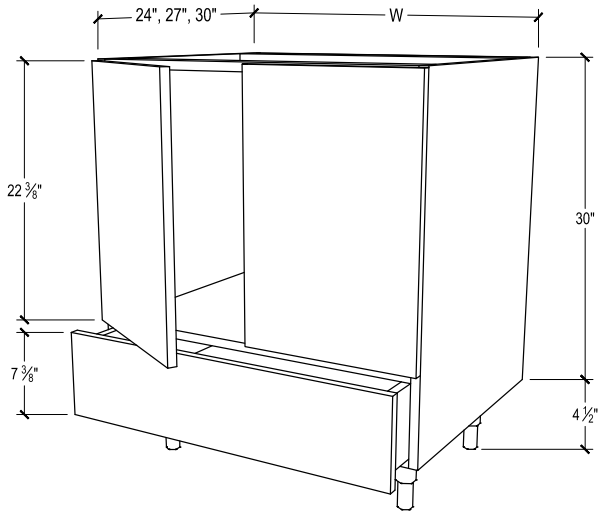

PRODUCT DESCRIPTION

Sink base 2 door, 1 drawer at base.
FOR OPTIONAL SOFT-CLOSE GLIDE
ADD $100 TO MSRP.

27" DEPTH SKU	W" X H" X D"
EN-SBD24-27	24 x 34-1/2 x 27
EN-SBD24-27-DL	24 x 34-1/2 x 27
EN-SBD24-27-DR	24 x 34-1/2 x 27
EN-SBD24-27-B	24 x 34-1/2 x 27
EN-SBD27-27	27 x 34-1/2 x 27
EN-SBD27-27-DL	27 x 34-1/2 x 27
EN-SBD27-27-DR	27 x 34-1/2 x 27
EN-SBD27-27-B	27 x 34-1/2 x 27
EN-SBD30-27	30 x 34-1/2 x 27
EN-SBD30-27-DL	30 x 34-1/2 x 27
EN-SBD30-27-DR	30 x 34-1/2 x 27
EN-SBD30-27-B	30 x 34-1/2 x 27
EN-SBD33-27	33 x 34-1/2 x 27
EN-SBD33-27-DL	33 x 34-1/2 x 27
EN-SBD33-27-DR	33 x 34-1/2 x 27
EN-SBD33-27-B	33 x 34-1/2 x 27
EN-SBD36-27	36 x 34-1/2 x 27
EN-SBD36-27-DL	36 x 34-1/2 x 27
EN-SBD36-27-DR	36 x 34-1/2 x 27
EN-SBD36-27-B	36 x 34-1/2 x 27