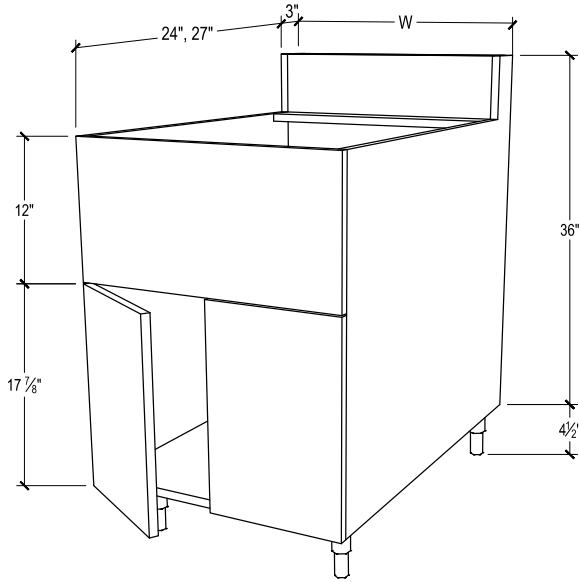

PRODUCT DESCRIPTION

Bar-back sink base for Farmhouse or Apron-front sinks, 2 full height doors.

27" DEPTH SKU	W" X H" X D"
EN-BBFSB30-27	30 x 40-1/2 x 27
EN-BBFSB30-27-DL	30 x 40-1/2 x 27
EN-BBFSB30-27-DR	30 x 40-1/2 x 27
EN-BBFSB30-27-B	30 x 40-1/2 x 27
EN-BBFSB33-27	33 x 40-1/2 x 27
EN-BBFSB33-27-DL	33 x 40-1/2 x 27
EN-BBFSB33-27-DR	33 x 40-1/2 x 27
EN-BBFSB33-27-B	33 x 40-1/2 x 27
EN-BBFSB36-27	36 x 40-1/2 x 27
EN-BBFSB36-27-DL	36 x 40-1/2 x 27
EN-BBFSB36-27-DR	36 x 40-1/2 x 27
EN-BBFSB36-27-B	36 x 40-1/2 x 27

NOTE: Includes removable faceplate with 4-quick release clips for easy in-field modifications.