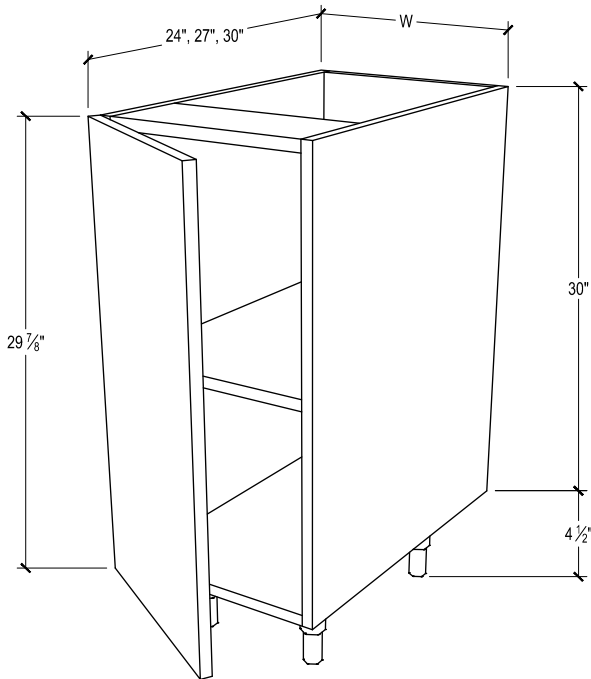

PRODUCT DESCRIPTION

Full height door base, 1 door, includes Rev-a-shelf utensil.

24" DEPTH SKU	W" X H" X D"
EN-B09-LF-UT	9 x 34-1/2 x 24
EN-B09-RF-UT	9 x 34-1/2 x 24
EN-B09-LF-DL-UT	9 x 34-1/2 x 24
EN-B09-LF-DR-UT	9 x 34-1/2 x 24
EN-B09-RF-DL-UT	9 x 34-1/2 x 24
EN-B09-RF-DR-UT	9 x 34-1/2 x 24
EN-B09-LF-B-UT	9 x 34-1/2 x 24
EN-B09-RF-B-UT	9 x 34-1/2 x 24

30" DEPTH SKU	W" X H" X D"
EN-B09-30-LF-UT	9 x 34-1/2 x 30
EN-B09-30-RF-UT	9 x 34-1/2 x 30
EN-B09-30-LF-DL-UT	9 x 34-1/2 x 30
EN-B09-30-RF-DL-UT	9 x 34-1/2 x 30
EN-B09-30-LF-DR-UT	9 x 34-1/2 x 30
EN-B09-30-RF-DR-UT	9 x 34-1/2 x 30
EN-B09-30-RF-B-UT	9 x 34-1/2 x 30
EN-B09-30-LF-B-UT	9 x 34-1/2 x 30

PRODUCT DESCRIPTION

Full height door base, 1 door,
includes a centered tray divider.

24" DEPTH SKU	W" X H" X D"
EN-B09-LF-TD	9 x 34-1/2 x 24
EN-B09-RF-TD	9 x 34-1/2 x 24
EN-B09-LF-DL-TD	9 x 34-1/2 x 24
EN-B09-RF-DL-TD	9 x 34-1/2 x 24
EN-B09-LF-DR-TD	9 x 34-1/2 x 24
EN-B09-RF-DR-TD	9 x 34-1/2 x 24
EN-B09-LF-B-TD	9 x 34-1/2 x 24
EN-B09-RF-B-TD	9 x 34-1/2 x 244

PRODUCT DESCRIPTION

Full height door base, 1 door, includes full-depth adjustable shelf.

24" DEPTH SKU	W" X H" X D"
EN-B09-LF	9 x 34-1/2 x 24
EN-B09-LF-DL	9 x 34-1/2 x 24
EN-B09-LF-DR	9 x 34-1/2 x 24
EN-B09-LF-B	9 x 34-1/2 x 24
EN-B09-RF	9 x 34-1/2 x 24
EN-B09-RF-DL	9 x 34-1/2 x 24
EN-B09-RF-DR	9 x 34-1/2 x 24
EN-B09-RF-B	9 x 34-1/2 x 24
EN-B12-LF	12 x 34-1/2 x 24
EN-B12-LF-DL	12 x 34-1/2 x 24
EN-B12-LF-DR	12 x 34-1/2 x 24
EN-B12-LF-B	12 x 34-1/2 x 24
EN-B12-RF	12 x 34-1/2 x 24
EN-B12-RF-DL	12 x 34-1/2 x 24
EN-B12-RF-DR	12 x 34-1/2 x 24
EN-B12-RF-B	12 x 34-1/2 x 24
EN-B15-LF	15 x 34-1/2 x 24
EN-B15-LF-DL	15 x 34-1/2 x 24
EN-B15-LF-DR	15 x 34-1/2 x 24
EN-B15-LF-B	15 x 34-1/2 x 24
EN-B15-RF	15 x 34-1/2 x 24
EN-B15-RF-DL	15 x 34-1/2 x 24
EN-B15-RF-DR	15 x 34-1/2 x 24
EN-B15-RF-B	15 x 34-1/2 x 24