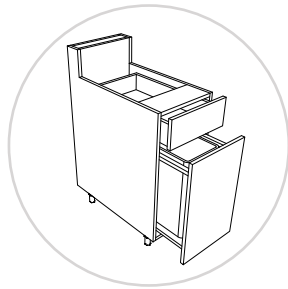

15" Cabinet