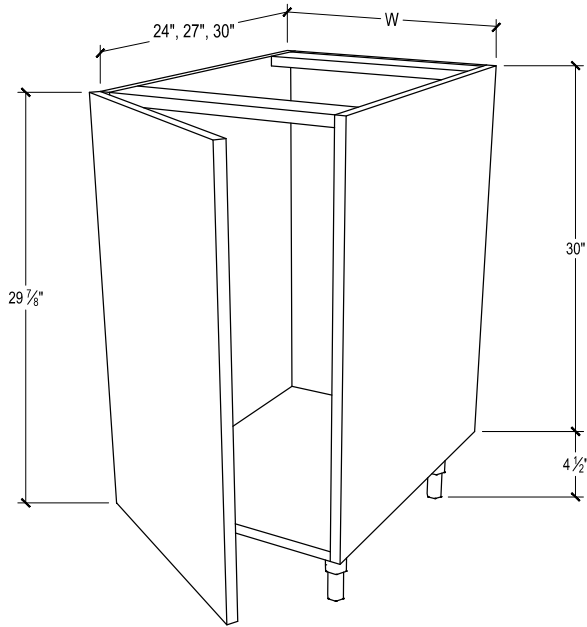

PRODUCT DESCRIPTION

Sink base, 1 full height door.

24" DEPTH SKU	W" X H" X D"
EN-SB15-LF	15 x 34-1/2 x 24
EN-SB15-LF-DL	15 x 34-1/2 x 24
EN-SB15-LF-DR	15 x 34-1/2 x 24
EN-SB15-LF-B	15 x 34-1/2 x 24
EN-SB15-RF	15 x 34-1/2 x 24
EN-SB15-RF-DL	15 x 34-1/2 x 24
EN-SB15-RF-DR	15 x 34-1/2 x 24
EN-SB15-RF-B	15 x 34-1/2 x 24
EN-SB18-LF	18 x 34-1/2 x 24
EN-SB18-LF-DL	18 x 34-1/2 x 24
EN-SB18-LF-DR	18 x 34-1/2 x 24
EN-SB18-LF-B	18 x 34-1/2 x 24
EN-SB18-RF	18 x 34-1/2 x 24
EN-SB18-RF-DL	18 x 34-1/2 x 24
EN-SB18-RF-DR	18 x 34-1/2 x 24
EN-SB18-RF-B	18 x 34-1/2 x 24
EN-SB21-LF	21 x 34-1/2 x 24
EN-SB21-LF-DL	21 x 34-1/2 x 24
EN-SB21-LF-DR	21 x 34-1/2 x 24
EN-SB21-LF-B	21 x 34-1/2 x 24
EN-SB21-RF	21 x 34-1/2 x 24
EN-SB21-RF-DL	21 x 34-1/2 x 24
EN-SB21-RF-DR	21 x 34-1/2 x 24
EN-SB21-RF-B	21 x 34-1/2 x 24