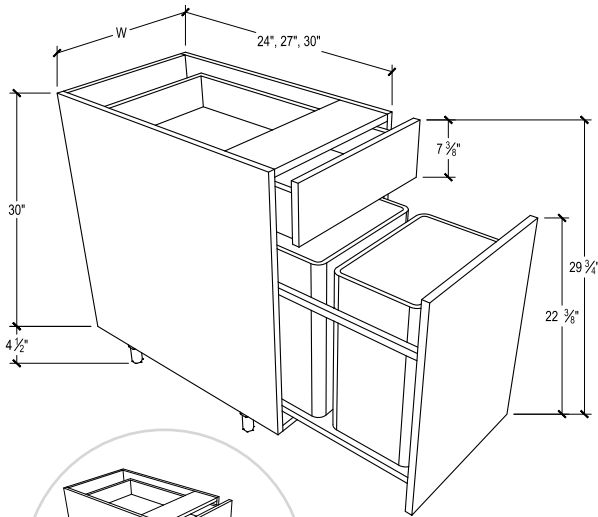

15" Single

PRODUCT DESCRIPTION

Wastebasket, 1 door and 1 drawer.
15" cabinet includes 1 wastebasket
18" and 21" cabinet includes 2 wastebaskets.
FOR OPTIONAL SOFT-CLOSE GLIDE
ADD $300 TO MSRP.

30" DEPTH SKU	W" X H" X D"
EN-BWB15-30-PS	15 x 34-1/2 x 30
EN-BWB15-30-PS-DL	15 x 34-1/2 x 30
EN-BWB15-30-PS-DR	15 x 34-1/2 x 30
EN-BWB15-30-PS-B	15 x 34-1/2 x 30
EN-BWB18-30-PS	18 x 34-1/2 x 30
EN-BWB18-30-PS-DL	18 x 34-1/2 x 30
EN-BWB18-30-PS-DR	18 x 34-1/2 x 30
EN-BWB18-30-PS-B	18 x 34-1/2 x 30
EN-BWB21-30-PS	21 x 34-1/2 x 30
EN-BWB21-30-PS-DL	21 x 34-1/2 x 30
EN-BWB21-30-PS-DR	21 x 34-1/2 x 30
EN-BWB21-30-PS-B	21 x 34-1/2 x 30