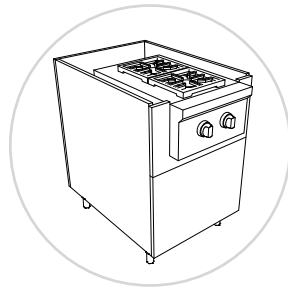

PRODUCT DESCRIPTION

CONTINUED - Grill base for grill or side burner, 1 door.

WARNING: All grills and side burners must be installed using an insulated liner to prevent damaging cabinets.

30" DEPTH SKU	W" X H" X D"
EN-BG15-30-L	15 x 34-1/2 x 30
EN-BG15-30-L-DL	15 x 34-1/2 x 30
EN-BG15-30-L-DR	15 x 34-1/2 x 30
EN-BG15-30-L-B	15 x 34-1/2 x 30
EN-BG15-30-R	15 x 34-1/2 x 30
EN-BG15-30-R-DL	15 x 34-1/2 x 30
EN-BG15-30-R-DR	15 x 34-1/2 x 30
EN-BG15-30-R-B	15 x 34-1/2 x 30
EN-BG18-30-L	18 x 34-1/2 x 30
EN-BG18-30-L-DL	18 x 34-1/2 x 30
EN-BG18-30-L-DR	18 x 34-1/2 x 30
EN-BG18-30-L-B	18 x 34-1/2 x 30
EN-BG18-30-R	18 x 34-1/2 x 30
EN-BG18-30-R-DL	18 x 34-1/2 x 30
EN-BG18-30-R-DR	18 x 34-1/2 x 30
EN-BG18-30-R-B	18 x 34-1/2 x 30
EN-BG21-30-L	21 x 34-1/2 x 30
EN-BG21-30-L-DL	21 x 34-1/2 x 30
EN-BG21-30-L-DR	21 x 34-1/2 x 30
EN-BG21-30-L-B	21 x 34-1/2 x 30
EN-BG21-30-R	21 x 34-1/2 x 30

NOTE: Includes removable faceplate with 4-quick release clips for easy in-field modifications.