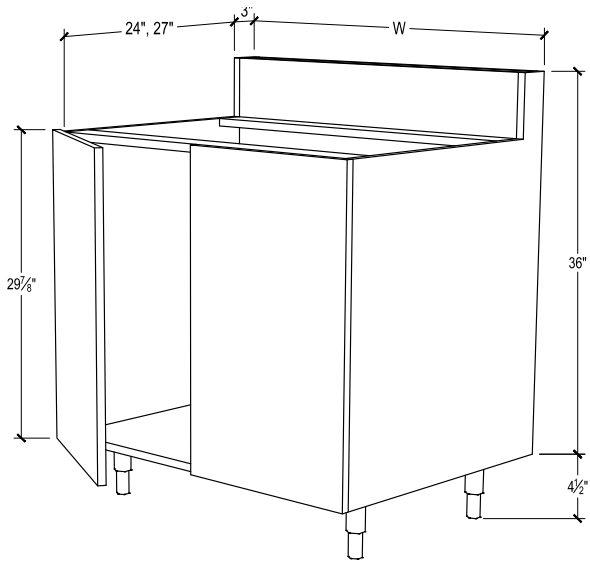

PRODUCT DESCRIPTION

Bar-back sink base, 2 full height doors.

27" DEPTH SKU	W" X H" X D"
EN-BBSB24-27-SF	24 x 40-1/2 x 27
EN-BBSB24-27-SF-DL	24 x 40-1/2 x 27
EN-BBSB24-27-SF-DR	24 x 40-1/2 x 27
EN-BBSB24-27-SF-B	24 x 40-1/2 x 27
EN-BBSB27-27-SF	27 x 40-1/2 x 27
EN-BBSB27-27-SF-DL	27 x 40-1/2 x 27
EN-BBSB27-27-SF-DR	27 x 40-1/2 x 27
EN-BBSB27-27-SF-B	27 x 40-1/2 x 27
EN-BBSB30-27-SF	30 x 40-1/2 x 27
EN-BBSB30-27-SF-DL	30 x 40-1/2 x 27
EN-BBSB30-27-SF-DR	30 x 40-1/2 x 27
EN-BBSB30-27-SF-B	30 x 40-1/2 x 27
EN-BBSB33-27-SF	33 x 40-1/2 x 27
EN-BBSB33-27-SF-DL	33 x 40-1/2 x 27
EN-BBSB33-27-SF-DR	33 x 40-1/2 x 27
EN-BBSB33-27-SF-B	33 x 40-1/2 x 27
EN-BBSB36-27-SF	36 x 40-1/2 x 27
EN-BBSB36-27-SF-DL	36 x 40-1/2 x 27
EN-BBSB36-27-SF-DR	36 x 40-1/2 x 27
EN-BBSB36-27-SF-B	36 x 40-1/2 x 27