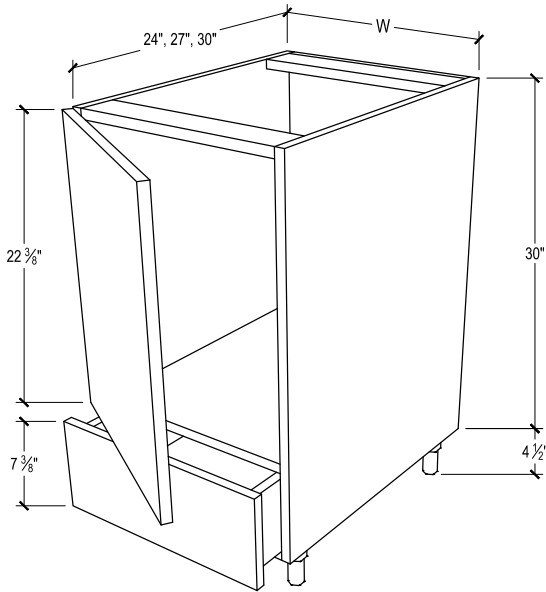

PRODUCT DESCRIPTION

Sink base 1 door and 1 drawer at base.
FOR OPTIONAL SOFT-CLOSE GLIDE
ADD $100 TO MSRP.

30" DEPTH SKU	W" X H" X D"
EN-SBD15-30-L	15 x 34-1/2 x 30
EN-SBD15-30-L-DL	15 x 34-1/2 x 30
EN-SBD15-30-L-DR	15 x 34-1/2 x 30
EN-SBD15-30-L-B	15 x 34-1/2 x 30
EN-SBD15-30-R	15 x 34-1/2 x 30
EN-SBD15-30-R-DL	15 x 34-1/2 x 30
EN-SBD15-30-R-DR	15 x 34-1/2 x 30
EN-SBD15-30-R-B	15 x 34-1/2 x 30
EN-SBD18-30-L	18 x 34-1/2 x 30
EN-SBD18-30-L-DL	18 x 34-1/2 x 30
EN-SBD18-30-L-DR	18 x 34-1/2 x 30
EN-SBD18-30-L-B	18 x 34-1/2 x 30
EN-SBD18-30-R	18 x 34-1/2 x 30
EN-SBD18-30-R-DL	18 x 34-1/2 x 30
EN-SBD18-30-R-DR	18 x 34-1/2 x 30
EN-SBD18-30-R-B	18 x 34-1/2 x 30
EN-SBD21-30-L	21 x 34-1/2 x 30
EN-SBD21-30-L-DL	21 x 34-1/2 x 30
EN-SBD21-30-L-DR	21 x 34-1/2 x 30
EN-SBD21-30-L-B	21 x 34-1/2 x 30
EN-SBD21-30-R	21 x 34-1/2 x 30
EN-SBD21-30-R-DL	21 x 34-1/2 x 30
EN-SBD21-30-R-DR	21 x 34-1/2 x 30
EN-SBD21-30-R-B	21 x 34-1/2 x 30