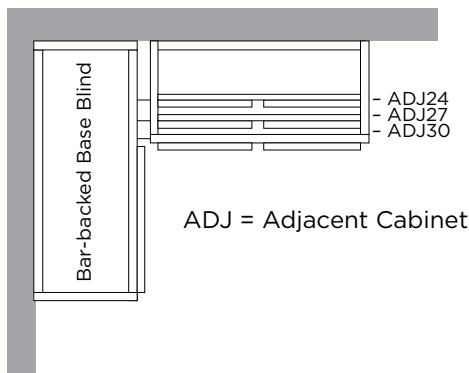

PRODUCT DESCRIPTION

CONTINUED - Bar-back blind corner, 1 door, includes half-depth adjustable shelf and 6" x 30" filler overlay.

30" DEPTH SKU	W" X H" X D"
EN-BBBBC39-30-LF-ADJ24	39 x 40-1/2 x 30
EN-BBBBC39-30-LF-ADJ27	39 x 40-1/2 x 30
EN-BBBBC39-30-LF-DR-ADJ24	39 x 40-1/2 x 30
EN-BBBBC39-30-LF-DR-ADJ27	39 x 40-1/2 x 30
EN-BBBBC39-30-RF-ADJ24	39 x 40-1/2 x 30
EN-BBBBC39-30-RF-ADJ27	39 x 40-1/2 x 30
EN-BBBBC39-30-RF-DL-ADJ24	39 x 40-1/2 x 30
EN-BBBBC39-30-RF-DL-ADJ27	39 x 40-1/2 x 30
EN-BBBBC42-30-LF-ADJ24	42 x 40-1/2 x 30
EN-BBBBC42-30-LF-ADJ27	42 x 40-1/2 x 30
EN-BBBBC42-30-LF-ADJ30	42 x 40-1/2 x 30
EN-BBBBC42-30-LF-DR-ADJ24	42 x 40-1/2 x 30
EN-BBBBC42-30-LF-DR-ADJ27	42 x 40-1/2 x 30
EN-BBBBC42-30-LF-DR-ADJ30	42 x 40-1/2 x 30
EN-BBBBC42-30-RF-ADJ24	42 x 40-1/2 x 30
EN-BBBBC42-30-RF-ADJ27	42 x 40-1/2 x 30
EN-BBBBC42-30-RF-ADJ30	42 x 40-1/2 x 30
EN-BBBBC42-30-RF-DL-ADJ24	42 x 40-1/2 x 30
EN-BBBBC42-30-RF-DL-ADJ27	42 x 40-1/2 x 30
EN-BBBBC42-30-RF-DL-ADJ30	42 x 40-1/2 x 30
EN-BBBBC45-30-LF-ADJ24	45 x 40-1/2 x 30
EN-BBBBC45-30-LF-ADJ27	45 x 40-1/2 x 30
EN-BBBBC45-30-LF-ADJ30	45 x 40-1/2 x 30
EN-BBBBC45-30-LF-DR-ADJ24	45 x 40-1/2 x 30
EN-BBBBC45-30-LF-DR-ADJ27	45 x 40-1/2 x 30
EN-BBBBC45-30-LF-DR-ADJ30	45 x 40-1/2 x 30
EN-BBBBC45-30-RF-ADJ24	45 x 40-1/2 x 30
EN-BBBBC45-30-RF-ADJ27	45 x 40-1/2 x 30
EN-BBBBC45-30-RF-ADJ30	45 x 40-1/2 x 30
EN-BBBBC45-30-RF-DL-ADJ24	45 x 40-1/2 x 30
EN-BBBBC45-30-RF-DL-ADJ27	45 x 40-1/2 x 30
EN-BBBBC45-30-RF-DL-ADJ30	45 x 40-1/2 x 30