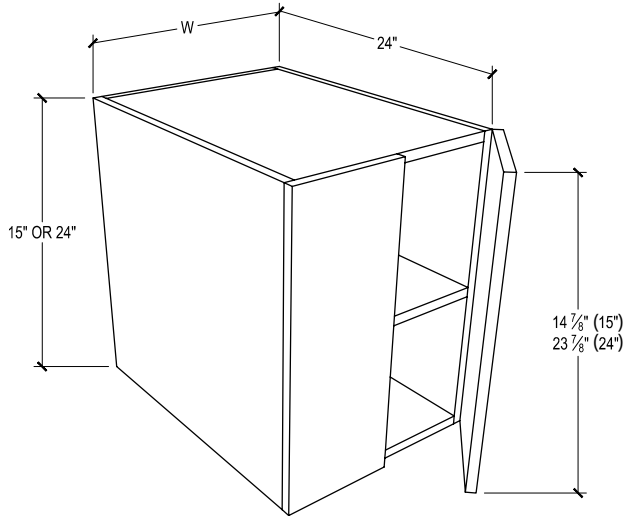

PRODUCT DESCRIPTION

Wall cabinet, 2 doors.
15" cabinet - no shelf
24" cabinet - 1 full-depth adjustable shelf

15" HEIGHT SKU	W" X H" X D"
EN-W2415-24	24 x 15 x 24
EN-W2415-24-DL	24 x 15 x 24
EN-W2415-24-DR	24 x 15 x 24
EN-W2415-24-B	24 x 15 x 24
EN-W2715-24	27 x 15 x 24
EN-W2715-24-DL	27 x 15 x 24
EN-W2715-24-DR	27 x 15 x 24
EN-W2715-24-B	27 x 15 x 24
EN-W3015-24	30 x 15 x 24
EN-W3015-24-DL	30 x 15 x 24
EN-W3015-24-DR	30 x 15 x 24
EN-W3015-24-B	30 x 15 x 24
EN-W3615-24	36 x 15 x 24
EN-W3615-24-DL	36 x 15 x 24
EN-W3615-24-DR	36 x 15 x 24
EN-W3615-24-B	36 x 15 x 24

24" HEIGHT SKU	W" X H" X D"
EN-W2424-24	24 x 24 x 24
EN-W2424-24-DL	24 x 24 x 24
EN-W2424-24-DR	24 x 24 x 24
EN-W2424-24-B	24 x 24 x 24
EN-W2724-24	27 x 24 x 24
EN-W2724-24-DL	27 x 24 x 24
EN-W2724-24-DR	27 x 24 x 24
EN-W2724-24-B	27 x 24 x 24
EN-W3024-24	30 x 24 x 24
EN-W3024-24-DL	30 x 24 x 24
EN-W3024-24-DR	30 x 24 x 24
EN-W3024-24-B	30 x 24 x 24
EN-W3624-24	36 x 24 x 24
EN-W3624-24-DL	36 x 24 x 24
EN-W3624-24-DR	36 x 24 x 24
EN-W3624-24-B	36 x 24 x 24