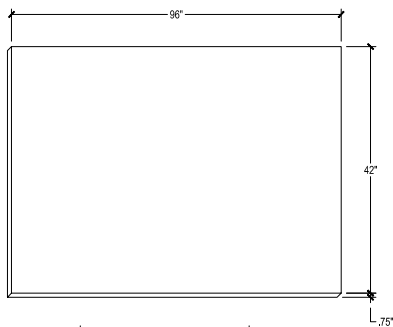

PRODUCT DESCRIPTION

Finished side panel, .75" thick HDPE

12" DEPTH SKU	W" X H" X D"
EN-FP1512	3/4 x 15 x 12
EN-FP2412	3/4 x 24 x 12
EN-FP3012	3/4 x 30 x 12

24" DEPTH SKU

W" X H" X D"

EN-FP1524	3/4 x 15 x 24
EN-FP2424	3/4 x 24 x 24
EN-FP3024	3/4 x 30 x 24

PRODUCT DESCRIPTION

Finished panel, .75" thick HDPE.
Cut to size in the field.

96" WIDTH SKU	W" X H" X D"
EN-FP4296	3/4 x 42 x 96

PRODUCT DESCRIPTION

Finished side panel with 3" reveal. Invert for left or right installation. Includes a 4-1/2" trimmable toe-kick and hardware.

3" WIDTH SKU	W" X H" X D"
EN-FP334.5-24	3 x 34-1/2 x 24
EN-FP334.5-27	3 x 34-1/2 x 27
EN-FP334.5-30	3 x 34-1/2 x 30

PRODUCT DESCRIPTION

Finished side panel with 6" reveal. Invert for left or right installation. Includes 1 Leg Assembly Kit.

6" WIDTH SKU	W" X H" X D"
EN-FP634.5-24	6 x 34-1/2 x 24
EN-FP634.5-27	6 x 34-1/2 x 27
EN-FP634.5-30	6 x 34-1/2 x 30