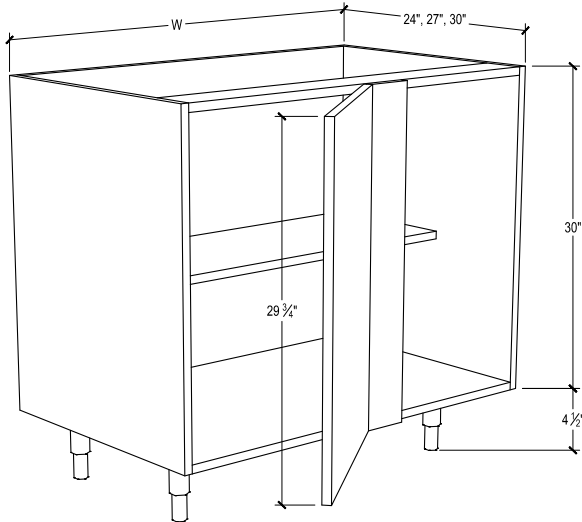

(Shown as a right return.)

ADJACENT CABINET	REQUIRED PULL			
	DEPTH	BBC39	BBC42	BBC45
24, 27, 30	0	3"	6"	

PRODUCT DESCRIPTION

Blind corner, 1 door, includes half-depth adjustable shelf and 6"x30" filler overlay. Cabinet can be pulled for exact fit.

24" DEPTH SKU	W" X H" X D"
EN-BBC39-LF	39 x 34-1/2 x 24
EN-BBC39-LF-DL	39 x 34-1/2 x 24
EN-BBC39-LF-DR	39 x 34-1/2 x 24
EN-BBC39-LF-B	39 x 34-1/2 x 24
EN-BBC39-RF	39 x 34-1/2 x 24
EN-BBC39-RF-DL	39 x 34-1/2 x 24
EN-BBC39-RF-DR	39 x 34-1/2 x 24
EN-BBC39-RF-B	39 x 34-1/2 x 24
EN-BBC42-LF	42 x 34-1/2 x 24
EN-BBC42-LF-DL	42 x 34-1/2 x 24
EN-BBC42-LF-DR	42 x 34-1/2 x 24
EN-BBC42-LF-B	42 x 34-1/2 x 24
EN-BBC42-RF	42 x 34-1/2 x 24
EN-BBC42-RF-DL	42 x 34-1/2 x 24
EN-BBC42-RF-DR	42 x 34-1/2 x 24
EN-BBC42-RF-B	42 x 34-1/2 x 24
EN-BBC45-LF	45 x 34-1/2 x 24
EN-BBC45-LF-DL	45 x 34-1/2 x 24
EN-BBC45-LF-DR	45 x 34-1/2 x 24
EN-BBC45-LF-B	45 x 34-1/2 x 24
EN-BBC45-RF	45 x 34-1/2 x 24
EN-BBC45-RF-DL	45 x 34-1/2 x 24
EN-BBC45-RF-DR	45 x 34-1/2 x 24
EN-BBC45-RF-B	45 x 34-1/2 x 24