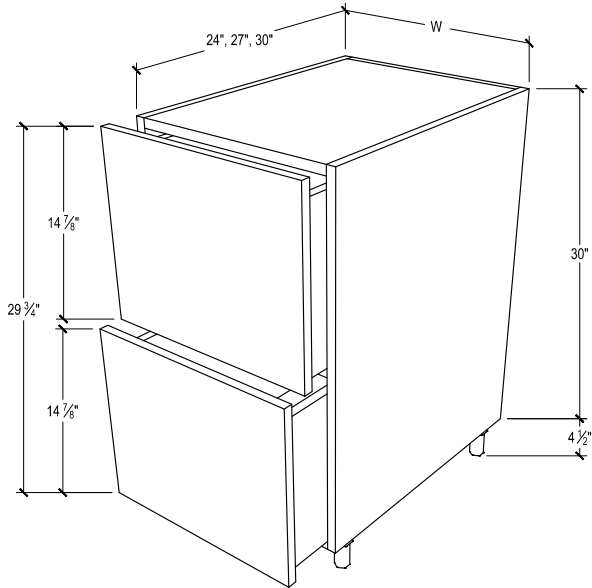

PRODUCT DESCRIPTION

Multi-drawer, 2 drawers.
FOR OPTIONAL SOFT-CLOSE METAL GLIDE
ADD $200 TO MSRP.

30" DEPTH SKU	W" X H" X D"
EN-DB12-2-30	12 x 34-1/2 x 30
EN-DB12-2-30-DL	12 x 34-1/2 x 30
EN-DB12-2-30-DR	12 x 34-1/2 x 30
EN-DB12-2-30-B	12 x 34-1/2 x 30
EN-DB15-2-30	15 x 34-1/2 x 30
EN-DB15-2-30-DL	15 x 34-1/2 x 30
EN-DB15-2-30-DR	15 x 34-1/2 x 30
EN-DB15-2-30-B	15 x 34-1/2 x 30
EN-DB18-2-30	18 x 34-1/2 x 30
EN-DB18-2-30-DL	18 x 34-1/2 x 30
EN-DB18-2-30-DR	18 x 34-1/2 x 30
EN-DB18-2-30-B	18 x 34-1/2 x 30
EN-DB21-2-30	21 x 34-1/2 x 30
EN-DB21-2-30-DL	21 x 34-1/2 x 30
EN-DB21-2-30-DR	21 x 34-1/2 x 30
EN-DB21-2-30-B	21 x 34-1/2 x 30
EN-DB24-2-30	24 x 34-1/2 x 30
EN-DB24-2-30-DL	24 x 34-1/2 x 30
EN-DB24-2-30-DR	24 x 34-1/2 x 30
EN-DB24-2-30-B	24 x 34-1/2 x 30