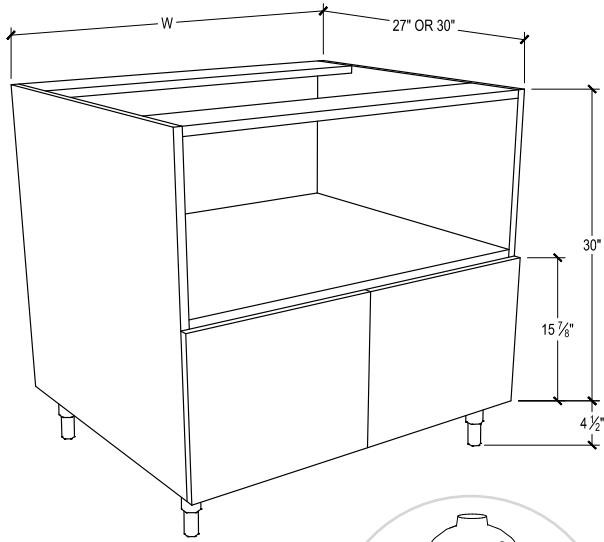

PRODUCT DESCRIPTION

CONTINUED - Egg/Kamado grill base, 2 doors.

WARNING: To prevent damage from extreme heat, it is essential to place an additional 1-1/4 inch layer of non-combustible material between the bottom of the grill and the grill support shelf. Additionally, apply the same protective material to the side walls surrounding the grill.

30" DEPTH SKU	W" X H" X D"
EN-BGE24-30	24 x 34-1/2 x 30
EN-BGE24-30-DL	24 x 34-1/2 x 30
EN-BGE24-30-DR	24 x 34-1/2 x 30
EN-BGE24-30-B	24 x 34-1/2 x 30
EN-BGE27-30	27 x 34-1/2 x 30
EN-BGE27-30-DL	27 x 34-1/2 x 30
EN-BGE27-30-DR	27 x 34-1/2 x 30
EN-BGE27-30-B	27 x 34-1/2 x 30
EN-BGE30-30	30 x 34-1/2 x 30
EN-BGE30-30-DL	30 x 34-1/2 x 30
EN-BGE30-30-DR	30 x 34-1/2 x 30
EN-BGE30-30-B	30 x 34-1/2 x 30
EN-BGE33-30	33 x 34-1/2 x 30
EN-BGE33-30-DL	33 x 34-1/2 x 30
EN-BGE33-30-DR	33 x 34-1/2 x 30
EN-BGE33-30-B	33 x 34-1/2 x 30
EN-BGE36-30	36 x 34-1/2 x 30
EN-BGE36-30-DL	36 x 34-1/2 x 30
EN-BGE36-30-DR	36 x 34-1/2 x 30
EN-BGE36-30-B	36 x 34-1/2 x 30

PRODUCT DESCRIPTION

36" Egg/Kamado grill base, 1 drawer.

Available only with integrated poly-glide system.

WARNING: To prevent damage from extreme heat, it is essential to place an additional 1-1/4 inch layer of non-combustible material between the bottom of the grill and the grill support shelf. Additionally, apply the same protective material to the side walls surrounding the grill.

36" DEPTH SKU	W" X H" X D"
EN-BGED3615-36	36 x 19-1/2 x 36