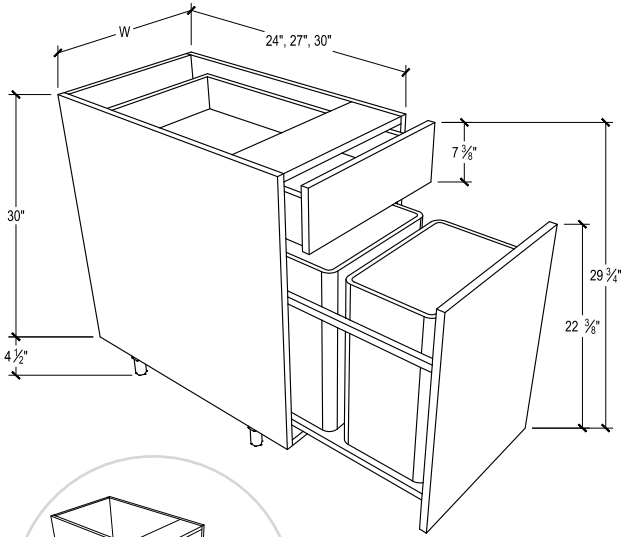

15" Single

PRODUCT DESCRIPTION

Wastebasket, 1 pullout, full height door.
15" cabinet includes 1 wastebasket
18" and 21" cabinet includes 2 wastebaskets.
FOR OPTIONAL SOFT-CLOSE GLIDE
ADD $200 TO MSRP.

30" DEPTH SKU	W" X H" X D"
EN-BWB15-30-PF	15 x 34-1/2 x 30
EN-BWB15-30-PF-DL	15 x 34-1/2 x 30
EN-BWB15-30-PF-DR	15 x 34-1/2 x 30
EN-BWB15-30-PF-B	15 x 34-1/2 x 30
EN-BWB18-30-PF	18 x 34-1/2 x 30
EN-BWB18-30-PF-DL	18 x 34-1/2 x 30
EN-BWB18-30-PF-DR	18 x 34-1/2 x 30
EN-BWB18-30-PF-B	18 x 34-1/2 x 30
EN-BWB21-30-PF	21 x 34-1/2 x 30
EN-BWB21-30-PF-DL	21 x 34-1/2 x 30
EN-BWB21-30-PF-DR	21 x 34-1/2 x 30
EN-BWB21-30-PF-B	21 x 34-1/2 x 30