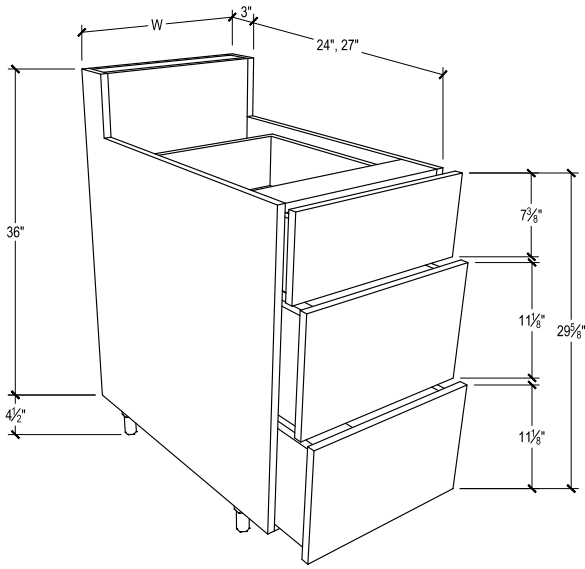

PRODUCT DESCRIPTION

Bar-back multi-drawer, 3 drawers.
FOR OPTIONAL SOFT-CLOSE GLIDE
ADD $300 TO MSRP.

27" DEPTH SKU	W" X H" X D"
EN-BBDB12-3-27	12 x 40-1/2 x 27
EN-BBDB12-3-27-DL	12 x 40-1/2 x 27
EN-BBDB12-3-27-DR	12 x 40-1/2 x 27
EN-BBDB12-3-27-B	12 x 40-1/2 x 27
EN-BBDB15-3-27	15 x 40-1/2 x 27
EN-BBDB15-3-27-DL	15 x 40-1/2 x 27
EN-BBDB15-3-27-DR	15 x 40-1/2 x 27
EN-BBDB15-3-27-B	15 x 40-1/2 x 27
EN-BBDB18-3-27	18 x 40-1/2 x 27
EN-BBDB18-3-27-DL	18 x 40-1/2 x 27
EN-BBDB18-3-27-DR	18 x 40-1/2 x 27
EN-BBDB18-3-27-B	18 x 40-1/2 x 27
EN-BBDB21-3-27	21 x 40-1/2 x 27
EN-BBDB21-3-27-DL	21 x 40-1/2 x 27
EN-BBDB21-3-27-DR	21 x 40-1/2 x 27
EN-BBDB21-3-27-B	21 x 40-1/2 x 27
EN-BBDB24-3-27-DL	24 x 40-1/2 x 27
EN-BBDB24-3-27	24 x 40-1/2 x 27
EN-BBDB24-3-27-DR	24 x 40-1/2 x 27
EN-BBDB24-3-27-B	24 x 40-1/2 x 27