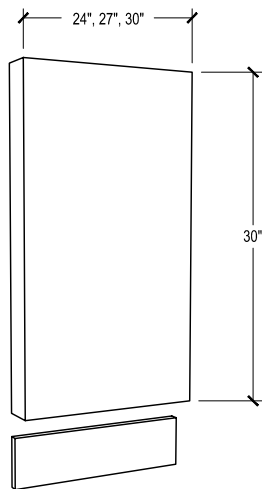

PRODUCT DESCRIPTION

Finished side panel, .75" thick HDPE

12" DEPTH SKU	W" X H" X D"
EN-FP1512	3/4 x 15 x 12
EN-FP2412	3/4 x 24 x 12
EN-FP3012	3/4 x 30 x 12

24" DEPTH SKU

W" X H" X D"

EN-FP1524	3/4 x 15 x 24
EN-FP2424	3/4 x 24 x 24
EN-FP3024	3/4 x 30 x 24

PRODUCT DESCRIPTION

Finished panel, .75" thick HDPE.
Cut to size in the field.

96" WIDTH SKU	W" X H" X D"
EN-FP4296	3/4 x 42 x 96

PRODUCT DESCRIPTION

Finished side panel with 3" reveal. Invert for left or right installation. Includes a 4-1/2" trimmable toe-kick and hardware.

3" WIDTH SKU	W" X H" X D"
EN-FP334.5-24	3 x 34-1/2 x 24
EN-FP334.5-27	3 x 34-1/2 x 27
EN-FP334.5-30	3 x 34-1/2 x 30

PRODUCT DESCRIPTION

Finished side panel with 6" reveal. Invert for left or right installation. Includes 1 Leg Assembly Kit.

6" WIDTH SKU	W" X H" X D"
EN-FP634.5-24	6 x 34-1/2 x 24
EN-FP634.5-27	6 x 34-1/2 x 27
EN-FP634.5-30	6 x 34-1/2 x 30