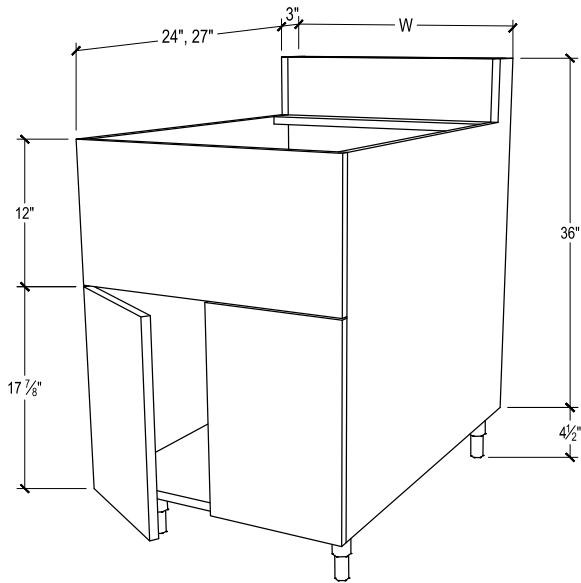

PRODUCT DESCRIPTION

Bar-back sink base for Farmhouse or Apron-front sinks, 2 full height doors.

30" DEPTH SKU	W" X H" X D"
EN-BBFSB30-30	30 x 40-1/2 x 30
EN-BBFSB30-30-DL	30 x 40-1/2 x 30
EN-BBFSB30-30-DR	30 x 40-1/2 x 30
EN-BBFSB30-30-B	30 x 40-1/2 x 30
EN-BBFSB33-30	33 x 40-1/2 x 30
EN-BBFSB33-30-DL	33 x 40-1/2 x 30
EN-BBFSB33-30-DR	33 x 40-1/2 x 30
EN-BBFSB33-30-B	33 x 40-1/2 x 30
EN-BBFSB36-30	36 x 40-1/2 x 30
EN-BBFSB36-30-DL	36 x 40-1/2 x 30
EN-BBFSB36-30-DR	36 x 40-1/2 x 30
EN-BBFSB36-30-B	36 x 40-1/2 x 30

NOTE: Includes removable faceplate with 4-quick release clips for easy in-field modifications.