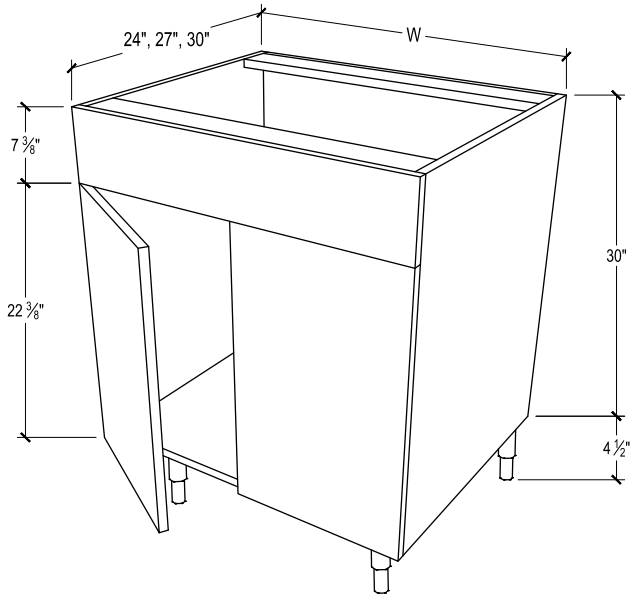

PRODUCT DESCRIPTION

Sink base 2 doors with false drawer front.

27" DEPTH SKU	W" X H" X D"
EN-SB24-27	24 x 34-1/2 x 27
EN-SB24-27-DL	24 x 34-1/2 x 27
EN-SB24-27-DR	24 x 34-1/2 x 27
EN-SB24-27-B	24 x 34-1/2 x 27
EN-SB27-27	27 x 34-1/2 x 27
EN-SB27-27-DL	27 x 34-1/2 x 27
EN-SB27-27-DR	27 x 34-1/2 x 27
EN-SB27-27-B	27 x 34-1/2 x 27
EN-SB30-27	30 x 34-1/2 x 27
EN-SB30-27-DL	30 x 34-1/2 x 27
EN-SB30-27-DR	30 x 34-1/2 x 27
EN-SB30-27-B	30 x 34-1/2 x 27
EN-SB33-27	33 x 34-1/2 x 27
EN-SB33-27-DL	33 x 34-1/2 x 27
EN-SB33-27-DR	33 x 34-1/2 x 27
EN-SB33-27-B	33 x 34-1/2 x 27
EN-SB36-27	36 x 34-1/2 x 27
EN-SB36-27-DL	36 x 34-1/2 x 27
EN-SB36-27-DR	36 x 34-1/2 x 27
EN-SB36-27-B	36 x 34-1/2 x 27