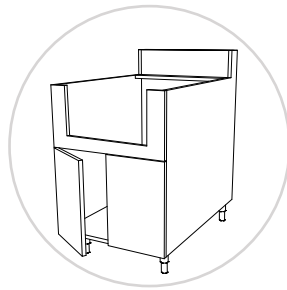

PRODUCT DESCRIPTION

Bar-back sink base for Farmhouse or Apron-front sinks, 2 full height doors.

30" DEPTH SKU	W" X H" X D"
EN-BBFSB30-30	30 x 40-1/2 x 30
EN-BBFSB30-30-DL	30 x 40-1/2 x 30
EN-BBFSB30-30-DR	30 x 40-1/2 x 30
EN-BBFSB30-30-B	30 x 40-1/2 x 30
EN-BBFSB33-30	33 x 40-1/2 x 30
EN-BBFSB33-30-DL	33 x 40-1/2 x 30
EN-BBFSB33-30-DR	33 x 40-1/2 x 30
EN-BBFSB33-30-B	33 x 40-1/2 x 30
EN-BBFSB36-30	36 x 40-1/2 x 30
EN-BBFSB36-30-DL	36 x 40-1/2 x 30
EN-BBFSB36-30-DR	36 x 40-1/2 x 30
EN-BBFSB36-30-B	36 x 40-1/2 x 30

NOTE: Includes removable faceplate with 4-quick release clips for easy in-field modifications.