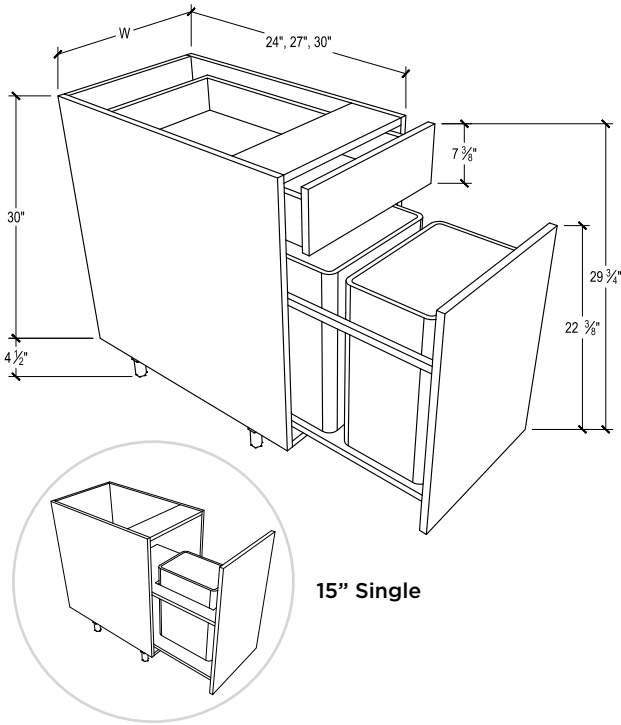

PRODUCT DESCRIPTION

Wastebasket, 1 pullout, full height door.
15" cabinet includes 1 wastebasket
18" and 21" cabinet includes 2 wastebaskets.
FOR OPTIONAL SOFT-CLOSE GLIDE
ADD $200 TO MSRP.

27" DEPTH SKU	W" X H" X D"
EN-BWB15-27-PF	15 x 34-1/2 x 27
EN-BWB15-27-PF-DL	15 x 34-1/2 x 27
EN-BWB15-27-PF-DR	15 x 34-1/2 x 27
EN-BWB15-27-PF-B	15 x 34-1/2 x 27
EN-BWB18-27-PF	18 x 34-1/2 x 27
EN-BWB18-27-PF-DL	18 x 34-1/2 x 27
EN-BWB18-27-PF-DR	18 x 34-1/2 x 27
EN-BWB18-27-PF-B	18 x 34-1/2 x 27
EN-BWB21-27-PF	21 x 34-1/2 x 27
EN-BWB21-27-PF-DL	21 x 34-1/2 x 27
EN-BWB21-27-PF-DR	21 x 34-1/2 x 27
EN-BWB21-27-PF-B	21 x 34-1/2 x 27