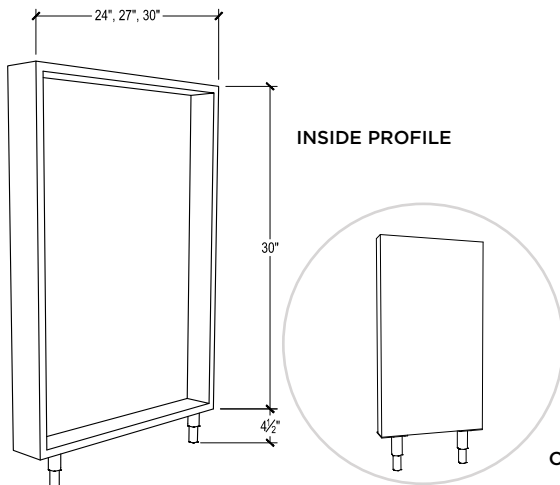

PRODUCT DESCRIPTION

Finished side panel, .75" thick HDPE

12" DEPTH SKU	W" X H" X D"
EN-FP1512	3/4 x 15 x 12
EN-FP2412	3/4 x 24 x 12
EN-FP3012	3/4 x 30 x 12

24" DEPTH SKU

W" X H" X D"

EN-FP1524	3/4 x 15 x 24
EN-FP2424	3/4 x 24 x 24
EN-FP3024	3/4 x 30 x 24

PRODUCT DESCRIPTION

Finished panel, .75" thick HDPE.
Cut to size in the field.

96" WIDTH SKU	W" X H" X D"
EN-FP4296	3/4 x 42 x 96

PRODUCT DESCRIPTION

Finished side panel with 3" reveal. Invert for left or right installation. Includes a 4-1/2" trimmable toe-kick and hardware.

3" WIDTH SKU	W" X H" X D"
EN-FP334.5-24	3 x 34-1/2 x 24
EN-FP334.5-27	3 x 34-1/2 x 27
EN-FP334.5-30	3 x 34-1/2 x 30

PRODUCT DESCRIPTION

Finished side panel with 6" reveal. Invert for left or right installation. Includes 1 Leg Assembly Kit.

6" WIDTH SKU	W" X H" X D"
EN-FP634.5-24	6 x 34-1/2 x 24
EN-FP634.5-27	6 x 34-1/2 x 27
EN-FP634.5-30	6 x 34-1/2 x 30