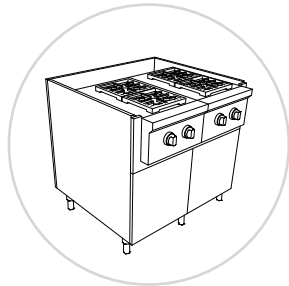

PRODUCT DESCRIPTION

Grill cabinet, for grill or side burner. 2 doors.

WARNING: All grills and side burners must be installed using an insulated liner to prevent damaging cabinets.

27" DEPTH SKU	W" X H" X D"
EN-BG24-27	24 x 34-1/2 x 27
EN-BG24-27-DL	24 x 34-1/2 x 27
EN-BG24-27-DR	24 x 34-1/2 x 27
EN-BG24-27-B	24 x 34-1/2 x 27
EN-BG27-27	27 x 34-1/2 x 27
EN-BG27-27-DL	27 x 34-1/2 x 27
EN-BG27-27-DR	27 x 34-1/2 x 27
EN-BG27-27-B	27 x 34-1/2 x 27
EN-BG30-27	30 x 34-1/2 x 27
EN-BG30-27-DL	30 x 34-1/2 x 27
EN-BG30-27-DR	30 x 34-1/2 x 27
EN-BG30-27-B	30 x 34-1/2 x 27
EN-BG33-27	30 x 34-1/2 x 27
EN-BG33-27-DL	33 x 34-1/2 x 27
EN-BG33-27-DR	33 x 34-1/2 x 27
EN-BG33-27-B	33 x 34-1/2 x 27
EN-BG36-27	36 x 34-1/2 x 27
EN-BG36-27-DL	36 x 34-1/2 x 27
EN-BG36-27-DR	36 x 34-1/2 x 27
EN-BG36-27-B	36 x 34-1/2 x 27
EN-BG39-27	39 x 34-1/2 x 27
EN-BG39-27-DL	39 x 34-1/2 x 27
EN-BG39-27-DR	39 x 34-1/2 x 27
EN-BG39-27-B	39 x 34-1/2 x 27
EN-BG42-27	42 x 34-1/2 x 27
EN-BG42-27-DL	42 x 34-1/2 x 27
EN-BG42-27-DR	42 x 34-1/2 x 27
EN-BG42-27-B	42 x 34-1/2 x 27

NOTE: Includes removable faceplate with 4-quick release clips for easy in-field modifications.

(Continued on next page)