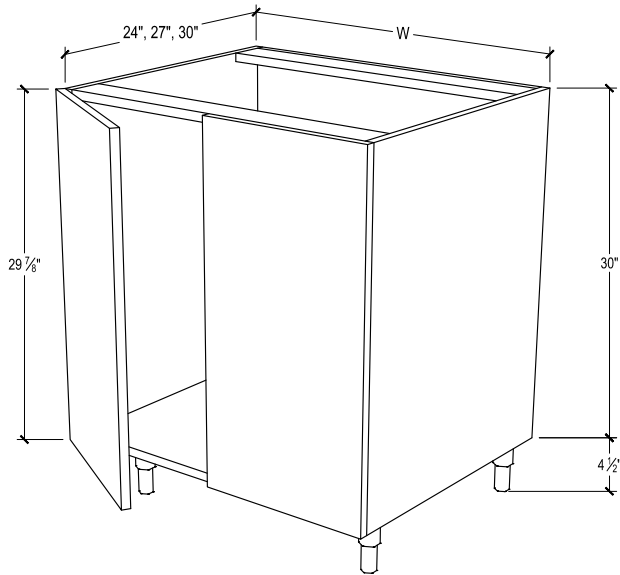

PRODUCT DESCRIPTION

Sink base, 2 full height doors.

27" DEPTH SKU	W" X H" X D"
EN-SB24-27-SF	24 x 34-1/2 x 27
EN-SB24-27-SF-DL	24 x 34-1/2 x 27
EN-SB24-27-SF-DR	24 x 34-1/2 x 27
EN-SB24-27-SF-B	24 x 34-1/2 x 27
EN-SB27-27-SF	27 x 34-1/2 x 27
EN-SB27-27-SF-DL	27 x 34-1/2 x 27
EN-SB27-27-SF-DR	27 x 34-1/2 x 27
EN-SB27-27-SF-B	27 x 34-1/2 x 27
EN-SB30-27-SF	30 x 34-1/2 x 27
EN-SB30-27-SF-DL	30 x 34-1/2 x 27
EN-SB30-27-SF-DR	30 x 34-1/2 x 27
EN-SB30-27-SF-B	30 x 34-1/2 x 27
EN-SB33-27-SF	33 x 34-1/2 x 27
EN-SB33-27-SF-DL	33 x 34-1/2 x 27
EN-SB33-27-SF-DR	33 x 34-1/2 x 27
EN-SB33-27-SF-B	33 x 34-1/2 x 27
EN-SB36-27-SF	36 x 34-1/2 x 27
EN-SB36-27-SF-DL	36 x 34-1/2 x 27
EN-SB36-27-SF-DR	36 x 34-1/2 x 27
EN-SB36-27-SF-B	36 x 34-1/2 x 27