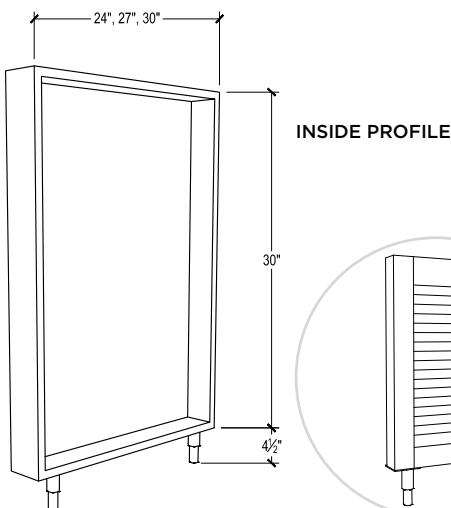

Décor End panels are designed to match the door profiles for standalone or island installation. Order Décor End and Decor End Back panels separately for installation in the field.

PRODUCT DESCRIPTION

Décor end panel, .75" thick HDPE.

12" DEPTH SKU	W" X H" X D"
EN-DE1512	3/4 x 15 x 12
EN-DE2412	3/4 x 24 x 12
EN-DE3012	3/4 x 30 x 12

24" DEPTH SKU	W" X H" X D"
EN-DE1524	3/4 x 15 x 24
EN-DE2424	3/4 x 24 x 24
EN-DE3024	3/4 x 30 x 24

PRODUCT DESCRIPTION

Decor end panel with 3" reveal.
Invert for left or right installation.
Includes a 4-1/2" trimmable toe-kick and hardware.

3" WIDTH SKU	W" X H" X D"
EN-DE334.5-24	3 x 34-1/2 x 24
EN-DE334.5-27	3 x 34-1/2 x 27
EN-DE334.5-30	3 x 34-1/2 x 30

PRODUCT DESCRIPTION

Decor end panel with 6" reveal.
Invert for left or right installation.
Includes 1 Leg Assembly Kit.

6" WIDTH SKU	W" X H" X D"
EN-DE634.5-24	6 x 34-1/2 x 24
EN-DE634.5-27	6 x 34-1/2 x 27
EN-DE634.5-30	6 x 34-1/2 x 30