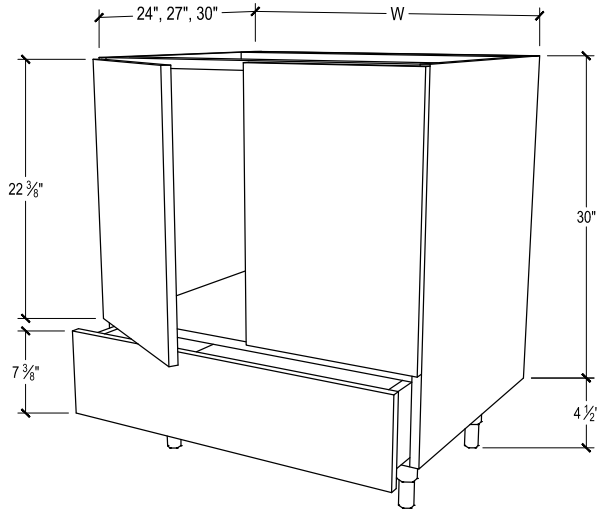

PRODUCT DESCRIPTION

Sink base 2 door, 1 drawer at base.
FOR OPTIONAL SOFT-CLOSE GLIDE
ADD $100 TO MSRP.

24" DEPTH SKU	W" X H" X D"
EN-SBD24	24 x 34-1/2 x 24
EN-SBD24-DL	24 x 34-1/2 x 24
EN-SBD24-DR	24 x 34-1/2 x 24
EN-SBD24-B	24 x 34-1/2 x 24
EN-SBD27	27 x 34-1/2 x 24
EN-SBD27-DL	27 x 34-1/2 x 24
EN-SBD27-DR	27 x 34-1/2 x 24
EN-SBD27-B	27 x 34-1/2 x 24
EN-SBD30	30 x 34-1/2 x 24
EN-SBD30-DL	30 x 34-1/2 x 24
EN-SBD30-DR	30 x 34-1/2 x 24
EN-SBD30-B	30 x 34-1/2 x 24
EN-SBD33	33 x 34-1/2 x 24
EN-SBD33-DL	33 x 34-1/2 x 24
EN-SBD33-DR	33 x 34-1/2 x 24
EN-SBD33-B	33 x 34-1/2 x 24
EN-SBD36	36 x 34-1/2 x 24
EN-SBD36-DL	36 x 34-1/2 x 24
EN-SBD36-DR	36 x 34-1/2 x 24
EN-SBD36-B	36 x 34-1/2 x 24