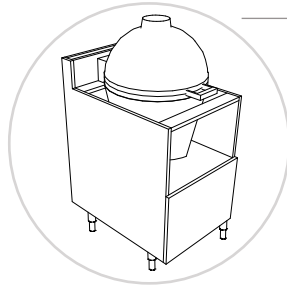

PRODUCT DESCRIPTION

Bar-Back Egg/Kamado grill base, 1 door.

WARNING: To prevent damage from extreme heat, it is crucial to use an additional 1-1/4 layer of non-combustible material between the bottom of the grill and the grill support shelf. In addition, use the same material on the side walls surrounding the grill.

30" DEPTH SKU	W" X H" X D"
EN-BBBGE21-30-L-DL	21 x 40-1/2 x 30
EN-BBBGE21-30-L-DR	21 x 40-1/2 x 30
EN-BBBGE21-30-L	21 x 40-1/2 x 30
EN-BBBGE21-30-L-B	21 x 40-1/2 x 30
EN-BBBGE21-30-R-DL	21 x 40-1/2 x 30
EN-BBBGE21-30-R-DR	21 x 40-1/2 x 30
EN-BBBGE21-30-R	21 x 40-1/2 x 30
EN-BBBGE21-30-R-B	21 x 40-1/2 x 30