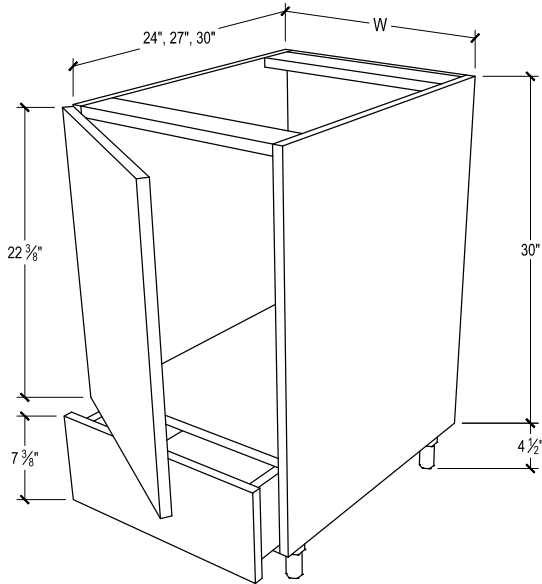

PRODUCT DESCRIPTION

Sink base 1 door and 1 drawer at base.
FOR OPTIONAL SOFT-CLOSE GLIDE
ADD $100 TO MSRP.

24" DEPTH SKU	W" X H" X D"
EN-SBD15-L	15 x 34-1/2 x 24
EN-SBD15-L-DL	15 x 34-1/2 x 24
EN-SBD15-L-DR	15 x 34-1/2 x 24
EN-SBD15-L-B	15 x 34-1/2 x 24
EN-SBD15-R	15 x 34-1/2 x 24
EN-SBD15-R-DL	15 x 34-1/2 x 24
EN-SBD15-R-DR	15 x 34-1/2 x 24
EN-SBD15-R-B	15 x 34-1/2 x 24
EN-SBD18-L	18 x 34-1/2 x 24
EN-SBD18-L-DL	18 x 34-1/2 x 24
EN-SBD18-L-DR	18 x 34-1/2 x 24
EN-SBD18-L-B	18 x 34-1/2 x 24
EN-SBD18-R	18 x 34-1/2 x 24
EN-SBD18-R-DL	18 x 34-1/2 x 24
EN-SBD18-R-DR	18 x 34-1/2 x 24
EN-SBD18-R-B	18 x 34-1/2 x 24
EN-SBD21-L	21 x 34-1/2 x 24
EN-SBD21-L-DL	21 x 34-1/2 x 24
EN-SBD21-L-DR	21 x 34-1/2 x 24
EN-SBD21-L-B	21 x 34-1/2 x 24
EN-SBD21-R	21 x 34-1/2 x 24
EN-SBD21-R-DL	21 x 34-1/2 x 24
EN-SBD21-R-DR	21 x 34-1/2 x 24
EN-SBD21-R-B	21 x 34-1/2 x 24