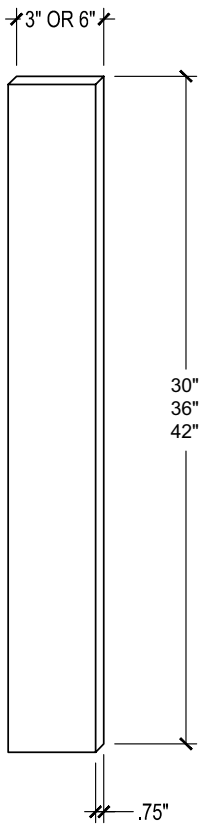

PRODUCT DESCRIPTION

Decorative shelf, .75" thick HDPE with 1 rounded edge. Support hardware not included.

12" DEPTH SKU	W" X H" X D"
EN-SH2412	24 x 3/4 x 12
EN-SH3612	36 x 3/4 x 12
EN-SH4812	48 x 3/4 x 12
EN-SH6012	60 x 3/4 x 12