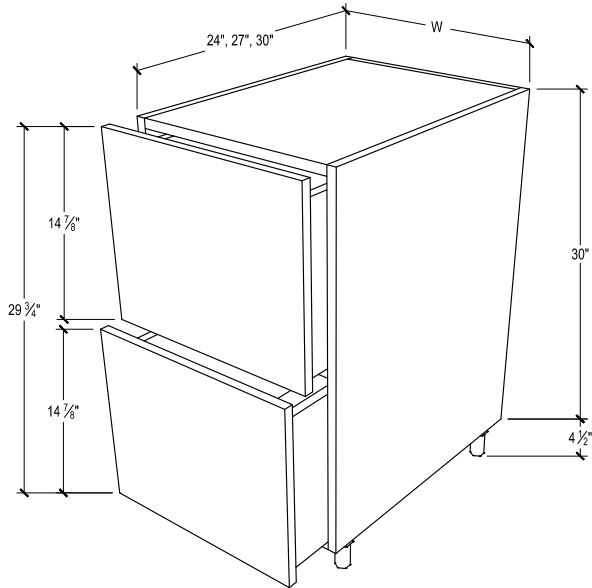

PRODUCT DESCRIPTION

Drawer and door base, 2 doors, 1 upper drawer, includes full-depth adjustable shelf
FOR OPTIONAL SOFT-CLOSE METAL GLIDE
ADD \$100 TO MSRP.

27" Depth SKU	W" x H" x D"
EN-B24-27	24 x 34-1/2 x 27
EN-B24-27-DL	24 x 34-1/2 x 27
EN-B24-27-DR	24 x 34-1/2 x 27
EN-B24-27-B	24 x 34-1/2 x 27
EN-B27-27	27 x 34-1/2 x 27
EN-B27-27-DL	27 x 34-1/2 x 27
EN-B27-27-DR	27 x 34-1/2 x 27
EN-B27-27-B	27 x 34-1/2 x 27
EN-B30-27	30 x 34-1/2 x 27
EN-B30-27-DL	30 x 34-1/2 x 27
EN-B30-27-DR	30 x 34-1/2 x 27
EN-B30-27-B	30 x 34-1/2 x 27
EN-B33-27	33 x 34-1/2 x 27
EN-B33-27-DL	33 x 34-1/2 x 27
EN-B33-27-DR	33 x 34-1/2 x 27
EN-B33-27-B	33 x 34-1/2 x 27
EN-B36-27	36 x 34-1/2 x 27
EN-B36-27-DL	36 x 34-1/2 x 27
EN-B36-27-DR	36 x 34-1/2 x 27
EN-B36-27-B	36 x 34-1/2 x 27

PRODUCT DESCRIPTION

Drawer and door base, 2 doors, 1 upper drawer, includes full-depth adjustable shelf.
FOR OPTIONAL SOFT-CLOSE METAL GLIDE
ADD \$100 TO MSRP.

30" Depth SKU	W" x H" x D"
EN-B24-30	24 x 34-1/2 x 30
EN-B24-30-DL	24 x 34-1/2 x 30
EN-B24-30-DR	24 x 34-1/2 x 30
EN-B24-30-B	24 x 34-1/2 x 30
EN-B27-30	27 x 34-1/2 x 30
EN-B27-30-DL	27 x 34-1/2 x 30
EN-B27-30-DR	27 x 34-1/2 x 30
EN-B27-30-B	27 x 34-1/2 x 30
EN-B30-30	30 x 34-1/2 x 30
EN-B30-30-DL	30 x 34-1/2 x 30
EN-B30-30-DR	30 x 34-1/2 x 30
EN-B30-30-B	30 x 34-1/2 x 30
EN-B33-30	33 x 34-1/2 x 30
EN-B33-30-DL	33 x 34-1/2 x 30
EN-B33-30-DR	33 x 34-1/2 x 30
EN-B33-30-B	33 x 34-1/2 x 30
EN-B36-30	36 x 34-1/2 x 30
EN-B36-30-DL	36 x 34-1/2 x 30
EN-B36-30-DR	36 x 34-1/2 x 30
EN-B36-30-B	36 x 34-1/2 x 30