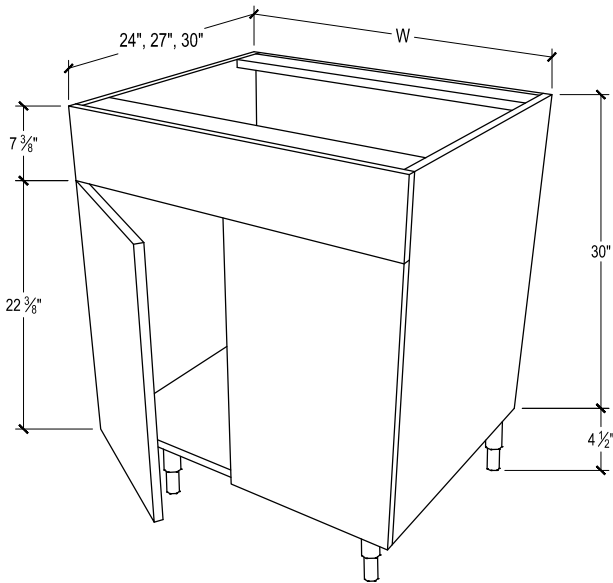

PRODUCT DESCRIPTION

Sink base 2 doors with false drawer front.

24" DEPTH SKU	W" X H" X D"
EN-SB24	24 x 34-1/2 x 24
EN-SB24-DL	24 x 34-1/2 x 24
EN-SB24-DR	24 x 34-1/2 x 24
EN-SB24-B	24 x 34-1/2 x 24
EN-SB27	27 x 34-1/2 x 24
EN-SB27-DL	27 x 34-1/2 x 24
EN-SB27-DR	27 x 34-1/2 x 24
EN-SB27-B	27 x 34-1/2 x 24
EN-SB30	30 x 34-1/2 x 24
EN-SB30-DL	30 x 34-1/2 x 24
EN-SB30-DR	30 x 34-1/2 x 24
EN-SB30-B	30 x 34-1/2 x 24
EN-SB33	33 x 34-1/2 x 24
EN-SB33-DL	33 x 34-1/2 x 24
EN-SB33-DR	33 x 34-1/2 x 24
EN-SB33-B	33 x 34-1/2 x 24
EN-SB36	36 x 34-1/2 x 24
EN-SB36-DL	36 x 34-1/2 x 24
EN-SB36-DR	36 x 34-1/2 x 24
EN-SB36-B	36 x 34-1/2 x 24