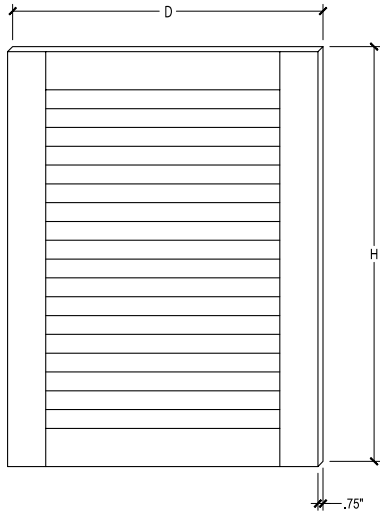

Décor End panels are designed to match the door profiles for standalone or island installation. Order Décor End and Decor End Back panels separately for installation in the field.

PRODUCT DESCRIPTION

Décor end panel, .75" thick HDPE.

12" DEPTH SKU	W" X H" X D"
EN-DE1512	3/4 x 15 x 12
EN-DE2412	3/4 x 24 x 12
EN-DE3012	3/4 x 30 x 12

24" DEPTH SKU	W" X H" X D"
EN-DE1524	3/4 x 15 x 24
EN-DE2424	3/4 x 24 x 24
EN-DE3024	3/4 x 30 x 24

PRODUCT DESCRIPTION

Decor end panel with 3" reveal.
Invert for left or right installation.
Includes a 4-1/2" trimmable toe-kick and hardware.

3" WIDTH SKU	W" X H" X D"
EN-DE334.5-24	3 x 34-1/2 x 24
EN-DE334.5-27	3 x 34-1/2 x 27
EN-DE334.5-30	3 x 34-1/2 x 30

PRODUCT DESCRIPTION

Decor end panel with 6" reveal.
Invert for left or right installation.
Includes 1 Leg Assembly Kit.

6" WIDTH SKU	W" X H" X D"
EN-DE634.5-24	6 x 34-1/2 x 24
EN-DE634.5-27	6 x 34-1/2 x 27
EN-DE634.5-30	6 x 34-1/2 x 30