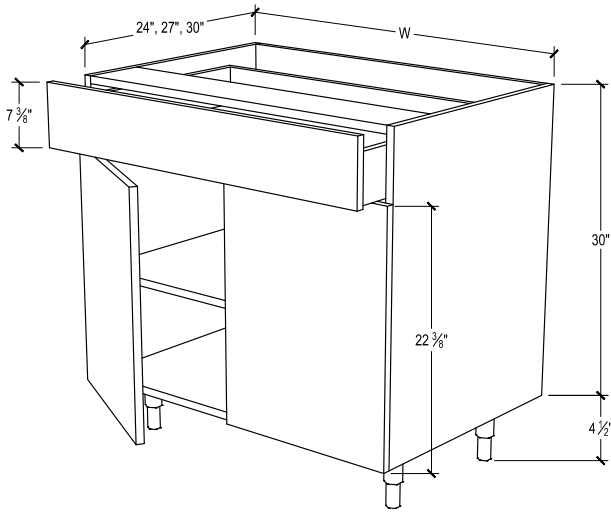

PRODUCT DESCRIPTION

Drawer and door base, 2 doors, 1 upper drawer, includes full-depth adjustable shelf. FOR OPTIONAL SOFT-CLOSE METAL GLIDE ADD $100 TO MSRP.

24" Depth SKU	W" x H" x D"
EN-B24	24 x 34-1/2 x 24
EN-B24-DL	24 x 34-1/2 x 24
EN-B24-DR	24 x 34-1/2 x 24
EN-B24-B	24 x 34-1/2 x 24
EN-B27	27 x 34-1/2 x 24
EN-B27-DL	27 x 34-1/2 x 24
EN-B27-DR	27 x 34-1/2 x 24
EN-B27-B	27 x 34-1/2 x 24
EN-B30	30 x 34-1/2 x 24
EN-B30-DL	30 x 34-1/2 x 24
EN-B30-DR	30 x 34-1/2 x 24
EN-B30-B	30 x 34-1/2 x 24
EN-B33	33 x 34-1/2 x 24
EN-B33-DL	33 x 34-1/2 x 24
EN-B33-DR	33 x 34-1/2 x 24
EN-B33-B	33 x 34-1/2 x 24
EN-B36	36 x 34-1/2 x 24
EN-B36-DL	36 x 34-1/2 x 24
EN-B36-DR	36 x 34-1/2 x 24
EN-B36-B	36 x 34-1/2 x 24