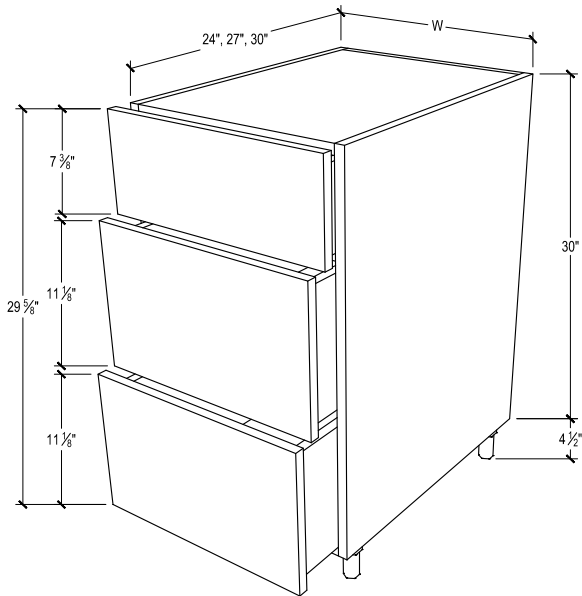

PRODUCT DESCRIPTION

Multi-drawer, 3 drawers.
FOR OPTIONAL SOFT-CLOSE METAL GLIDE
ADD $300 TO MSRP.

30" DEPTH SKU	W" X H" X D"
EN-DB12-3-30	12 x 34-1/2 x 30
EN-DB12-3-30-DL	12 x 34-1/2 x 30
EN-DB12-3-30-DR	12 x 34-1/2 x 30
EN-DB12-3-30-B	12 x 34-1/2 x 30
EN-DB15-3-30	15 x 34-1/2 x 30
EN-DB15-3-30-DL	15 x 34-1/2 x 30
EN-DB15-3-30-DR	15 x 34-1/2 x 30
EN-DB15-3-30-B	15 x 34-1/2 x 30
EN-DB18-3-30	18 x 34-1/2 x 30
EN-DB18-3-30-DL	18 x 34-1/2 x 30
EN-DB18-3-30-DR	18 x 34-1/2 x 30
EN-DB18-3-30-B	18 x 34-1/2 x 30
EN-DB21-3-30	21 x 34-1/2 x 30
EN-DB21-3-30-DL	21 x 34-1/2 x 30
EN-DB21-3-30-DR	21 x 34-1/2 x 30
EN-DB21-3-30-B	21 x 34-1/2 x 30
EN-DB24-3-30	24 x 34-1/2 x 30
EN-DB24-3-30-DL	24 x 34-1/2 x 30
EN-DB24-3-30-DR	24 x 34-1/2 x 30
EN-DB24-3-30-B	24 x 34-1/2 x 30