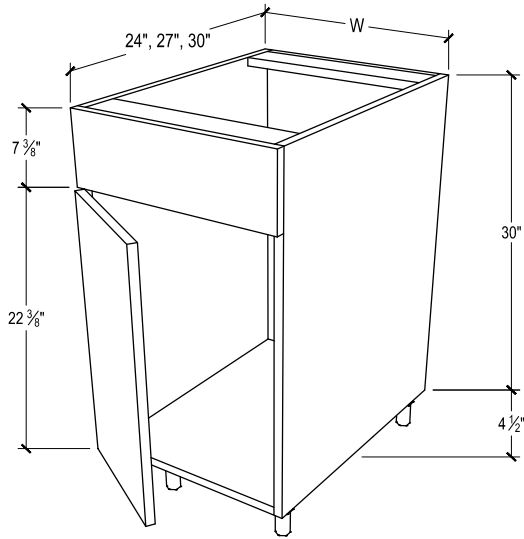

PRODUCT DESCRIPTION

Sink base 1 door with false drawer front.

27" DEPTH SKU	W" X H" X D"
EN-SB15-27-L	15 x 34-1/2 x 27
EN-SB15-27-L-DL	15 x 34-1/2 x 27
EN-SB15-27-L-DR	15 x 34-1/2 x 27
EN-SB15-27-L-B	15 x 34-1/2 x 27
EN-SB15-27-R	15 x 34-1/2 x 27
EN-SB15-27-R-DL	15 x 34-1/2 x 27
EN-SB15-27-R-DR	15 x 34-1/2 x 27
EN-SB15-27-R-B	15 x 34-1/2 x 27
EN-SB18-27-L	18 x 34-1/2 x 27
EN-SB18-27-L-DL	18 x 34-1/2 x 27
EN-SB18-27-L-DR	18 x 34-1/2 x 27
EN-SB18-27-L-B	18 x 34-1/2 x 27
EN-SB18-27-R	18 x 34-1/2 x 27
EN-SB18-27-R-DL	18 x 34-1/2 x 27
EN-SB18-27-R-DR	18 x 34-1/2 x 27
EN-SB18-27-R-B	18 x 34-1/2 x 27
EN-SB21-27-L	21 x 34-1/2 x 27
EN-SB21-27-L-DL	21 x 34-1/2 x 27
EN-SB21-27-L-DR	21 x 34-1/2 x 27
EN-SB21-27-L-B	21 x 34-1/2 x 27
EN-SB21-27-R	21 x 34-1/2 x 27
EN-SB21-27-R-DL	21 x 34-1/2 x 27
EN-SB21-27-R-DR	21 x 34-1/2 x 27
EN-SB21-27-R-B	21 x 34-1/2 x 27