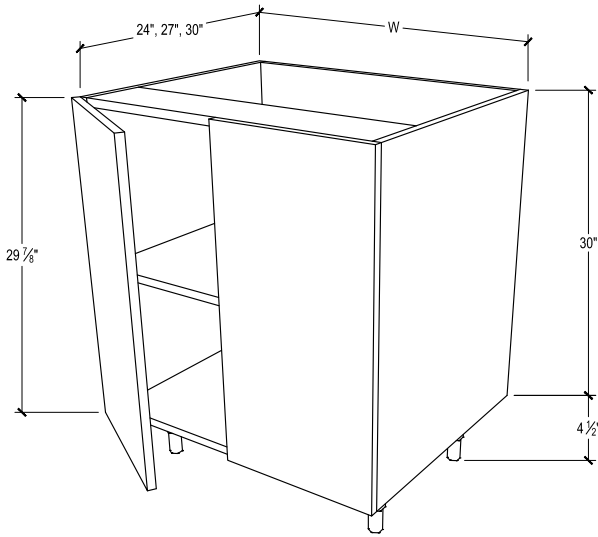

PRODUCT DESCRIPTION

Full height door base, 1 door, includes full-depth adjustable shelf.

30" DEPTH SKU	W" X H" X D"
EN-B09-30-LF	9 x 34-1/2 x 30
EN-B09-30-LF-DL	9 x 34-1/2 x 30
EN-B09-30-LF-DR	9 x 34-1/2 x 30
EN-B09-30-LF-B	9 x 34-1/2 x 30
EN-B09-30-RF	9 x 34-1/2 x 30
EN-B09-30-RF-DL	9 x 34-1/2 x 30
EN-B09-30-RF-DR	9 x 34-1/2 x 30
EN-B09-30-RF-B	9 x 34-1/2 x 30
EN-B12-30-LF	12 x 34-1/2 x 30
EN-B12-30-LF-DL	12 x 34-1/2 x 30
EN-B12-30-LF-DR	12 x 34-1/2 x 30
EN-B12-30-LF-B	12 x 34-1/2 x 30
EN-B12-30-RF	12 x 34-1/2 x 30
EN-B12-30-RF-DL	12 x 34-1/2 x 30
EN-B12-30-RF-DR	12 x 34-1/2 x 30
EN-B12-30-RF-B	12 x 34-1/2 x 30
EN-B15-30-LF	15 x 34-1/2 x 30
EN-B15-30-LF-DL	15 x 34-1/2 x 30
EN-B15-30-LF-DR	15 x 34-1/2 x 30
EN-B15-30-LF-B	15 x 34-1/2 x 30
EN-B15-30-RF	15 x 34-1/2 x 30
EN-B15-30-RF-DL	15 x 34-1/2 x 30
EN-B15-30-RF-DR	15 x 34-1/2 x 30
EN-B15-30-RF-B	15 x 34-1/2 x 30

(Continued on next page)

PRODUCT DESCRIPTION

Full height door base, 1 door, includes full-depth adjustable shelf.

30" DEPTH SKU	W" X H" X D"
EN-B18-30-LF	18 x 34-1/2 x 30
EN-B18-30-LF-DL	18 x 34-1/2 x 30
EN-B18-30-LF-DR	18 x 34-1/2 x 30
EN-B18-30-LF-B	18 x 34-1/2 x 30
EN-B18-30-RF	18 x 34-1/2 x 30
EN-B18-30-RF-DL	18 x 34-1/2 x 30
EN-B18-30-RF-DR	18 x 34-1/2 x 30
EN-B18-30-RF-B	18 x 34-1/2 x 30
EN-B21-30-LF	21 x 34-1/2 x 30
EN-B21-30-LF-DL	21 x 34-1/2 x 30
EN-B21-30-LF-DR	21 x 34-1/2 x 30
EN-B21-30-LF-B	21 x 34-1/2 x 30
EN-B21-30-RF	21 x 34-1/2 x 30
EN-B21-30-RF-DL	21 x 34-1/2 x 30
EN-B21-30-RF-DR	21 x 34-1/2 x 30
EN-B21-30-RF-B	21 x 34-1/2 x 30