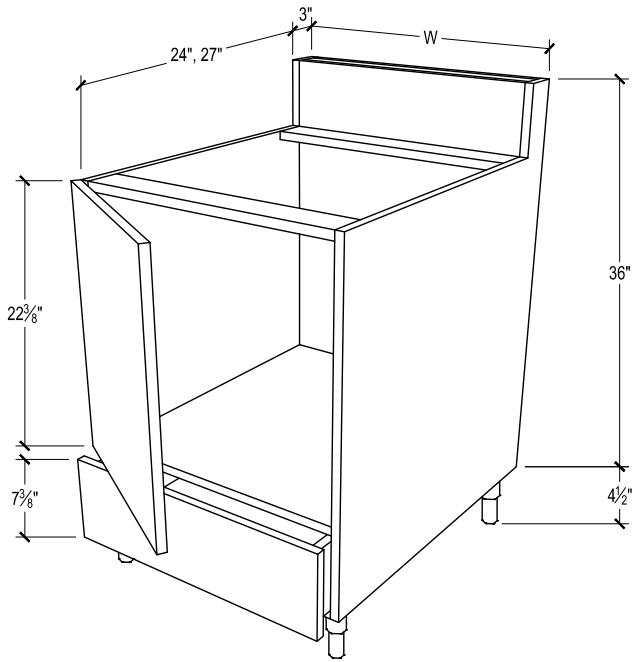

PRODUCT DESCRIPTION

Bar-back sink base, 1 door and 1 drawer at base.
FOR OPTIONAL SOFT-CLOSE GLIDE
ADD $100 TO MSRP.

30" DEPTH SKU	W" X H" X D"
EN-BBSBD15-30-L	15 x 40-1/2 x 30
EN-BBSBD15-30-L-DL	15 x 40-1/2 x 30
EN-BBSBD15-30-L-DR	15 x 40-1/2 x 30
EN-BBSBD15-30-L-B	15 x 40-1/2 x 30
EN-BBSBD15-30-R	15 x 40-1/2 x 30
EN-BBSBD15-30-R-DL	15 x 40-1/2 x 30
EN-BBSBD15-30-R-DR	15 x 40-1/2 x 30
EN-BBSBD15-30-R-B	15 x 40-1/2 x 30
EN-BBSBD18-30-L	18 x 40-1/2 x 30
EN-BBSBD18-30-L-DL	18 x 40-1/2 x 30
EN-BBSBD18-30-L-DR	18 x 40-1/2 x 30
EN-BBSBD18-30-L-B	18 x 40-1/2 x 30
EN-BBSBD18-30-R	18 x 40-1/2 x 30
EN-BBSBD18-30-R-DL	18 x 40-1/2 x 30
EN-BBSBD18-30-R-DR	18 x 40-1/2 x 30
EN-BBSBD18-30-R-B	18 x 40-1/2 x 30
EN-BBSBD21-30-L	21 x 40-1/2 x 30
EN-BBSBD21-30-L-DL	21 x 40-1/2 x 30
EN-BBSBD21-30-L-DR	21 x 40-1/2 x 30
EN-BBSBD21-30-L-B	21 x 40-1/2 x 30
EN-BBSBD21-30-R	21 x 40-1/2 x 30
EN-BBSBD21-30-R-DL	21 x 40-1/2 x 30
EN-BBSBD21-30-R-DR	21 x 40-1/2 x 30
EN-BBSBD21-30-R-B	21 x 40-1/2 x 30