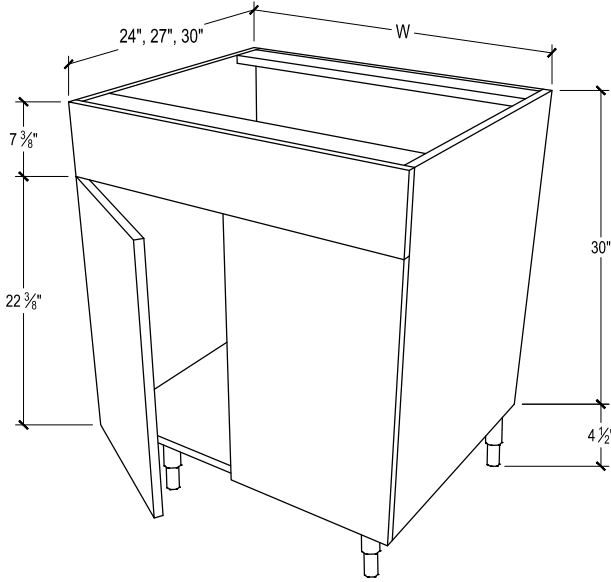

PRODUCT DESCRIPTION

Sink base 2 doors with false drawer front.

30" DEPTH SKU	W" X H" X D"
EN-SB24-30	24 x 34-1/2 x 30
EN-SB24-30-DL	24 x 34-1/2 x 30
EN-SB24-30-DR	24 x 34-1/2 x 30
EN-SB24-30-B	24 x 34-1/2 x 30
EN-SB27-30	27 x 34-1/2 x 30
EN-SB27-30-DL	27 x 34-1/2 x 30
EN-SB27-30-DR	27 x 34-1/2 x 30
EN-SB27-30-B	27 x 34-1/2 x 30
EN-SB30-30	30 x 34-1/2 x 30
EN-SB30-30-DL	30 x 34-1/2 x 30
EN-SB30-30-DR	30 x 34-1/2 x 30
EN-SB30-30-B	30 x 34-1/2 x 30
EN-SB33-30	33 x 34-1/2 x 30
EN-SB33-30-DL	33 x 34-1/2 x 30
EN-SB33-30-DR	33 x 34-1/2 x 30
EN-SB33-30-B	33 x 34-1/2 x 30
EN-SB36-30	36 x 34-1/2 x 30
EN-SB36-30-DL	36 x 34-1/2 x 30
EN-SB36-30-DR	36 x 34-1/2 x 30
EN-SB36-30-B	36 x 34-1/2 x 30