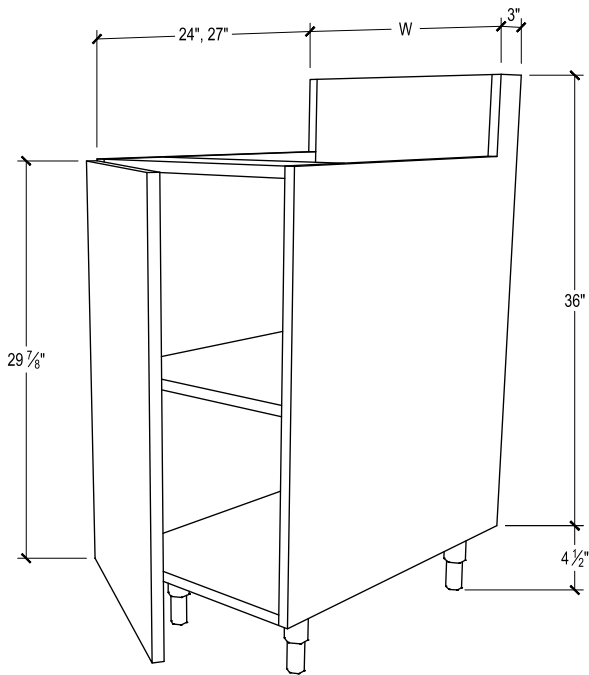

PRODUCT DESCRIPTION

Bar-back full-height door base,
1 door, includes full-depth adjustable shelf.

27" DEPTH SKU	W" X H" X D"
EN-BBB12-27-LF-DL	12 x 40-1/2 x 27
EN-BBB12-27-LF-DR	12 x 40-1/2 x 27
EN-BBB12-27-LF	12 x 40-1/2 x 27
EN-BBB12-27-LF-B	12 x 40-1/2 x 27
EN-BBB12-27-RF-DL	12 x 40-1/2 x 27
EN-BBB12-27-RF-DR	12 x 40-1/2 x 27
EN-BBB12-27-RF	12 x 40-1/2 x 27
EN-BBB12-27-RF-B	12 x 40-1/2 x 27
EN-BBB15-27-LF	15 x 40-1/2 x 27
EN-BBB15-27-LF-DL	15 x 40-1/2 x 27
EN-BBB15-27-LF-DR	15 x 40-1/2 x 27
EN-BBB15-27-LF-B	15 x 40-1/2 x 27
EN-BBB15-27-RF	15 x 40-1/2 x 27
EN-BBB15-27-RF-DL	15 x 40-1/2 x 27
EN-BBB15-27-RF-DR	15 x 40-1/2 x 27
EN-BBB15-27-RF-B	15 x 40-1/2 x 27
EN-BBB18-27-LF	18 x 40-1/2 x 27
EN-BBB18-27-LF-DL	18 x 40-1/2 x 27
EN-BBB18-27-LF-DR	18 x 40-1/2 x 27
EN-BBB18-27-LF-B	18 x 40-1/2 x 27
EN-BBB18-27-RF	18 x 40-1/2 x 27
EN-BBB18-27-RF-DL	18 x 40-1/2 x 27
EN-BBB18-27-RF-DR	18 x 40-1/2 x 27
EN-BBB18-27-RF-B	18 x 40-1/2 x 27
EN-BBB21-27-LF	21 x 40-1/2 x 27
EN-BBB21-27-LF-DL	21 x 40-1/2 x 27
EN-BBB21-27-LF-DR	21 x 40-1/2 x 27
EN-BBB21-27-LF-B	21 x 40-1/2 x 27
EN-BBB21-27-RF-DL	21 x 40-1/2 x 27
EN-BBB21-27-RF-DR	21 x 40-1/2 x 27
EN-BBB21-27-RF	21 x 40-1/2 x 27
EN-BBB21-27-RF-B	21 x 40-1/2 x 27