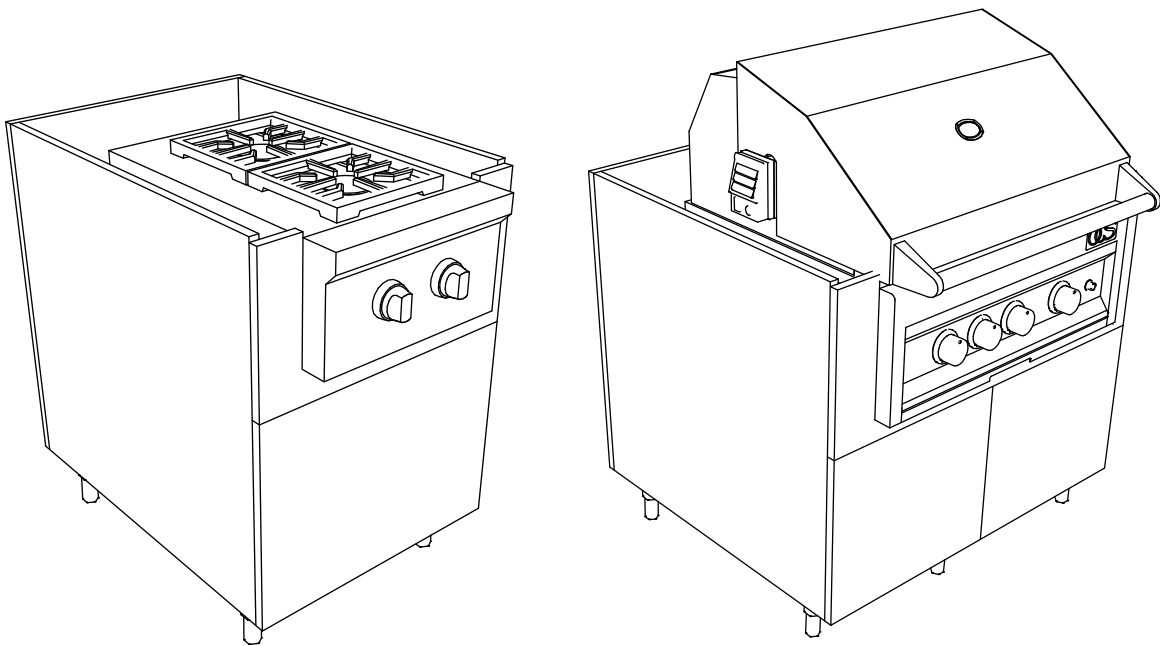

- Base grill cabinets (BG) are designed with precut openings to accommodate required ventilation. If the grill manufacturer requires additional vents, they may be cut in the field.
- Grill bases are available in widths from 15" - 63" to accommodate side burners and grills. The size includes the cabinet box and 4.5" adjustable stainless steel legs.
- We recommended specifying cabinets 6" wider than the appliance.
- All grill base cabinets are equipped with a removable faceplate and four quick-release clips. Clips make removing and replacing the faceplate easy for in-field modification - no screws or fasteners are needed.
- Fully integrated back panels are standard on all cabinets.
- Optional Décor End and Back panels are available to match door profiles for standalone or island installation. Décor End and Back panels complement the door profile and are factory installed. To order, choose SKUs with- DL (Décor Left), DR (Décor Right), or B (Decor Both Ends) in the SKU nomenclature. Décor End Back panels are an accessory purchased separately (pages 140-141) and installed in the field.
- Stainless steel handles and pulls are recommended but not included. For more details see page 137.
- Snap-on toe-kicks are available and sold separately.