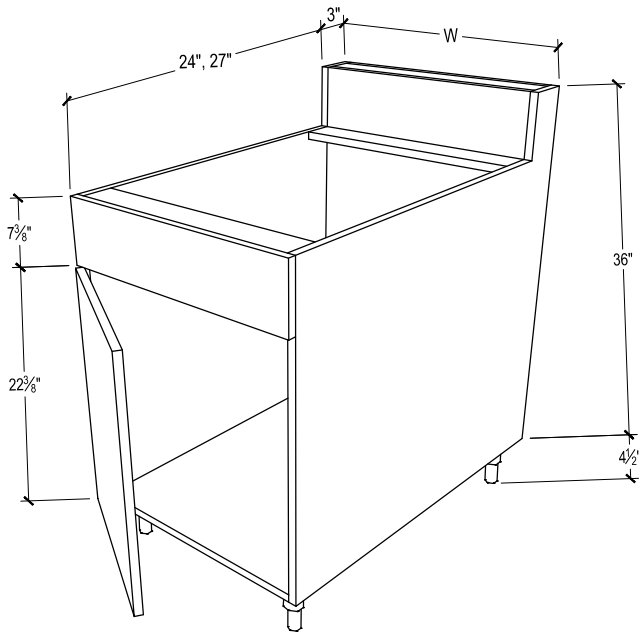

PRODUCT DESCRIPTION

Bar-back sink base, 1 door with false drawer front.

30" DEPTH SKU	W" X H" X D"
EN-BBSB15-30-L	15 x 40-1/2 x 30
EN-BBSB15-30-L-DL	15 x 40-1/2 x 30
EN-BBSB15-30-L-DR	15 x 40-1/2 x 30
EN-BBSB15-30-L-B	15 x 40-1/2 x 30
EN-BBSB15-30-R	15 x 40-1/2 x 30
EN-BBSB15-30-R-DL	15 x 40-1/2 x 30
EN-BBSB15-30-R-DR	15 x 40-1/2 x 30
EN-BBSB15-30-R-B	15 x 40-1/2 x 30
EN-BBSB18-30-L	18 x 40-1/2 x 30
EN-BBSB18-30-L-DL	18 x 40-1/2 x 30
EN-BBSB18-30-L-DR	18 x 40-1/2 x 30
EN-BBSB18-30-L-B	18 x 40-1/2 x 30
EN-BBSB18-30-R	18 x 40-1/2 x 30
EN-BBSB18-30-R-DL	18 x 40-1/2 x 30
EN-BBSB18-30-R-DR	18 x 40-1/2 x 30
EN-BBSB18-30-R-B	18 x 40-1/2 x 30
EN-BBSB21-30-L	21 x 40-1/2 x 30
EN-BBSB21-30-L-DL	21 x 40-1/2 x 30
EN-BBSB21-30-L-DR	21 x 40-1/2 x 30
EN-BBSB21-30-L-B	21 x 40-1/2 x 30
EN-BBSB21-30-R	21 x 40-1/2 x 30
EN-BBSB21-30-R-DL	21 x 40-1/2 x 30
EN-BBSB21-30-R-DR	21 x 40-1/2 x 30
EN-BBSB21-30-R-B	21 x 40-1/2 x 30