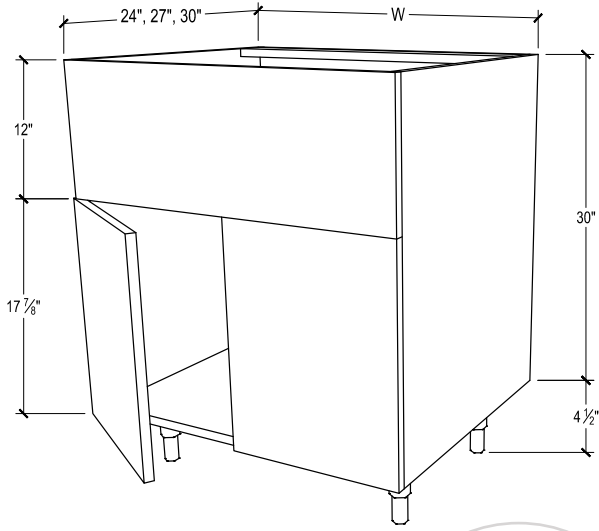

PRODUCT DESCRIPTION

Diagonal corner, 1 adjustable shelf.
Matches cabinets of 24", 27", 30" depth.

24" DEPTH SKU	W" X H" X D"
EN-BDC36-L	36 x 34-1/2 x 24
EN-BDC36-L-DL	36 x 34-1/2 x 24
EN-BDC36-L-DR	36 x 34-1/2 x 24
EN-BDC36-L-B	36 x 34-1/2 x 24
EN-BDC36-R	36 x 34-1/2 x 24
EN-BDC36-R-DL	36 x 34-1/2 x 24
EN-BDC36-R-DR	36 x 34-1/2 x 24
EN-BDC36-R-B	36 x 34-1/2 x 24

PRODUCT DESCRIPTION

Sink base, 2 full height doors.

27" DEPTH SKU	W" X H" X D"
EN-SB24-27-SF	24 x 34-1/2 x 27
EN-SB24-27-SF-DL	24 x 34-1/2 x 27
EN-SB24-27-SF-DR	24 x 34-1/2 x 27
EN-SB24-27-SF-B	24 x 34-1/2 x 27
EN-SB27-27-SF	27 x 34-1/2 x 27
EN-SB27-27-SF-DL	27 x 34-1/2 x 27
EN-SB27-27-SF-DR	27 x 34-1/2 x 27
EN-SB27-27-SF-B	27 x 34-1/2 x 27
EN-SB30-27-SF	30 x 34-1/2 x 27
EN-SB30-27-SF-DL	30 x 34-1/2 x 27
EN-SB30-27-SF-DR	30 x 34-1/2 x 27
EN-SB30-27-SF-B	30 x 34-1/2 x 27
EN-SB33-27-SF	33 x 34-1/2 x 27
EN-SB33-27-SF-DL	33 x 34-1/2 x 27
EN-SB33-27-SF-DR	33 x 34-1/2 x 27
EN-SB33-27-SF-B	33 x 34-1/2 x 27
EN-SB36-27-SF	36 x 34-1/2 x 27
EN-SB36-27-SF-DL	36 x 34-1/2 x 27
EN-SB36-27-SF-DR	36 x 34-1/2 x 27
EN-SB36-27-SF-B	36 x 34-1/2 x 27

PRODUCT DESCRIPTION

Sink base, 2 full height doors.

30" DEPTH SKU	W" X H" X D"
EN-SB24-30-SF	24 x 34-1/2 x 30
EN-SB24-30-SF-DL	24 x 34-1/2 x 30
EN-SB24-30-SF-DR	24 x 34-1/2 x 30
EN-SB24-30-SF-B	24 x 34-1/2 x 30
EN-SB27-30-SF	27 x 34-1/2 x 30
EN-SB27-30-SF-DL	27 x 34-1/2 x 30
EN-SB27-30-SF-DR	27 x 34-1/2 x 30
EN-SB27-30-SF-B	27 x 34-1/2 x 30
EN-SB30-30-SF	30 x 34-1/2 x 30
EN-SB30-30-SF-DL	30 x 34-1/2 x 30
EN-SB30-30-SF-DR	30 x 34-1/2 x 30
EN-SB30-30-SF-B	30 x 34-1/2 x 30
EN-SB33-30-SF	33 x 34-1/2 x 30
EN-SB33-30-SF-DL	33 x 34-1/2 x 30
EN-SB33-30-SF-DR	33 x 34-1/2 x 30
EN-SB33-30-SF-B	33 x 34-1/2 x 30
EN-SB36-30-SF	36 x 34-1/2 x 30
EN-SB36-30-SF-DL	36 x 34-1/2 x 30
EN-SB36-30-SF-DR	36 x 34-1/2 x 30
EN-SB36-30-SF-B	36 x 34-1/2 x 30