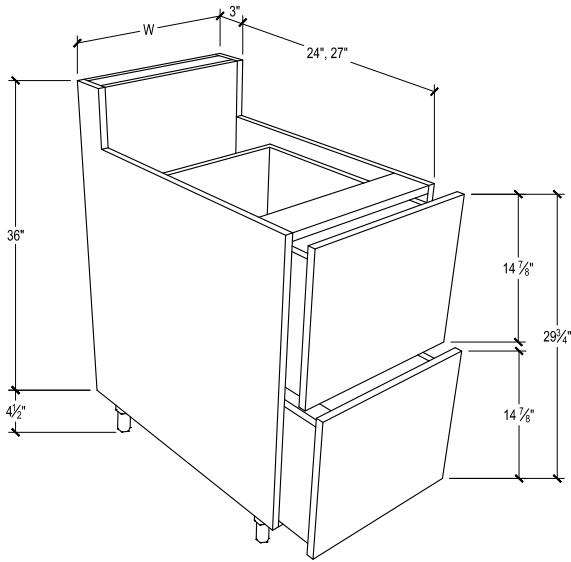

PRODUCT DESCRIPTION

Bar-back multi-drawer, 2 drawers.
FOR OPTIONAL SOFT-CLOSE GLIDE
ADD $200 TO MSRP.

30" DEPTH SKU	W" X H" X D"
EN-BBDB12-2-30	12 x 40-1/2 x 30
EN-BBDB12-2-30-DL	12 x 40-1/2 x 30
EN-BBDB12-2-30-DR	12 x 40-1/2 x 30
EN-BBDB12-2-30-B	12 x 40-1/2 x 30
EN-BBDB15-2-30	15 x 40-1/2 x 30
EN-BBDB15-2-30-DL	15 x 40-1/2 x 30
EN-BBDB15-2-30-DR	15 x 40-1/2 x 30
EN-BBDB15-2-30-B	15 x 40-1/2 x 30
EN-BBDB18-2-30	18 x 40-1/2 x 30
EN-BBDB18-2-30-DL	18 x 40-1/2 x 30
EN-BBDB18-2-30-DR	18 x 40-1/2 x 30
EN-BBDB18-2-30-B	18 x 40-1/2 x 30
EN-BBDB21-2-30	21 x 40-1/2 x 30
EN-BBDB21-2-30-DL	21 x 40-1/2 x 30
EN-BBDB21-2-30-DR	21 x 40-1/2 x 30
EN-BBDB21-2-30-B	21 x 40-1/2 x 30
EN-BBDB24-2-30	24 x 40-1/2 x 30
EN-BBDB24-2-30-DL	24 x 40-1/2 x 30
EN-BBDB24-2-30-DR	24 x 40-1/2 x 30
EN-BBDB24-2-30-B	24 x 40-1/2 x 30