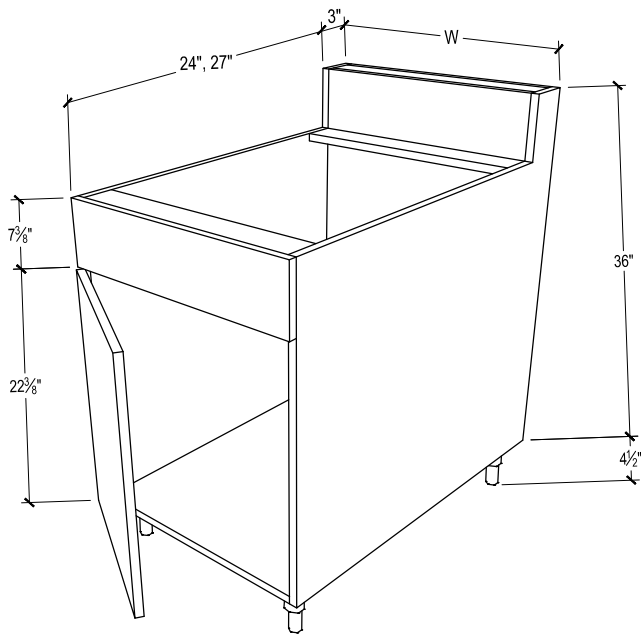

PRODUCT DESCRIPTION

CONTINUED - Bar-back blind corner, 1 door, includes half-depth adjustable shelf and 6" x 30" filler overlay.

30" DEPTH SKU	W" X H" X D"
EN-BBBBC39-30-LF-ADJ24	39 x 40-1/2 x 30
EN-BBBBC39-30-LF-ADJ27	39 x 40-1/2 x 30
EN-BBBBC39-30-LF-DR-ADJ24	39 x 40-1/2 x 30
EN-BBBBC39-30-LF-DR-ADJ27	39 x 40-1/2 x 30
EN-BBBBC39-30-RF-ADJ24	39 x 40-1/2 x 30
EN-BBBBC39-30-RF-ADJ27	39 x 40-1/2 x 30
EN-BBBBC39-30-RF-DL-ADJ24	39 x 40-1/2 x 30
EN-BBBBC39-30-RF-DL-ADJ27	39 x 40-1/2 x 30
EN-BBBBC42-30-LF-ADJ24	42 x 40-1/2 x 30
EN-BBBBC42-30-LF-ADJ27	42 x 40-1/2 x 30
EN-BBBBC42-30-LF-ADJ30	42 x 40-1/2 x 30
EN-BBBBC42-30-LF-DR-ADJ24	42 x 40-1/2 x 30
EN-BBBBC42-30-LF-DR-ADJ27	42 x 40-1/2 x 30
EN-BBBBC42-30-LF-DR-ADJ30	42 x 40-1/2 x 30
EN-BBBBC42-30-RF-ADJ24	42 x 40-1/2 x 30
EN-BBBBC42-30-RF-ADJ27	42 x 40-1/2 x 30
EN-BBBBC42-30-RF-ADJ30	42 x 40-1/2 x 30
EN-BBBBC42-30-RF-DL-ADJ24	42 x 40-1/2 x 30
EN-BBBBC42-30-RF-DL-ADJ27	42 x 40-1/2 x 30
EN-BBBBC42-30-RF-DL-ADJ30	42 x 40-1/2 x 30
EN-BBBBC45-30-LF-ADJ24	45 x 40-1/2 x 30
EN-BBBBC45-30-LF-ADJ27	45 x 40-1/2 x 30
EN-BBBBC45-30-LF-ADJ30	45 x 40-1/2 x 30
EN-BBBBC45-30-LF-DR-ADJ24	45 x 40-1/2 x 30
EN-BBBBC45-30-LF-DR-ADJ27	45 x 40-1/2 x 30
EN-BBBBC45-30-LF-DR-ADJ30	45 x 40-1/2 x 30
EN-BBBBC45-30-RF-ADJ24	45 x 40-1/2 x 30
EN-BBBBC45-30-RF-ADJ27	45 x 40-1/2 x 30
EN-BBBBC45-30-RF-ADJ30	45 x 40-1/2 x 30
EN-BBBBC45-30-RF-DL-ADJ24	45 x 40-1/2 x 30
EN-BBBBC45-30-RF-DL-ADJ27	45 x 40-1/2 x 30
EN-BBBBC45-30-RF-DL-ADJ30	45 x 40-1/2 x 30