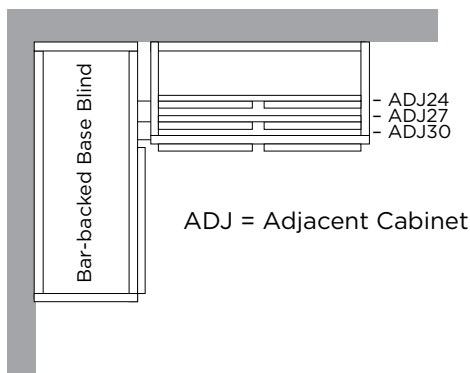

PRODUCT DESCRIPTION

Bar-back blind corner, 1 door, 1 drawer includes half-depth adjustable shelf and 6" x 30" filler overlay.
FOR OPTIONAL SOFT-CLOSE GLIDE
ADD $100 TO MSRP.

27" DEPTH SKU	W" X H" X D"
EN-BBBBC39-27-L-ADJ24	39 x 40-1/2 x 27
EN-BBBBC39-27-L-ADJ27	39 x 40-1/2 x 27
EN-BBBBC39-27-L-DR-ADJ24	39 x 40-1/2 x 27
EN-BBBBC39-27-L-DR-ADJ27	39 x 40-1/2 x 27
EN-BBBBC39-27-R-ADJ24	39 x 40-1/2 x 27
EN-BBBBC39-27-R-ADJ27	39 x 40-1/2 x 27
EN-BBBBC39-27-R-DL-ADJ24	39 x 40-1/2 x 27
EN-BBBBC39-27-R-DL-ADJ27	39 x 40-1/2 x 27
EN-BBBBC42-27-L-ADJ24	42 x 40-1/2 x 27
EN-BBBBC42-27-L-ADJ27	42 x 40-1/2 x 27
EN-BBBBC42-27-L-ADJ30	42 x 40-1/2 x 27
EN-BBBBC42-27-L-DR-ADJ24	42 x 40-1/2 x 27
EN-BBBBC42-27-L-DR-ADJ27	42 x 40-1/2 x 27
EN-BBBBC42-27-L-DR-ADJ30	42 x 40-1/2 x 27
EN-BBBBC42-27-R-ADJ24	42 x 40-1/2 x 27
EN-BBBBC42-27-R-ADJ27	42 x 40-1/2 x 27
EN-BBBBC42-27-R-ADJ30	42 x 40-1/2 x 27
EN-BBBBC42-27-R-DL-ADJ24	42 x 40-1/2 x 27
EN-BBBBC42-27-R-DL-ADJ27	42 x 40-1/2 x 27
EN-BBBBC42-27-R-DL-ADJ30	42 x 40-1/2 x 27
EN-BBBBC45-27-L-ADJ24	45 x 40-1/2 x 27
EN-BBBBC45-27-L-ADJ27	45 x 40-1/2 x 27
EN-BBBBC45-27-L-ADJ30	45 x 40-1/2 x 27
EN-BBBBC45-27-L-DR-ADJ24	45 x 40-1/2 x 27
EN-BBBBC45-27-L-DR-ADJ27	45 x 40-1/2 x 27
EN-BBBBC45-27-L-DR-ADJ30	45 x 40-1/2 x 27
EN-BBBBC45-27-R-ADJ24	45 x 40-1/2 x 27
EN-BBBBC45-27-R-ADJ27	45 x 40-1/2 x 27
EN-BBBBC45-27-R-ADJ30	45 x 40-1/2 x 27
EN-BBBBC45-27-R-DL-ADJ24	45 x 40-1/2 x 27
EN-BBBBC45-27-R-DL-ADJ27	45 x 40-1/2 x 27
EN-BBBBC45-27-R-DL-ADJ30	45 x 40-1/2 x 27

(Continued on next page)