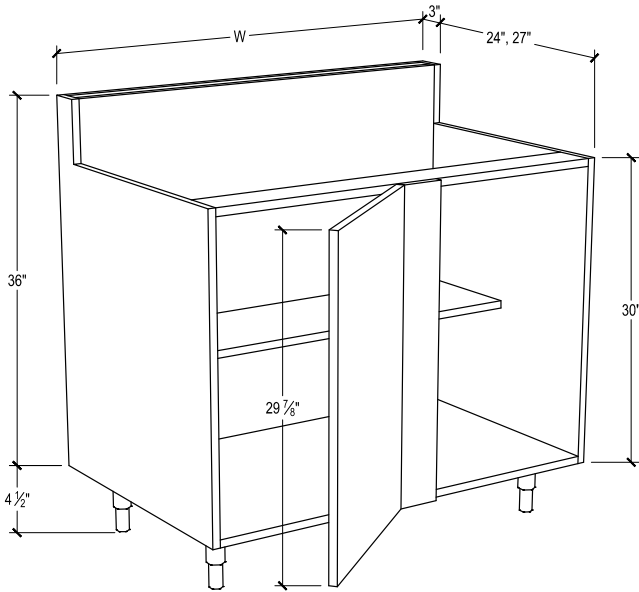

(Shown as a Blind Base right.)

NOTE: You must use a Bar-back Blind Base Return (shown) when cabinet is adjacent to another barback base cabinet.

Return sold separately, see page 138.