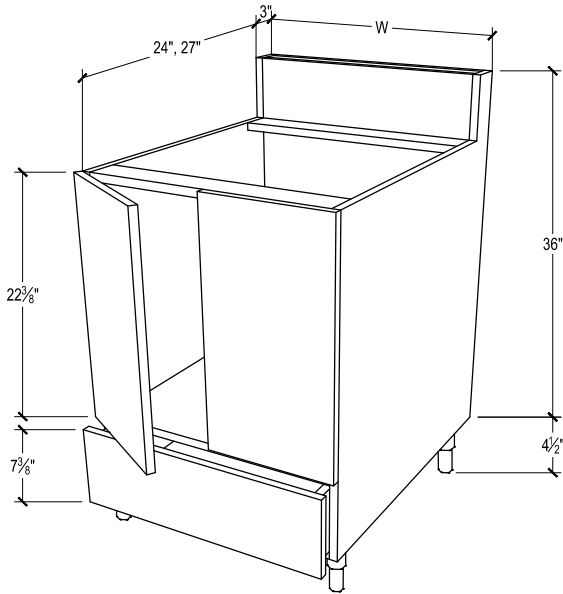

PRODUCT DESCRIPTION

Bar-back sink Base, 2 doors and 1 drawer at base.
FOR OPTIONAL SOFT-CLOSE GLIDE
ADD $100 TO MSRP.

27" DEPTH SKU	W" X H" X D"
EN-BBSBD24-27	24 x 40-1/2 x 27
EN-BBSBD24-27-DL	24 x 40-1/2 x 27
EN-BBSBD24-27-DR	24 x 40-1/2 x 27
EN-BBSBD24-27-B	24 x 40-1/2 x 27
EN-BBSBD27-27	27 x 40-1/2 x 27
EN-BBSBD27-27-DL	27 x 40-1/2 x 27
EN-BBSBD27-27-DR	27 x 40-1/2 x 27
EN-BBSBD27-27-B	27 x 40-1/2 x 27
EN-BBSBD30-27	30 x 40-1/2 x 27
EN-BBSBD30-27-DL	30 x 40-1/2 x 27
EN-BBSBD30-27-DR	30 x 40-1/2 x 27
EN-BBSBD30-27-B	30 x 40-1/2 x 27
EN-BBSBD33-27	33 x 40-1/2 x 27
EN-BBSBD33-27-DL	33 x 40-1/2 x 27
EN-BBSBD33-27-DR	33 x 40-1/2 x 27
EN-BBSBD33-27-B	33 x 40-1/2 x 27
EN-BBSBD36-27	36 x 40-1/2 x 27
EN-BBSBD36-27-DL	36 x 40-1/2 x 27
EN-BBSBD36-27-DR	36 x 40-1/2 x 27
EN-BBSBD36-27-B	36 x 40-1/2 x 27