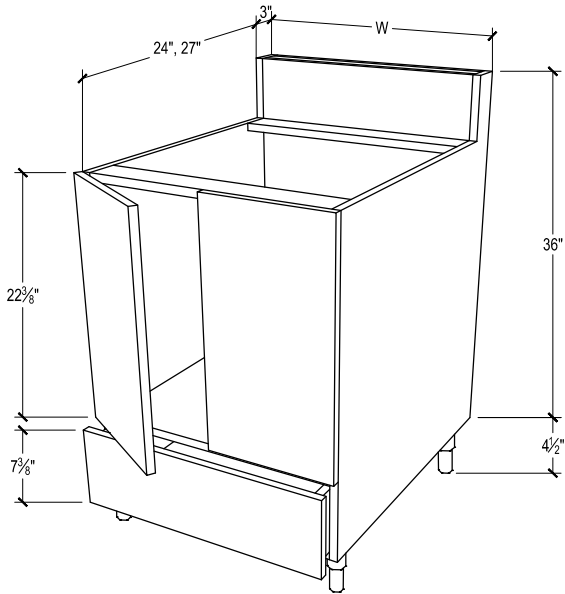

PRODUCT DESCRIPTION

Bar-back sink Base, 2 doors and 1 drawer at base.
FOR OPTIONAL SOFT-CLOSE GLIDE
ADD $100 TO MSRP.

30" DEPTH SKU	W" X H" X D"
EN-BBSBD24-30	24 x 40-1/2 x 30
EN-BBSBD24-30-DL	24 x 40-1/2 x 30
EN-BBSBD24-30-DR	24 x 40-1/2 x 30
EN-BBSBD24-30-B	24 x 40-1/2 x 30
EN-BBSBD27-30	27 x 40-1/2 x 30
EN-BBSBD27-30-DL	27 x 40-1/2 x 30
EN-BBSBD27-30-DR	27 x 40-1/2 x 30
EN-BBSBD27-30-B	27 x 40-1/2 x 30
EN-BBSBD30-30	30 x 40-1/2 x 30
EN-BBSBD30-30-DL	30 x 40-1/2 x 30
EN-BBSBD30-30-DR	30 x 40-1/2 x 30
EN-BBSBD30-30-B	30 x 40-1/2 x 30
EN-BBSBD33-30	33 x 40-1/2 x 30
EN-BBSBD33-30-DL	33 x 40-1/2 x 30
EN-BBSBD33-30-DR	33 x 40-1/2 x 30
EN-BBSBD33-30-B	33 x 40-1/2 x 30
EN-BBSBD36-30	36 x 40-1/2 x 30
EN-BBSBD36-30-DL	36 x 40-1/2 x 30
EN-BBSBD36-30-DR	36 x 40-1/2 x 30
EN-BBSBD36-30-B	36 x 40-1/2 x 30