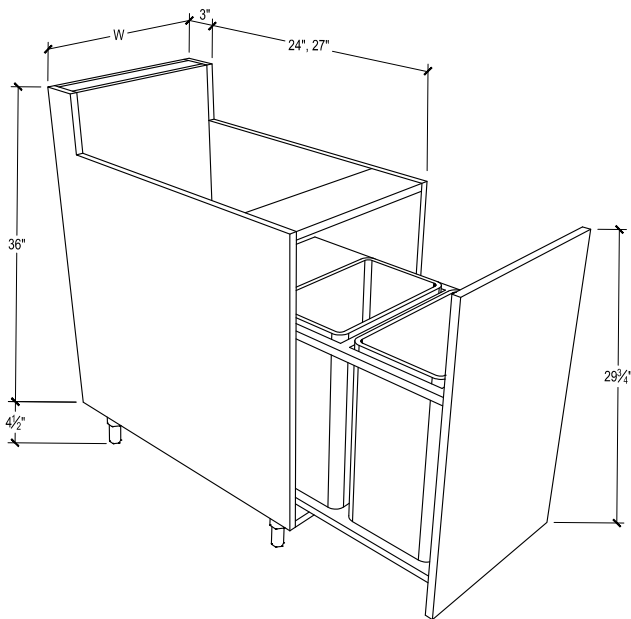

PRODUCT DESCRIPTION

Bar-Back Wastebasket, 1 pullout, full height door.
15" cabinet includes 1 wastebasket
18" and 21" cabinet includes 2 wastebaskets.
FOR OPTIONAL SOFT-CLOSE GLIDE
ADD $200 TO MSRP.

27" DEPTH SKU	W" X H" X D"
EN-BBBWB15-27-PF	15 x 40-1/2 x 27
EN-BBBWB15-27-PF-B	15 x 40-1/2 x 27
EN-BBBWB15-27-PF-DL	15 x 40-1/2 x 27
EN-BBBWB15-27-PF-DR	15 x 40-1/2 x 27
EN-BBBWB18-27-PF	18 x 40-1/2 x 27
EN-BBBWB18-27-PF-B	18 x 40-1/2 x 27
EN-BBBWB18-27-PF-DL	18 x 40-1/2 x 27
EN-BBBWB18-27-PF-DR	18 x 40-1/2 x 27
EN-BBBWB21-27-PF	21 x 40-1/2 x 27
EN-BBBWB21-27-PF-B	21 x 40-1/2 x 27
EN-BBBWB21-27-PF-DL	21 x 40-1/2 x 27
EN-BBBWB21-27-PF-DR	21 x 40-1/2 x 27

30" DEPTH SKU	W" X H" X D"
EN-BBBWB15-30-PF	15 x 40-1/2 x 30
EN-BBBWB15-30-PF-B	15 x 40-1/2 x 30
EN-BBBWB15-30-PF-DL	15 x 40-1/2 x 30
EN-BBBWB15-30-PF-DR	15 x 40-1/2 x 30
EN-BBBWB18-30-PF	18 x 40-1/2 x 30
EN-BBBWB18-30-PF-B	18 x 40-1/2 x 30
EN-BBBWB18-30-PF-DL	18 x 40-1/2 x 30
EN-BBBWB18-30-PF-DR	18 x 40-1/2 x 30
EN-BBBWB21-30-PF	21 x 40-1/2 x 30
EN-BBBWB21-30-PF-B	21 x 40-1/2 x 30
EN-BBBWB21-30-PF-DL	21 x 40-1/2 x 30
EN-BBBWB21-30-PF-DR	21 x 40-1/2 x 30