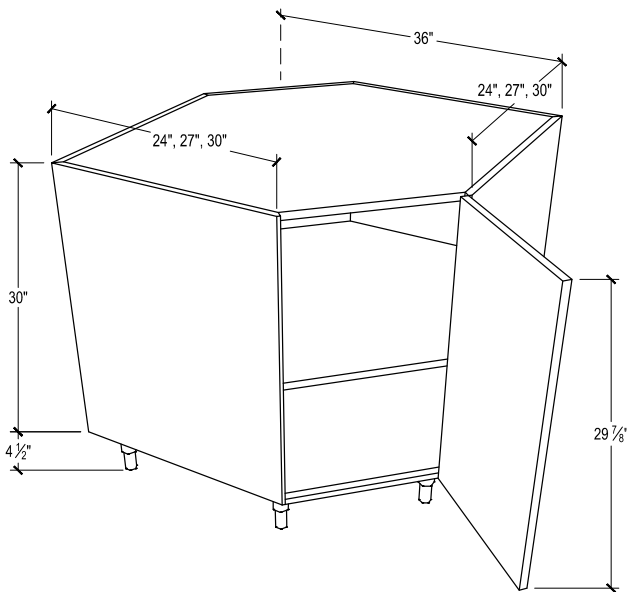

PRODUCT DESCRIPTION

Full height door base, 1 door, includes Rev-a-shelf utensil.

24" DEPTH SKU	W" X H" X D"
EN-B09-LF-UT	9 x 34-1/2 x 24
EN-B09-RF-UT	9 x 34-1/2 x 24
EN-B09-LF-DL-UT	9 x 34-1/2 x 24
EN-B09-LF-DR-UT	9 x 34-1/2 x 24
EN-B09-RF-DL-UT	9 x 34-1/2 x 24
EN-B09-RF-DR-UT	9 x 34-1/2 x 24
EN-B09-LF-B-UT	9 x 34-1/2 x 24
EN-B09-RF-B-UT	9 x 34-1/2 x 24

PRODUCT DESCRIPTION

Full height door base, 1 door,
includes a centered tray divider.

24" DEPTH SKU	W" X H" X D"
EN-B09-LF-TD	9 x 34-1/2 x 24
EN-B09-RF-TD	9 x 34-1/2 x 24
EN-B09-LF-DL-TD	9 x 34-1/2 x 24
EN-B09-RF-DL-TD	9 x 34-1/2 x 24
EN-B09-LF-DR-TD	9 x 34-1/2 x 24
EN-B09-RF-DR-TD	9 x 34-1/2 x 24
EN-B09-LF-B-TD	9 x 34-1/2 x 24
EN-B09-RF-B-TD	9 x 34-1/2 x 244

(Continued on next page)

PRODUCT DESCRIPTION

Full height door base, 1 door, includes full-depth adjustable shelf.

24" DEPTH SKU	W" X H" X D"
EN-B18-LF	18 x 34-1/2 x 24
EN-B18-LF-DL	18 x 34-1/2 x 24
EN-B18-LF-DR	18 x 34-1/2 x 24
EN-B18-LF-B	18 x 34-1/2 x 24
EN-B18-RF	18 x 34-1/2 x 24
EN-B18-RF-DL	18 x 34-1/2 x 24
EN-B18-RF-DR	18 x 34-1/2 x 24
EN-B18-RF-B	18 x 34-1/2 x 24
EN-B21-LF-DL	21 x 34-1/2 x 24
EN-B21-LF-DR	21 x 34-1/2 x 24
EN-B21-LF-B	21 x 34-1/2 x 24
EN-B21-RF	21 x 34-1/2 x 24
EN-B21-RF-DL	21 x 34-1/2 x 24
EN-B21-RF-DR	21 x 34-1/2 x 24
EN-B21-RF-B	21 x 34-1/2 x 24

PRODUCT DESCRIPTION

Diagonal corner, 1 adjustable shelf.
Matches cabinets of 24", 27", 30" depth.

24" DEPTH SKU	W" X H" X D"
EN-BDC36-L	36 x 34-1/2 x 24
EN-BDC36-L-DL	36 x 34-1/2 x 24
EN-BDC36-L-DR	36 x 34-1/2 x 24
EN-BDC36-L-B	36 x 34-1/2 x 24
EN-BDC36-R	36 x 34-1/2 x 24
EN-BDC36-R-DL	36 x 34-1/2 x 24
EN-BDC36-R-DR	36 x 34-1/2 x 24
EN-BDC36-R-B	36 x 34-1/2 x 24