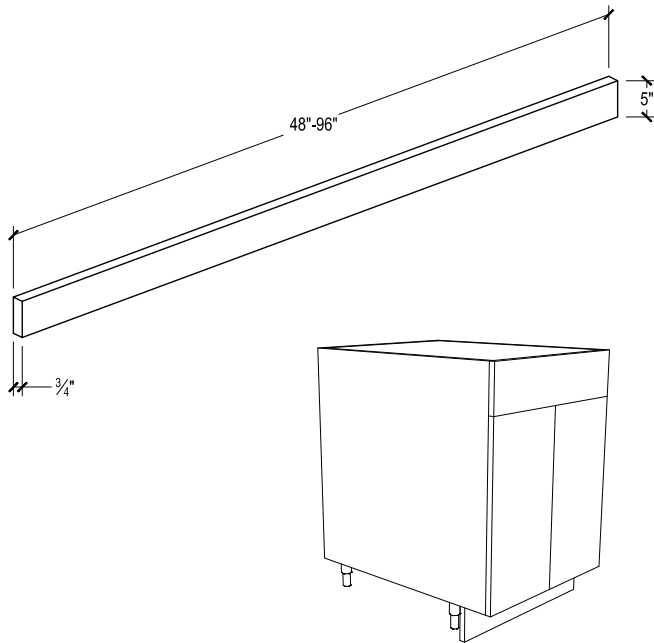

PRODUCT DESCRIPTION

Toe-kick, .75" HDPE is available to match cabinetry colors. Toe-kicks can be modified in the field. Does not include clips.

SKU	W" X H" X D"
EN-TK48	48 x 5 x 3/4
EN-TK96	96 x 5 x 3/4
EN-TK848	48 x 8 x 3/4
EN-TK896	96 x 8 x 3/4

PRODUCT DESCRIPTION

Leg Assembly Kit, includes 2 stainless steel leg assemblies, toe-kick clips and screws.

SKU
EN-LAKIT

PRODUCT DESCRIPTION

MightyTAC, super strong adhesive formulated to secure HDPE in place. For indoor and outdoor use. 5 fl oz tube.

SKU
EN-ADEHSIVE