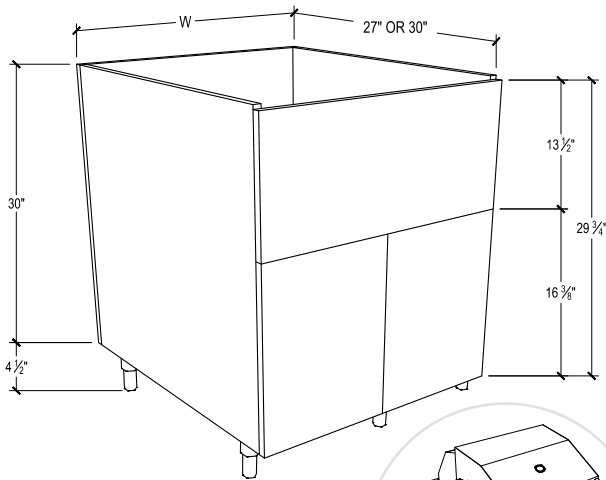

PRODUCT DESCRIPTION

Grill cabinet, for grill or side burner. 2 doors.

WARNING: All grills and side burners must be installed using an insulated liner to prevent damaging cabinets.

27" DEPTH SKU	W" X H" X D"
EN-BG24-27	24 x 34-1/2 x 27
EN-BG24-27-DL	24 x 34-1/2 x 27
EN-BG24-27-DR	24 x 34-1/2 x 27
EN-BG24-27-B	24 x 34-1/2 x 27
EN-BG27-27	27 x 34-1/2 x 27
EN-BG27-27-DL	27 x 34-1/2 x 27
EN-BG27-27-DR	27 x 34-1/2 x 27
EN-BG27-27-B	27 x 34-1/2 x 27
EN-BG30-27	30 x 34-1/2 x 27
EN-BG30-27-DL	30 x 34-1/2 x 27
EN-BG30-27-DR	30 x 34-1/2 x 27
EN-BG30-27-B	30 x 34-1/2 x 27
EN-BG33-27	30 x 34-1/2 x 27
EN-BG33-27-DL	33 x 34-1/2 x 27
EN-BG33-27-DR	33 x 34-1/2 x 27
EN-BG33-27-B	33 x 34-1/2 x 27
EN-BG36-27	36 x 34-1/2 x 27
EN-BG36-27-DL	36 x 34-1/2 x 27
EN-BG36-27-DR	36 x 34-1/2 x 27
EN-BG36-27-B	36 x 34-1/2 x 27
EN-BG39-27	39 x 34-1/2 x 27
EN-BG39-27-DL	39 x 34-1/2 x 27
EN-BG39-27-DR	39 x 34-1/2 x 27
EN-BG39-27-B	39 x 34-1/2 x 27
EN-BG42-27	42 x 34-1/2 x 27
EN-BG42-27-DL	42 x 34-1/2 x 27
EN-BG42-27-DR	42 x 34-1/2 x 27
EN-BG42-27-B	42 x 34-1/2 x 27

NOTE: Includes removable faceplate with 4-quick release clips for easy in-field modifications.

(Continued on next page)