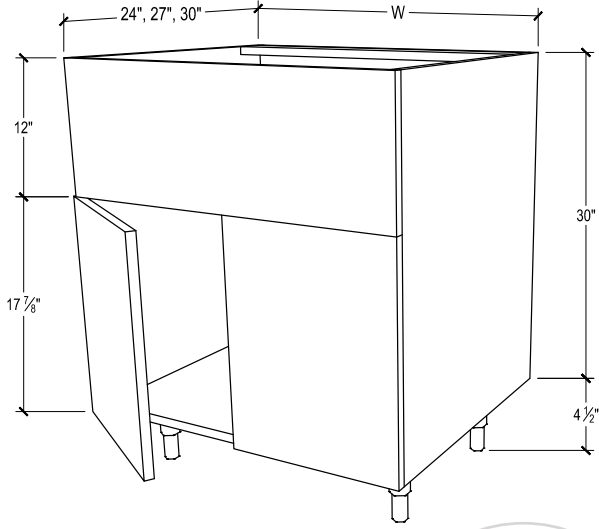

PRODUCT DESCRIPTION

Diagonal corner, 1 adjustable shelf.
Matches cabinets of 24", 27", 30" depth.

24" DEPTH SKU	W" X H" X D"
EN-BDC36-L	36 x 34-1/2 x 24
EN-BDC36-L-DL	36 x 34-1/2 x 24
EN-BDC36-L-DR	36 x 34-1/2 x 24
EN-BDC36-L-B	36 x 34-1/2 x 24
EN-BDC36-R	36 x 34-1/2 x 24
EN-BDC36-R-DL	36 x 34-1/2 x 24
EN-BDC36-R-DR	36 x 34-1/2 x 24
EN-BDC36-R-B	36 x 34-1/2 x 24

PRODUCT DESCRIPTION

Sink base for Farmhouse or Apron-front sinks, 2 full height doors.

24" DEPTH SKU	W" X H" X D"
EN-FSB30	30 x 34-1/2 x 24
EN-FSB30-DL	30 x 34-1/2 x 24
EN-FSB30-DR	30 x 34-1/2 x 24
EN-FSB30-B	30 x 34-1/2 x 24
EN-FSB33	33 x 34-1/2 x 24
EN-FSB33-DL	33 x 34-1/2 x 24
EN-FSB33-DR	33 x 34-1/2 x 24
EN-FSB33-B	33 x 34-1/2 x 24
EN-FSB36	36 x 34-1/2 x 24
EN-FSB36-DL	36 x 34-1/2 x 24
EN-FSB36-DR	36 x 34-1/2 x 24
EN-FSB36-B	36 x 34-1/2 x 24

NOTE: Includes removable faceplate with 4-quick release clips for easy in-field modifications.

PRODUCT DESCRIPTION

Sink base for Farmhouse or Apron-front sinks, 2 full height doors.

27" DEPTH SKU	W" X H" X D"
EN-FSB30-27	30 x 34-1/2 x 27
EN-FSB30-27-DL	30 x 34-1/2 x 27
EN-FSB30-27-DR	30 x 34-1/2 x 27
EN-FSB30-27-B	30 x 34-1/2 x 27
EN-FSB33-27	33 x 34-1/2 x 27
EN-FSB33-27-DL	33 x 34-1/2 x 27
EN-FSB33-27-DR	33 x 34-1/2 x 27
EN-FSB33-27-B	33 x 34-1/2 x 27
EN-FSB36-27	36 x 34-1/2 x 27
EN-FSB36-27-DL	36 x 34-1/2 x 27
EN-FSB36-27-DR	36 x 34-1/2 x 27
EN-FSB36-27-B	36 x 34-1/2 x 27

NOTE: Includes removable faceplate with 4-quick release clips for easy in-field modifications.

PRODUCT DESCRIPTION

Sink base for Farmhouse or Apron-front sinks, 2 full height doors.

30" DEPTH SKU	W" X H" X D"
EN-FSB30-30	30 x 34-1/2 x 30
EN-FSB30-30-DL	30 x 34-1/2 x 30
EN-FSB30-30-DR	30 x 34-1/2 x 30
EN-FSB30-30-B	30 x 34-1/2 x 30
EN-FSB33-30	33 x 34-1/2 x 30
EN-FSB33-30-DL	33 x 34-1/2 x 30
EN-FSB33-30-DR	33 x 34-1/2 x 30
EN-FSB33-30-B	33 x 34-1/2 x 30
EN-FSB36-30	36 x 34-1/2 x 30
EN-FSB36-30-DL	36 x 34-1/2 x 30
EN-FSB36-30-DR	36 x 34-1/2 x 30
EN-FSB36-30-B	36 x 34-1/2 x 30