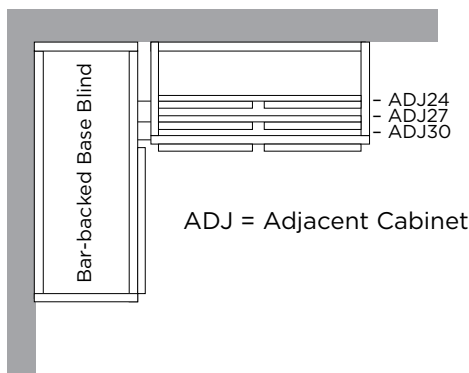

PRODUCT DESCRIPTION

Bar-back blind corner, 1 door, includes half-depth adjustable shelf and 6"x30" filler overlay.

27" DEPTH SKU	W" X H" X D"
EN-BBBBC39-27-LF-ADJ24	39 x 40-1/2 x 27
EN-BBBBC39-27-LF-ADJ27	39 x 40-1/2 x 27
EN-BBBBC39-27-LF-DR-ADJ24	39 x 40-1/2 x 27
EN-BBBBC39-27-LF-DR-ADJ27	39 x 40-1/2 x 27
EN-BBBBC39-27-RF-ADJ24	39 x 40-1/2 x 27
EN-BBBBC39-27-RF-ADJ27	39 x 40-1/2 x 27
EN-BBBBC39-27-RF-DL-ADJ24	39 x 40-1/2 x 27
EN-BBBBC39-27-RF-DL-ADJ27	39 x 40-1/2 x 27
EN-BBBBC42-27-LF-ADJ24	42 x 40-1/2 x 27
EN-BBBBC42-27-LF-ADJ27	42 x 40-1/2 x 27
EN-BBBBC42-27-LF-ADJ30	42 x 40-1/2 x 27
EN-BBBBC42-27-LF-DR-ADJ24	42 x 40-1/2 x 27
EN-BBBBC42-27-LF-DR-ADJ27	42 x 40-1/2 x 27
EN-BBBBC42-27-LF-DR-ADJ30	42 x 40-1/2 x 27
EN-BBBBC42-27-RF-ADJ24	42 x 40-1/2 x 27
EN-BBBBC42-27-RF-ADJ27	42 x 40-1/2 x 27
EN-BBBBC42-27-RF-ADJ30	42 x 40-1/2 x 27
EN-BBBBC42-27-RF-DL-ADJ24	42 x 40-1/2 x 27
EN-BBBBC42-27-RF-DL-ADJ27	42 x 40-1/2 x 27
EN-BBBBC42-27-RF-DL-ADJ30	42 x 40-1/2 x 27
EN-BBBBC45-27-LF-ADJ24	45 x 40-1/2 x 27
EN-BBBBC45-27-LF-ADJ27	45 x 40-1/2 x 27
EN-BBBBC45-27-LF-ADJ30	45 x 40-1/2 x 27
EN-BBBBC45-27-LF-DR-ADJ24	45 x 40-1/2 x 27
EN-BBBBC45-27-LF-DR-ADJ27	45 x 40-1/2 x 27
EN-BBBBC45-27-LF-DR-ADJ30	45 x 40-1/2 x 27
EN-BBBBC45-27-RF-ADJ24	45 x 40-1/2 x 27
EN-BBBBC45-27-RF-ADJ27	45 x 40-1/2 x 27
EN-BBBBC45-27-RF-ADJ30	45 x 40-1/2 x 27
EN-BBBBC45-27-RF-DL-ADJ24	45 x 40-1/2 x 27
EN-BBBBC45-27-RF-DL-ADJ27	45 x 40-1/2 x 27
EN-BBBBC45-27-RF-DL-ADJ30	45 x 40-1/2 x 27

(Continued on next page)