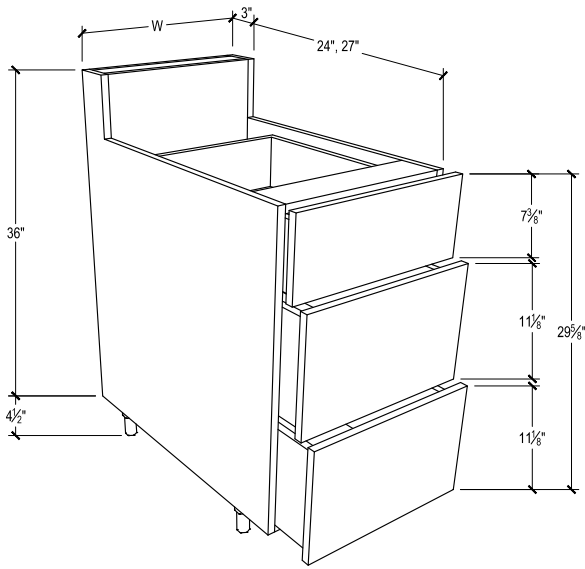

PRODUCT DESCRIPTION

Bar-back multi-drawer, 3 drawers.
FOR OPTIONAL SOFT-CLOSE GLIDE
ADD $300 TO MSRP.

30" DEPTH SKU	W" X H" X D"
EN-BBDB12-3-30	12 x 40-1/2 x 30
EN-BBDB12-3-30-DL	12 x 40-1/2 x 30
EN-BBDB12-3-30-DR	12 x 40-1/2 x 30
EN-BBDB12-3-30-B	12 x 40-1/2 x 30
EN-BBDB15-3-30	15 x 40-1/2 x 30
EN-BBDB15-3-30-DL	15 x 40-1/2 x 30
EN-BBDB15-3-30-DR	15 x 40-1/2 x 30
EN-BBDB15-3-30-B	15 x 40-1/2 x 30
EN-BBDB18-3-30	18 x 40-1/2 x 30
EN-BBDB18-3-30-DL	18 x 40-1/2 x 30
EN-BBDB18-3-30-DR	18 x 40-1/2 x 30
EN-BBDB18-3-30-B	18 x 40-1/2 x 30
EN-BBDB21-3-30	21 x 40-1/2 x 30
EN-BBDB21-3-30-DL	21 x 40-1/2 x 30
EN-BBDB21-3-30-DR	21 x 40-1/2 x 30
EN-BBDB21-3-30-B	21 x 40-1/2 x 30
EN-BBDB24-3-30-DL	24 x 40-1/2 x 30
EN-BBDB24-3-30	24 x 40-1/2 x 30
EN-BBDB24-3-30-DR	24 x 40-1/2 x 30
EN-BBDB24-3-30-B	24 x 40-1/2 x 30