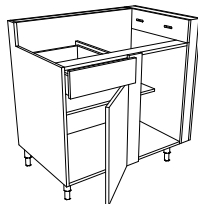

Return sold separately, see page 138.