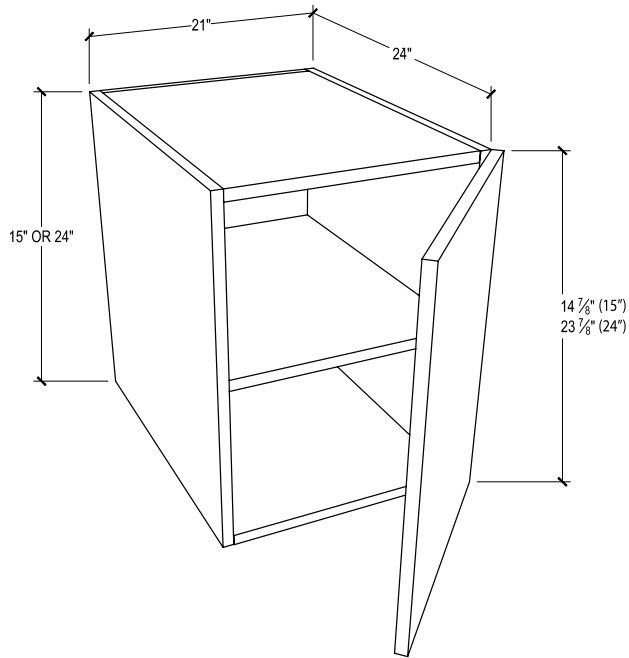

PRODUCT DESCRIPTION

Wall cabinet, 1 door.
15" cabinet - No shelf
24" cabinet - 1 Full-depth adjustable shelf

15" HEIGHT SKU	W" X H" X D"
EN-W2115-24-L	21 x 15 x 24
EN-W2115-24-L-DL	21 x 15 x 24
EN-W2115-24-L-DR	21 x 15 x 24
EN-W2115-24-L-B	21 x 15 x 24
EN-W2115-24-R	21 x 15 x 24
EN-W2115-24-R-DL	21 x 15 x 24
EN-W2115-24-R-DR	21 x 15 x 24
EN-W2115-24-R-B	21 x 15 x 24

24" HEIGHT SKU	W" X H" X D"
EN-W2124-24-L	21 x 24 x 24
EN-W2124-24-L-DL	21 x 24 x 24
EN-W2124-24-L-DR	21 x 24 x 24
EN-W2124-24-L-B	21 x 24 x 24
EN-W2124-24-R	21 x 24 x 24
EN-W2124-24-R-DL	21 x 24 x 24
EN-W2124-24-R-DR	21 x 24 x 24
EN-W2124-24-R-B	21 x 24 x 24