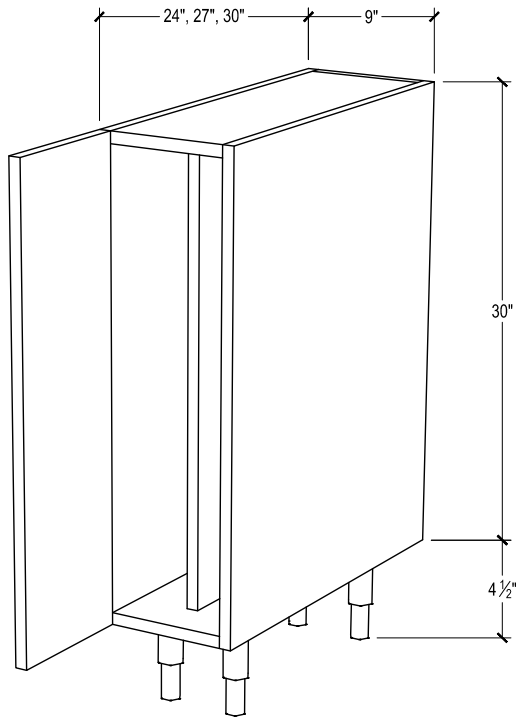

PRODUCT DESCRIPTION

Full height door base, 1 door,
includes a centered tray divider.

24" DEPTH SKU	W" X H" X D"
EN-B09-LF-TD	9 x 34-1/2 x 24
EN-B09-RF-TD	9 x 34-1/2 x 24
EN-B09-LF-DL-TD	9 x 34-1/2 x 24
EN-B09-RF-DL-TD	9 x 34-1/2 x 24
EN-B09-LF-DR-TD	9 x 34-1/2 x 24
EN-B09-RF-DR-TD	9 x 34-1/2 x 24
EN-B09-LF-B-TD	9 x 34-1/2 x 24
EN-B09-RF-B-TD	9 x 34-1/2 x 244

27" DEPTH SKU	W" X H" X D"
EN-B09-27-LF-TD	9 x 34-1/2 x 27
EN-B09-27-RF-TD	9 x 34-1/2 x 27
EN-B09-27-LF-DL-TD	9 x 34-1/2 x 27
EN-B09-27-RF-DL-TD	9 x 34-1/2 x 27
EN-B09-27-LF-DR-TD	9 x 34-1/2 x 27
EN-B09-27-RF-DR-TD	9 x 34-1/2 x 27
EN-B09-27-LF-B-TD	9 x 34-1/2 x 27
EN-B09-27-RF-B-TD	9 x 34-1/2 x 27

30" DEPTH SKU	W" X H" X D"
EN-B09-30-LF-TD	9 x 34-1/2 x 30
EN-B09-30-RF-TD	9 x 34-1/2 x 30
EN-B09-30-LF-DL-TD	9 x 34-1/2 x 30
EN-B09-30-RF-DL-TD	9 x 34-1/2 x 30
EN-B09-30-LF-DR-TD	9 x 34-1/2 x 30
EN-B09-30-RF-DR-TD	9 x 34-1/2 x 30
EN-B09-30-LF-B-TD	9 x 34-1/2 x 30
EN-B0930-RF-B-TD	9 x 34-1/2 x 30