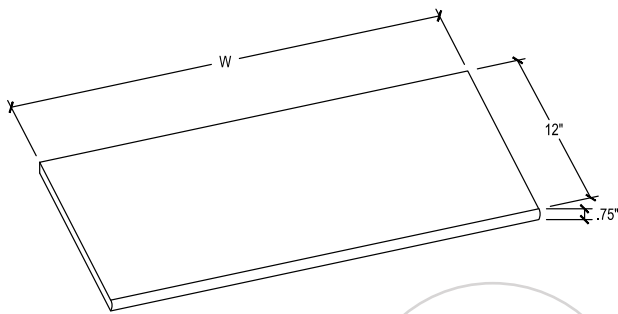

SKU
EN-ADEHSIVE

PRODUCT DESCRIPTION

Modern bar-style drawer pull, crafted from corrosion-resistant 316 stainless steel. Includes all necessary hardware.

SKU	W" X H" X D"
EN-SS316-PULL	5-63/64 x 3/8 DIA. x 1-3/16