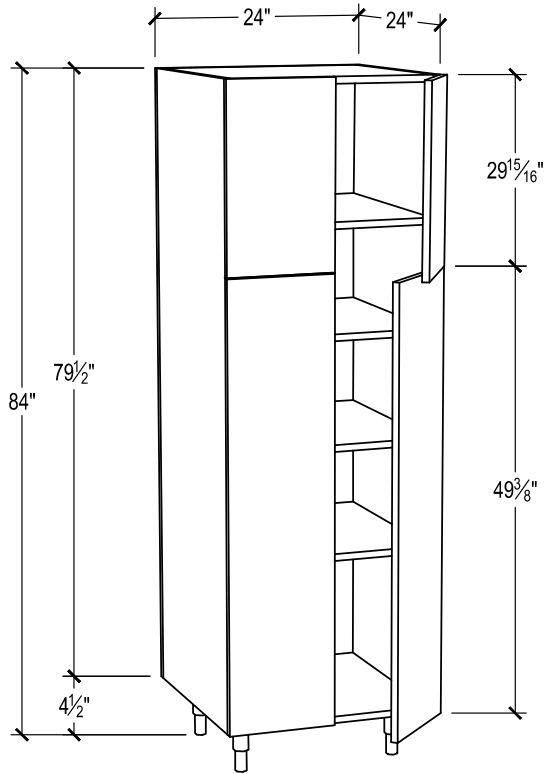

PRODUCT DESCRIPTION

84", 90" and 96" Tall storage cabinet, 4 doors, 2 upper, 2 lower. 4 Adjustable shelves. One fixed shelf dividing upper and lower doors.

24" DEPTH SKU	W" X H" X D"
EN-SC2484	24 x 84 x 24
EN-SC2484-DL	24 x 84 x 24
EN-SC2484-DR	24 x 84 x 24
EN-SC2484-B	24 x 84 x 24
EN-SC2490	24 x 90 x 24
EN-SC2490-DL	24 x 90 x 24
EN-SC2490-DR	24 x 90 x 24
EN-SC2490-B	24 x 90 x 24
EN-SC2496	24 x 96 x 24
EN-SC2496-DL	24 x 96 x 24
EN-SC2496-DR	24 x 96 x 24
EN-SC2496-B	24 x 96 x 24