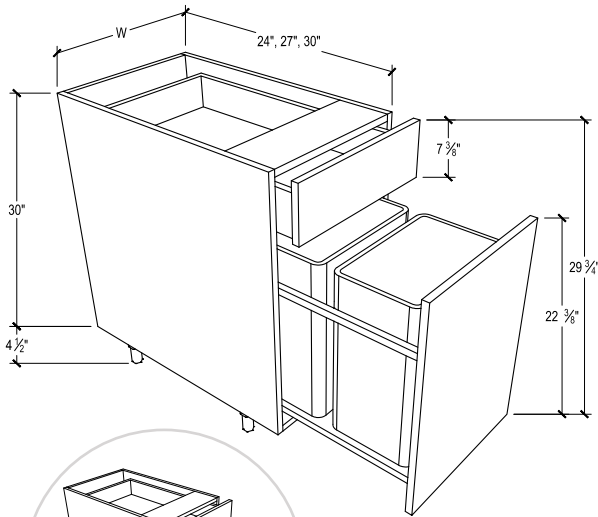

15" Single

PRODUCT DESCRIPTION

Wastebasket, 1 door and 1 drawer.
15" cabinet includes 1 wastebasket
18" and 21" cabinet includes 2 wastebaskets.
FOR OPTIONAL SOFT-CLOSE GLIDE
ADD $300 TO MSRP.

27" DEPTH SKU	W" X H" X D"
EN-BWB15-27-PS	15 x 34-1/2 x 27
EN-BWB15-27-PS-DL	15 x 34-1/2 x 27
EN-BWB15-27-PS-DR	15 x 34-1/2 x 27
EN-BWB15-27-PS-B	15 x 34-1/2 x 27
EN-BWB18-27-PS	18 x 34-1/2 x 27
EN-BWB18-27-PS-DL	18 x 34-1/2 x 27
EN-BWB18-27-PS-DR	18 x 34-1/2 x 27
EN-BWB18-27-PS-B	18 x 34-1/2 x 27
EN-BWB21-27-PS	21 x 34-1/2 x 27
EN-BWB21-27-PS-DL	21 x 34-1/2 x 27
EN-BWB21-27-PS-DR	21 x 34-1/2 x 27
EN-BWB21-27-PS-B	21 x 34-1/2 x 27